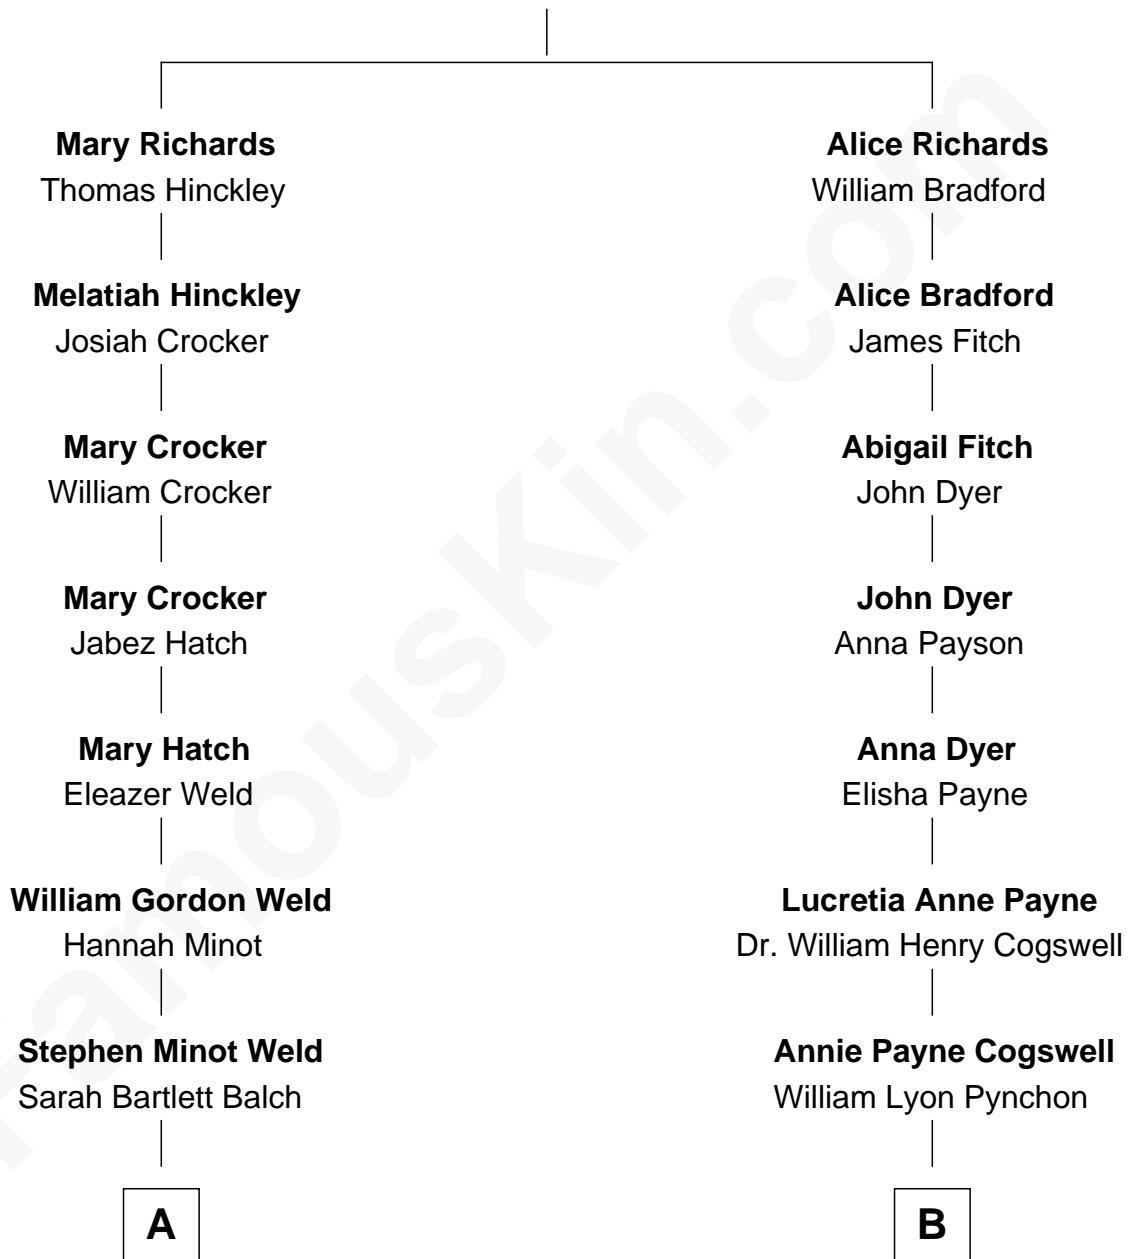

# FamousKin.com Relationship Chart of

**Tuesday Weld**

*TV and Movie Actress*

9th cousin 1 time removed of

**Thomas Pynchon**

*American Novelist*

**Thomas Richards**

Welthian - - - - -

**A**

**Stephen Minot Weld**

Eloise Rodman

**Edward Motley Weld**

Sarah Lothrop King

**Lothrop Motley Weld**

Yosene Balfour Ker

**Tuesday Weld**