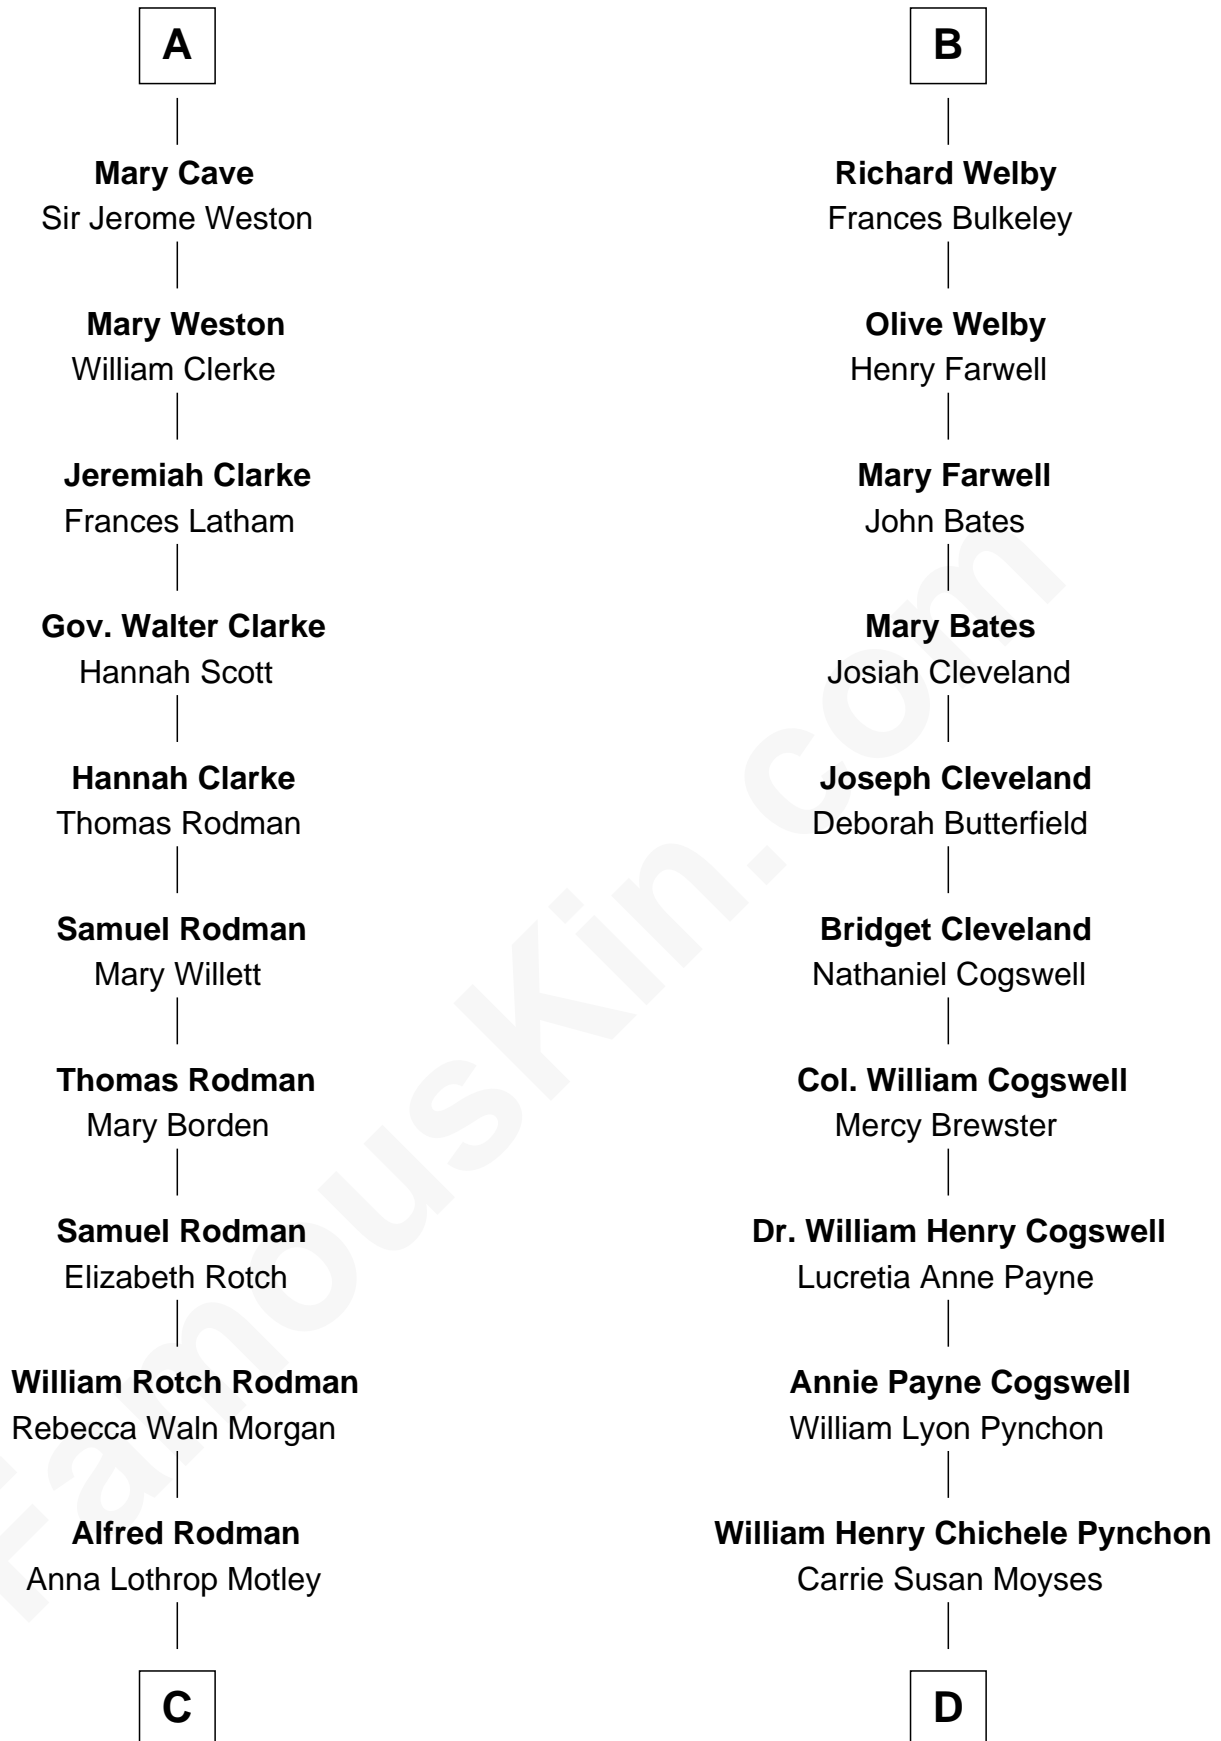

FamousKin.com

Relationship Chart of

Tuesday Weld

TV and Movie Actress

18th cousin 2 times removed of

Thomas Pynchon

American Novelist

Sir Reynold de Grey

Eleanor le Strange

C

Eloise Rodman
Stephen Minot Weld

Edward Motley Weld
Sarah Lothrop King

Lothrop Motley Weld
Yosene Balfour Ker

Tuesday Weld
TV and Movie Actress

D

Thomas Ruggles Pynchon
Catherine Frances Bennett