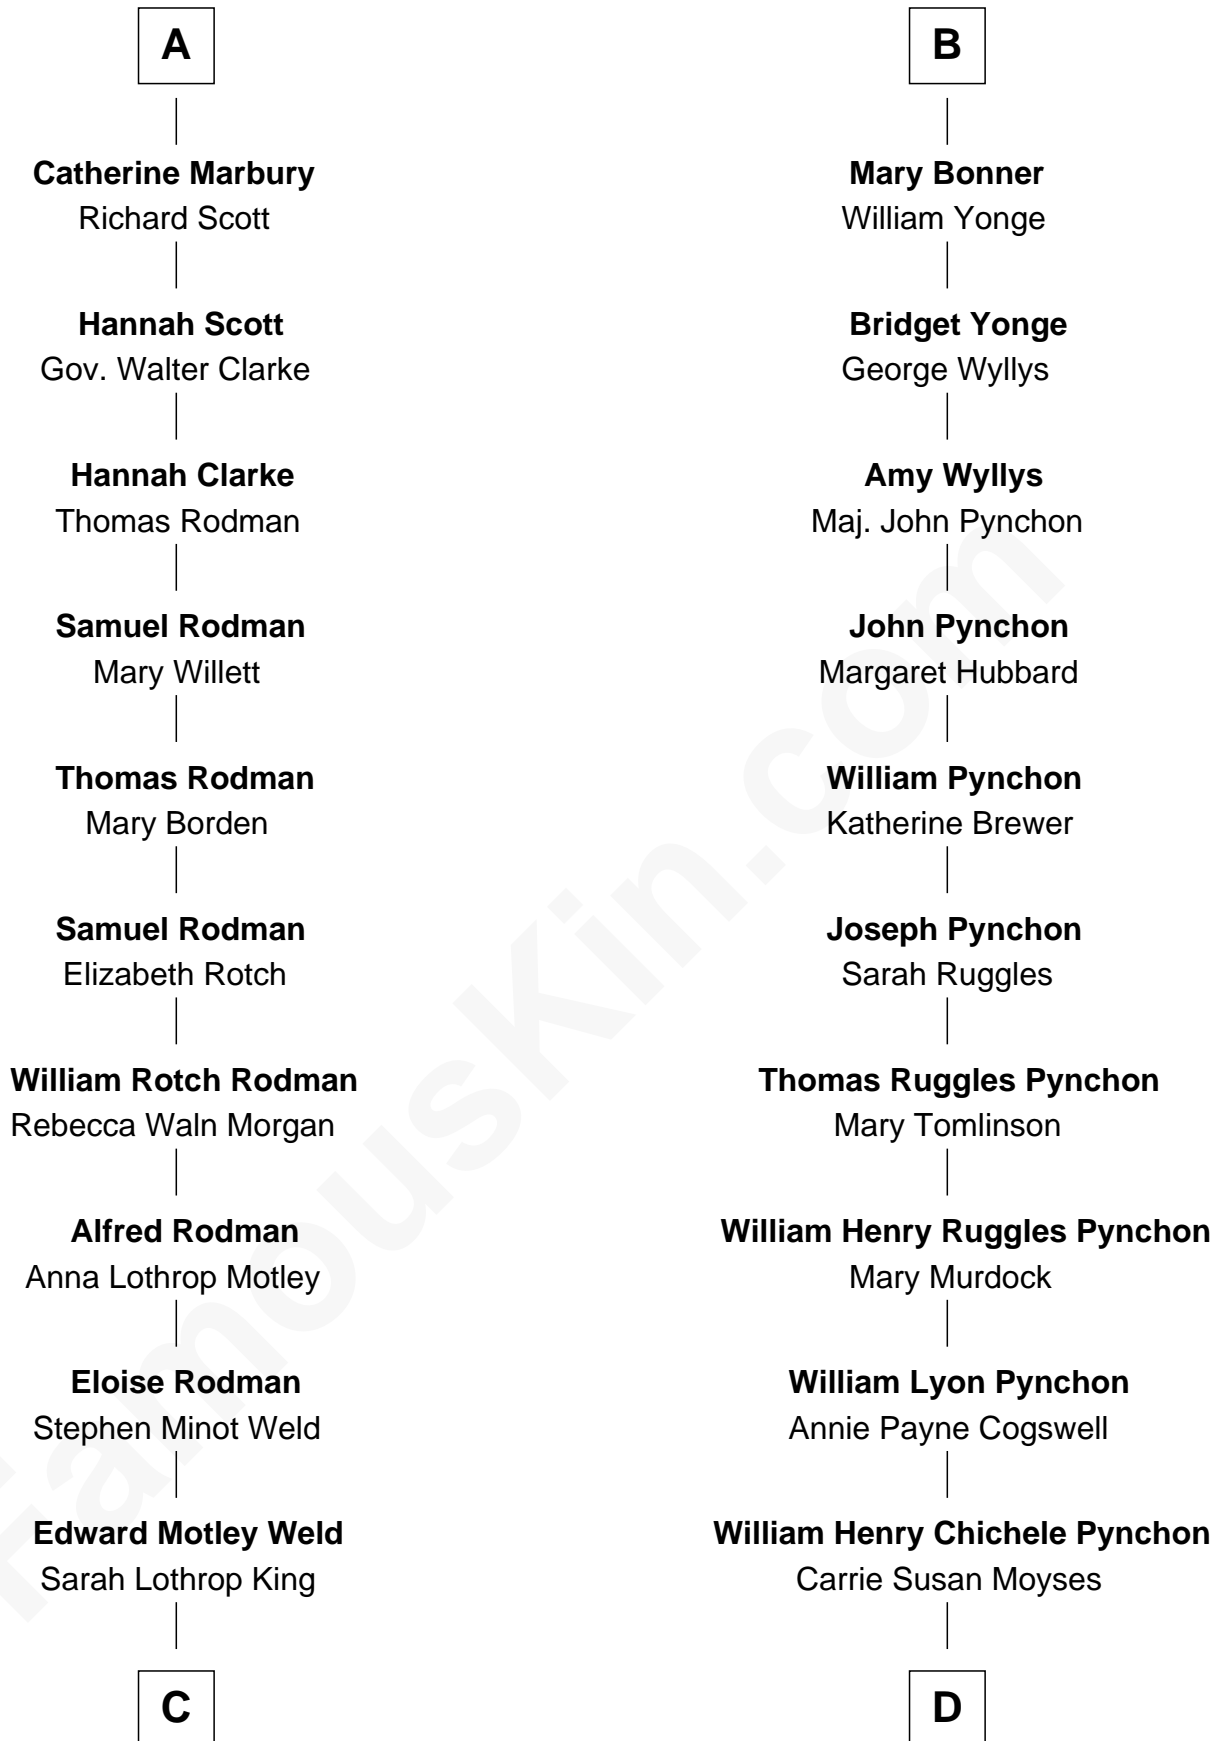

# FamousKin.com Relationship Chart of

**Tuesday Weld**

*TV and Movie Actress*

18th cousin of

**Thomas Pynchon**

*American Novelist*

**Robert de Ferrers**  
Margaret Despencer

**C**

**Lothrop Motley Weld**

Yosene Balfour Ker

**Tuesday Weld**

*TV and Movie Actress*

**D**

**Thomas Ruggles Pynchon**

Catherine Frances Bennett

**Thomas Pynchon**