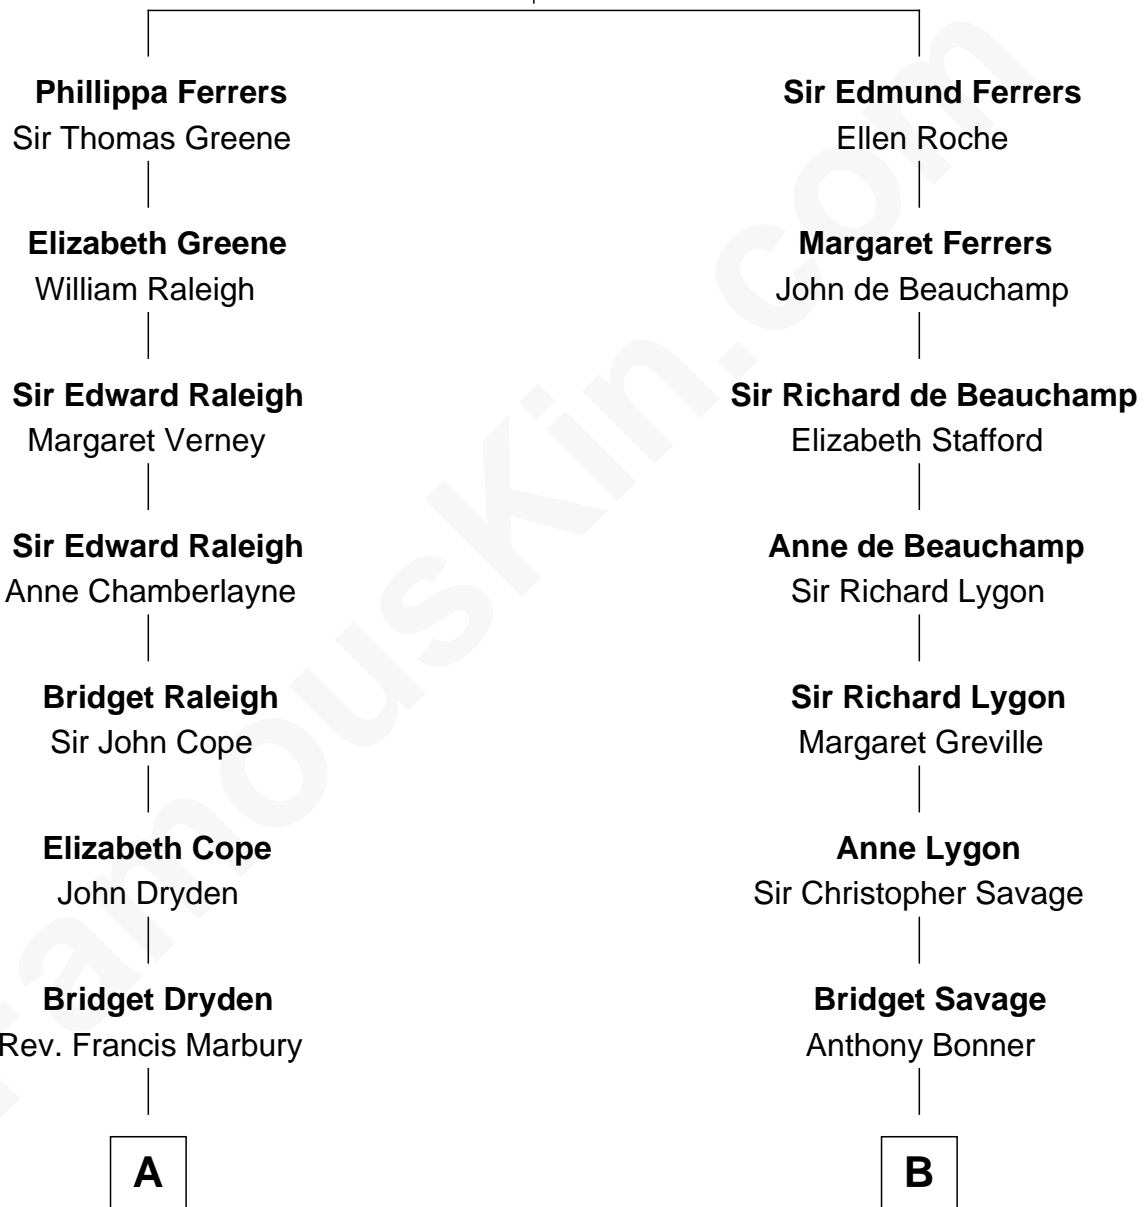

# FamousKin.com Relationship Chart of

**Tuesday Weld**

*TV and Movie Actress*

18th cousin of

**Thomas Pynchon**

*American Novelist*

**Robert de Ferrers**  
Margaret Despencer

**C**

**Lothrop Motley Weld**

Yosene Balfour Ker

**Tuesday Weld**

*TV and Movie Actress*

**D**

**Thomas Ruggles Pynchon**

Catherine Frances Bennett

**Thomas Pynchon**