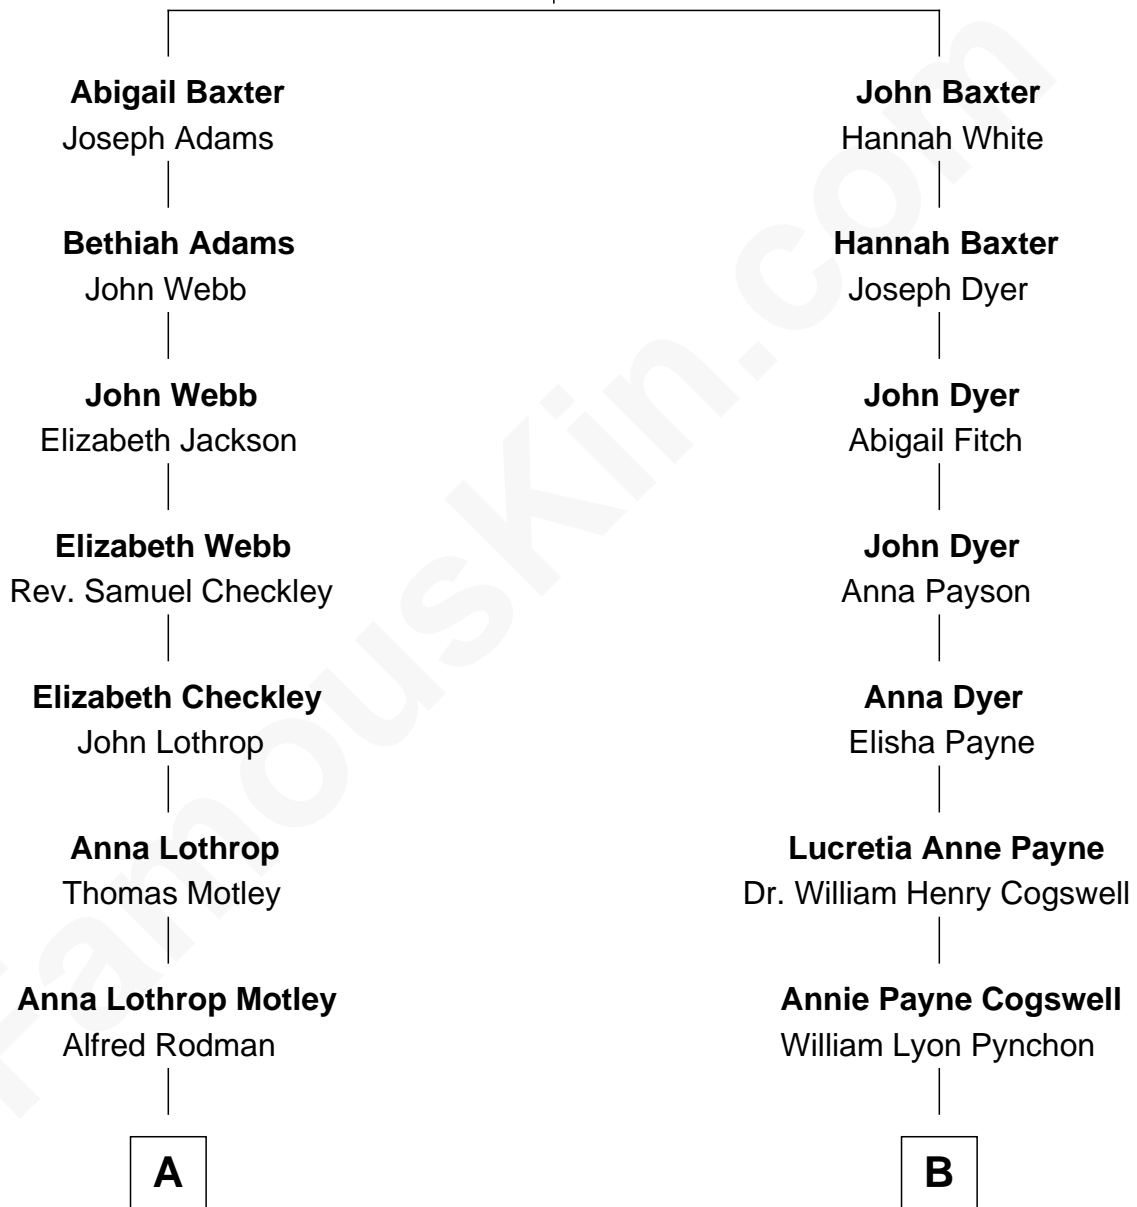

FamousKin.com Relationship Chart of

Tuesday Weld

TV and Movie Actress

9th cousin 1 time removed of

Thomas Pynchon

American Novelist

Gregory Baxter

Margaret - - - - -

A

Eloise Rodman
Stephen Minot Weld

Edward Motley Weld
Sarah Lothrop King

Lothrop Motley Weld
Yosene Balfour Ker

Tuesday Weld
TV and Movie Actress

B

William Henry Chichele Pynchon
Carrie Susan Moyses

Thomas Ruggles Pynchon
Catherine Frances Bennett