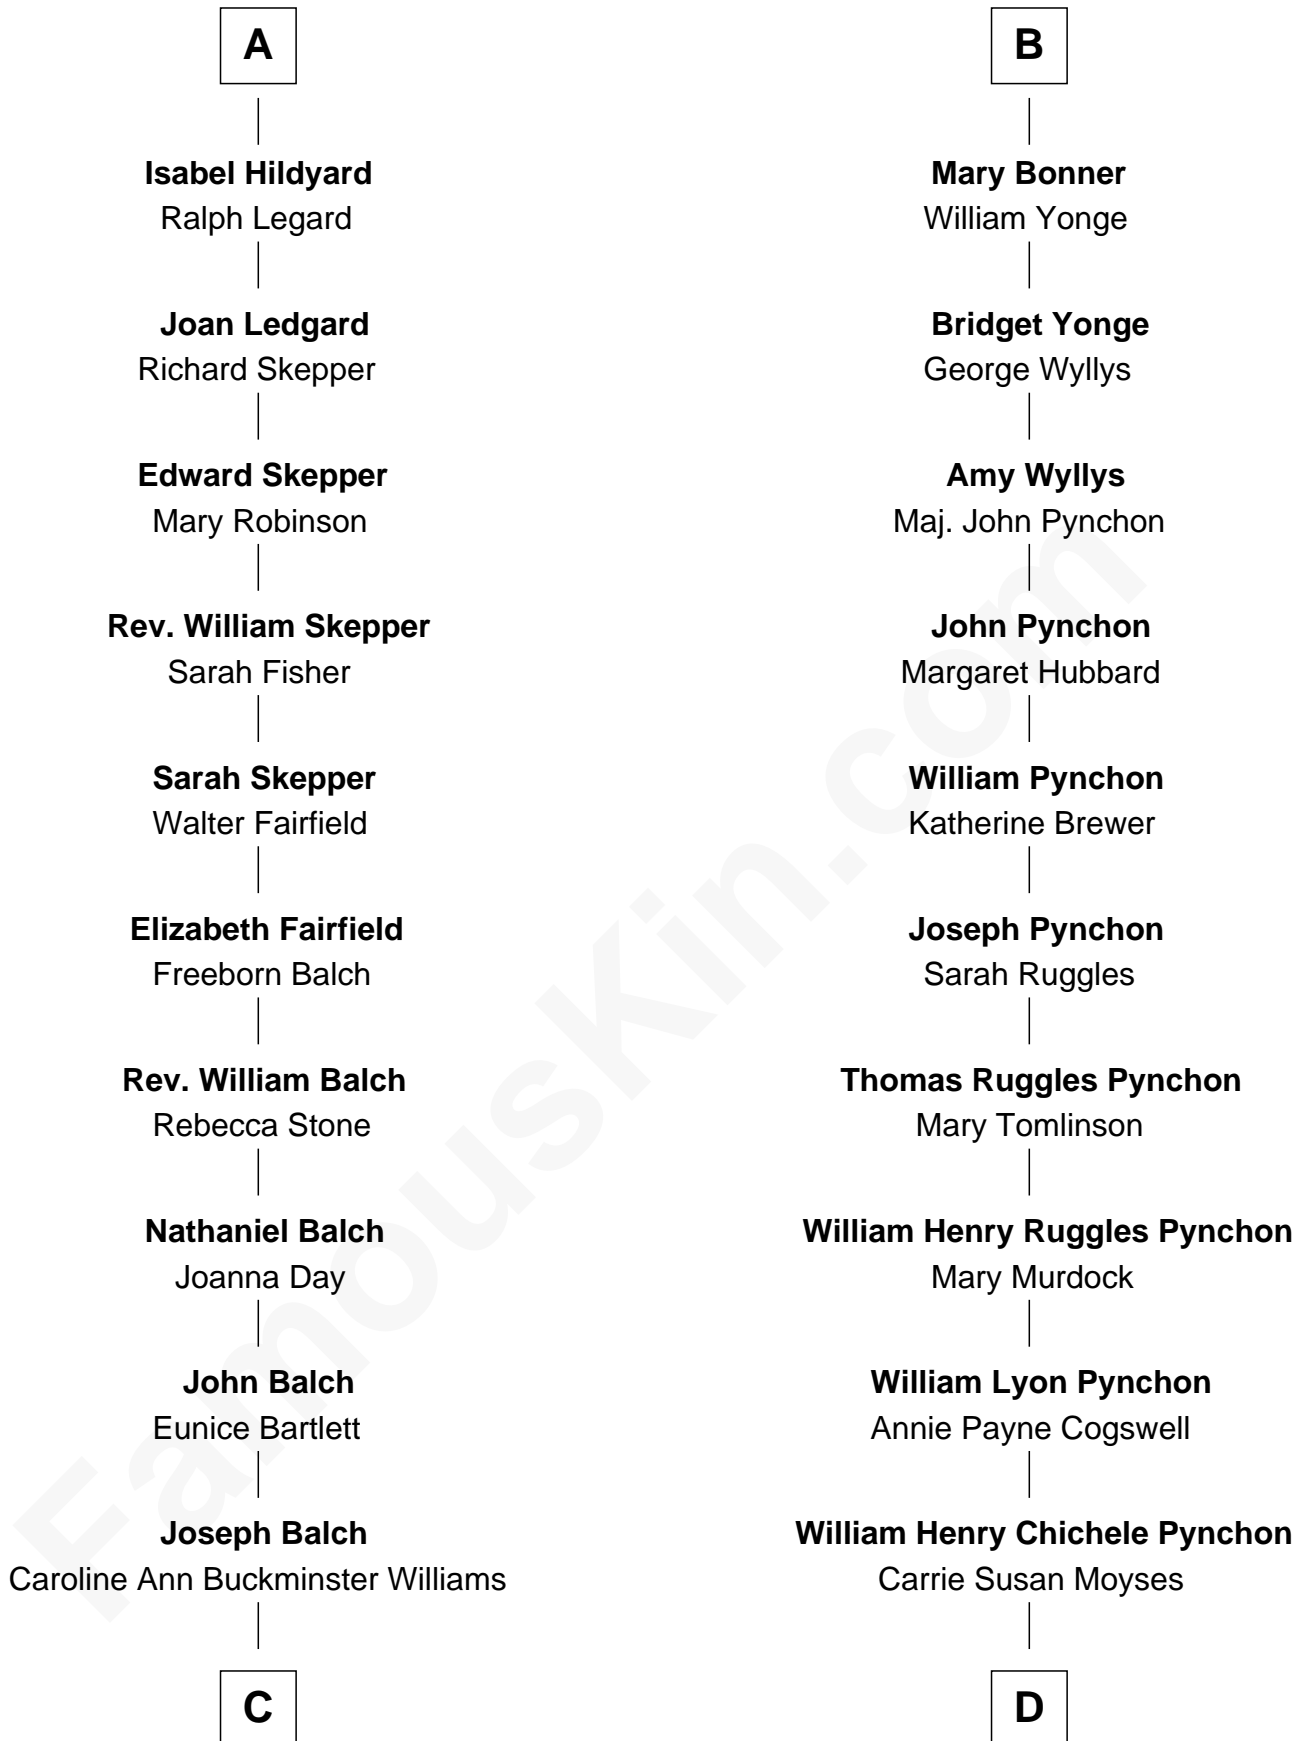

# FamousKin.com Relationship Chart of

**Tuesday Weld**

*TV and Movie Actress*

18th cousin 3 times removed of

**Thomas Pynchon**

*American Novelist*

**C**

**Sarah Bartlett Balch**

Stephen Minot Weld

**Stephen Minot Weld**

Eloise Rodman

**Edward Motley Weld**

Sarah Lothrop King

**Lothrop Motley Weld**

Yosene Balfour Ker

**Tuesday Weld**

*TV and Movie Actress*

**D**

**Thomas Ruggles Pynchon**

Catherine Frances Bennett

**Thomas Pynchon**

*Novelist*

FamousKin.com