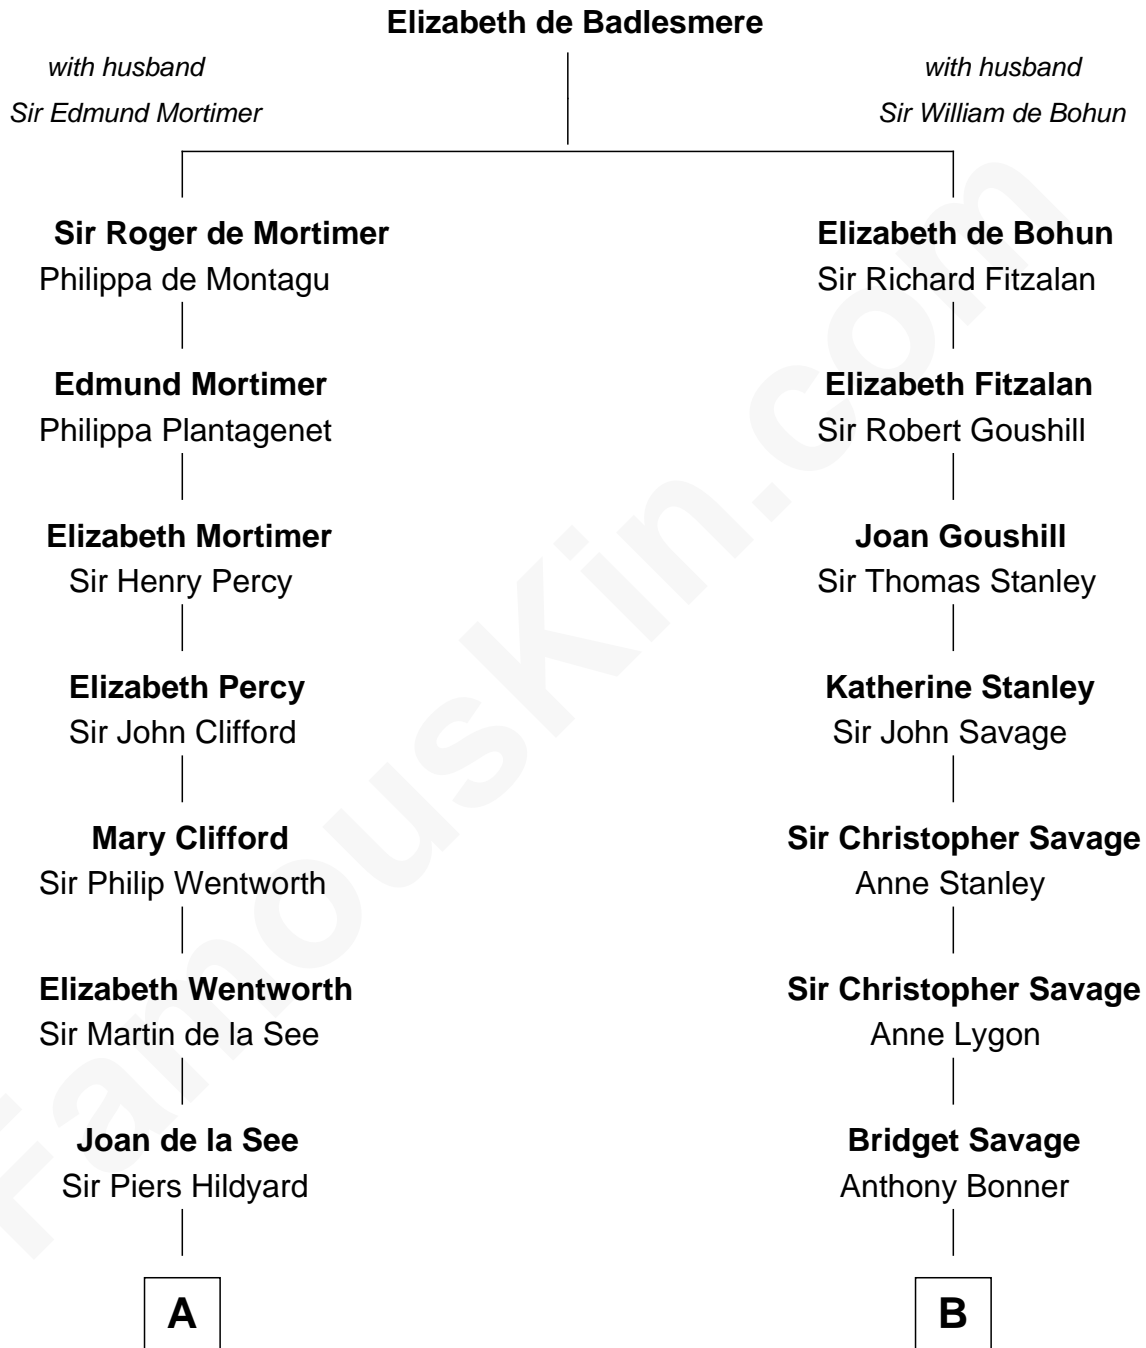

# FamousKin.com Relationship Chart of

**Tuesday Weld**

*TV and Movie Actress*

18th cousin 3 times removed of

**Thomas Pynchon**

*American Novelist*

**C**

**Sarah Bartlett Balch**

Stephen Minot Weld

**Stephen Minot Weld**

Eloise Rodman

**Edward Motley Weld**

Sarah Lothrop King

**Lothrop Motley Weld**

Yosene Balfour Ker

**Tuesday Weld**