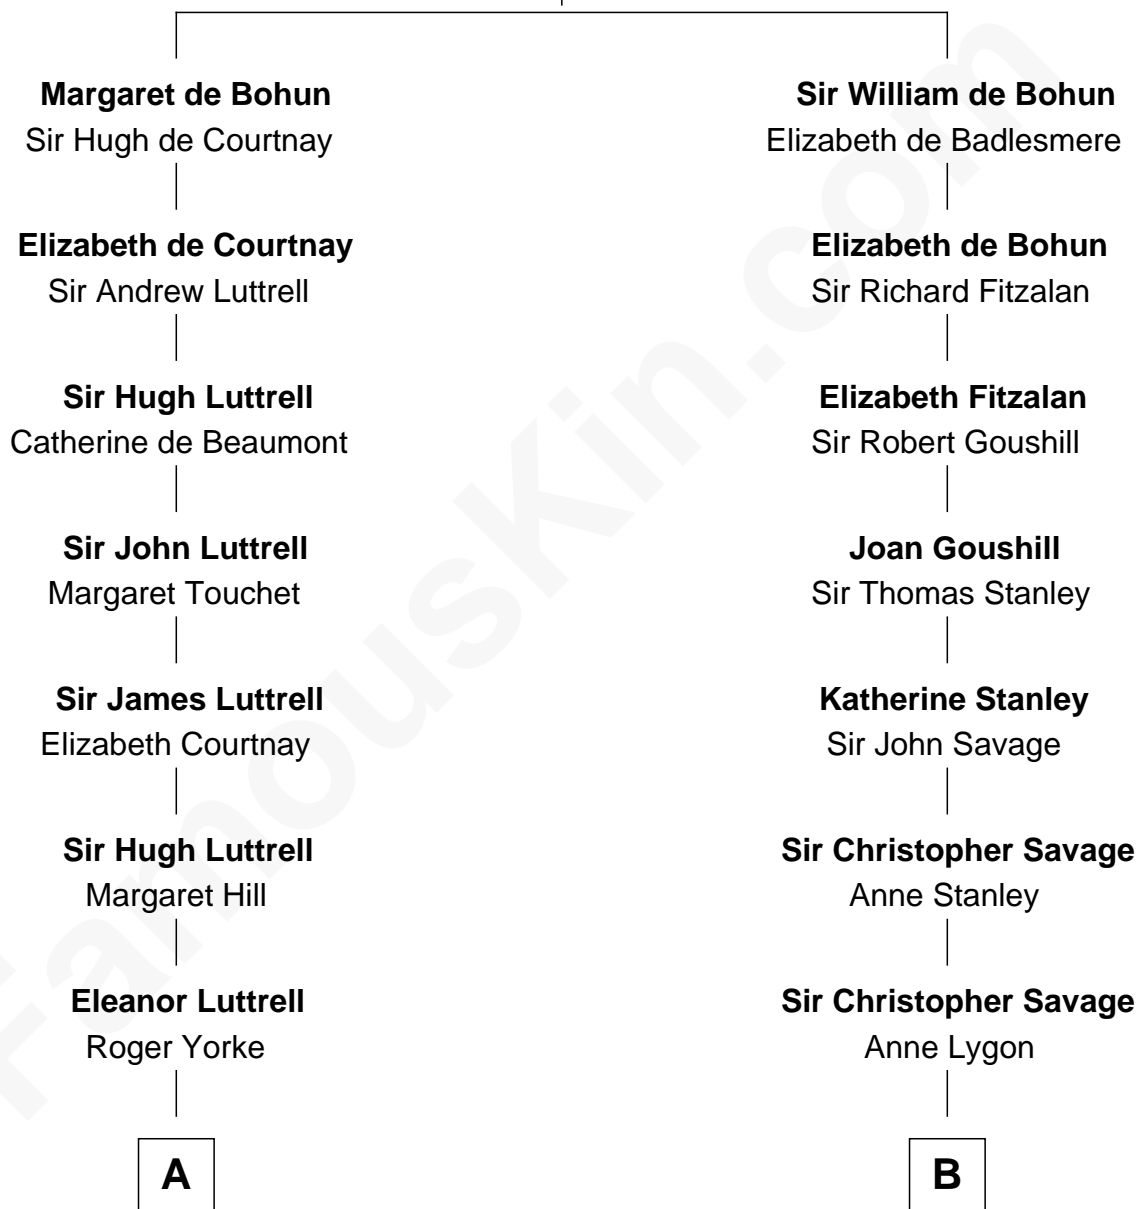

FamousKin.com Relationship Chart of

Tuesday Weld

TV and Movie Actress

19th cousin 1 time removed of

Thomas Pynchon

American Novelist

Humphrey de Bohun

Elizabeth Plantagenet

C

Eloise Rodman
Stephen Minot Weld

Edward Motley Weld
Sarah Lothrop King

Lothrop Motley Weld
Yosene Balfour Ker

Tuesday Weld
TV and Movie Actress

D

William Henry Chichele Pynchon
Carrie Susan Moyses

Thomas Ruggles Pynchon
Catherine Frances Bennett