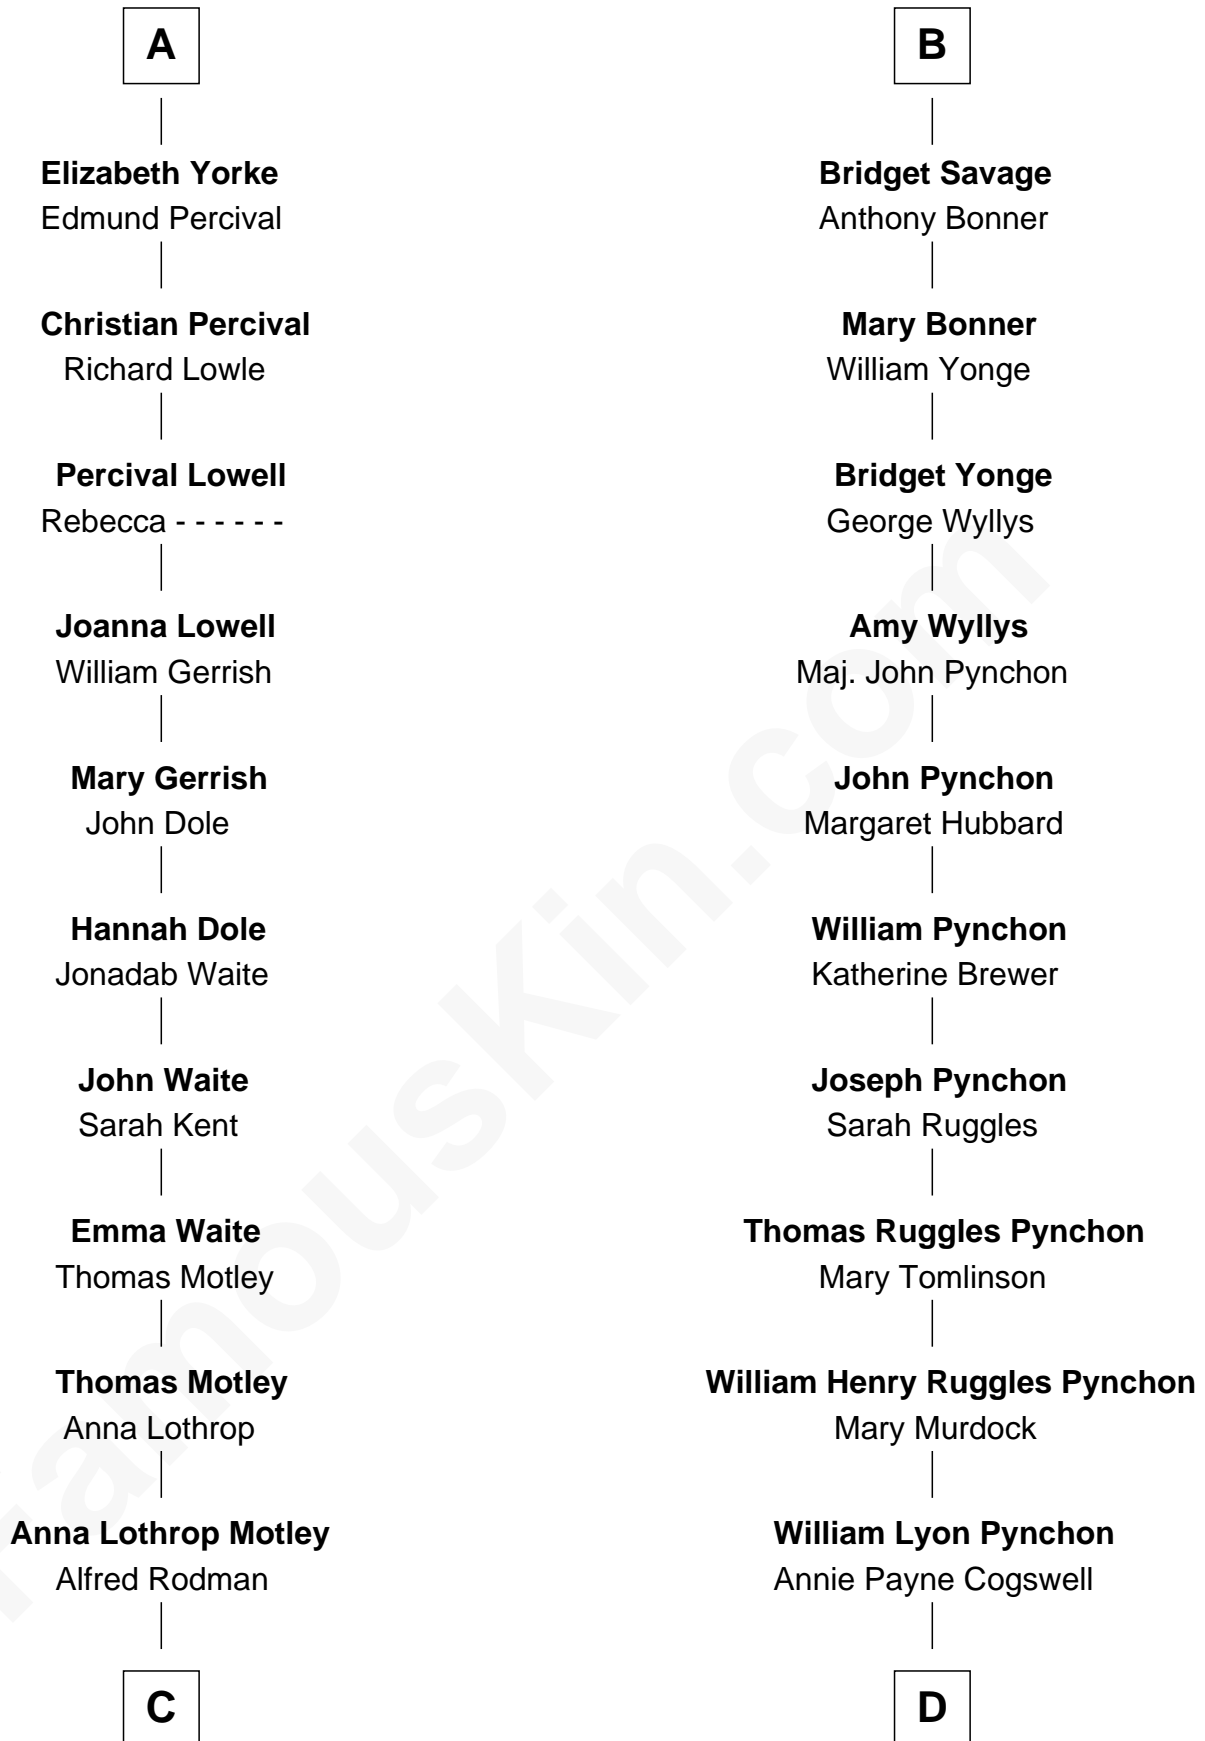

FamousKin.com Relationship Chart of

Tuesday Weld

TV and Movie Actress

19th cousin 1 time removed of

Thomas Pynchon

American Novelist

Humphrey de Bohun

Elizabeth Plantagenet

C

Eloise Rodman
Stephen Minot Weld

Edward Motley Weld
Sarah Lothrop King

Lothrop Motley Weld
Yosene Balfour Ker

Tuesday Weld
TV and Movie Actress

D

William Henry Chichele Pynchon
Carrie Susan Moyses

Thomas Ruggles Pynchon
Catherine Frances Bennett