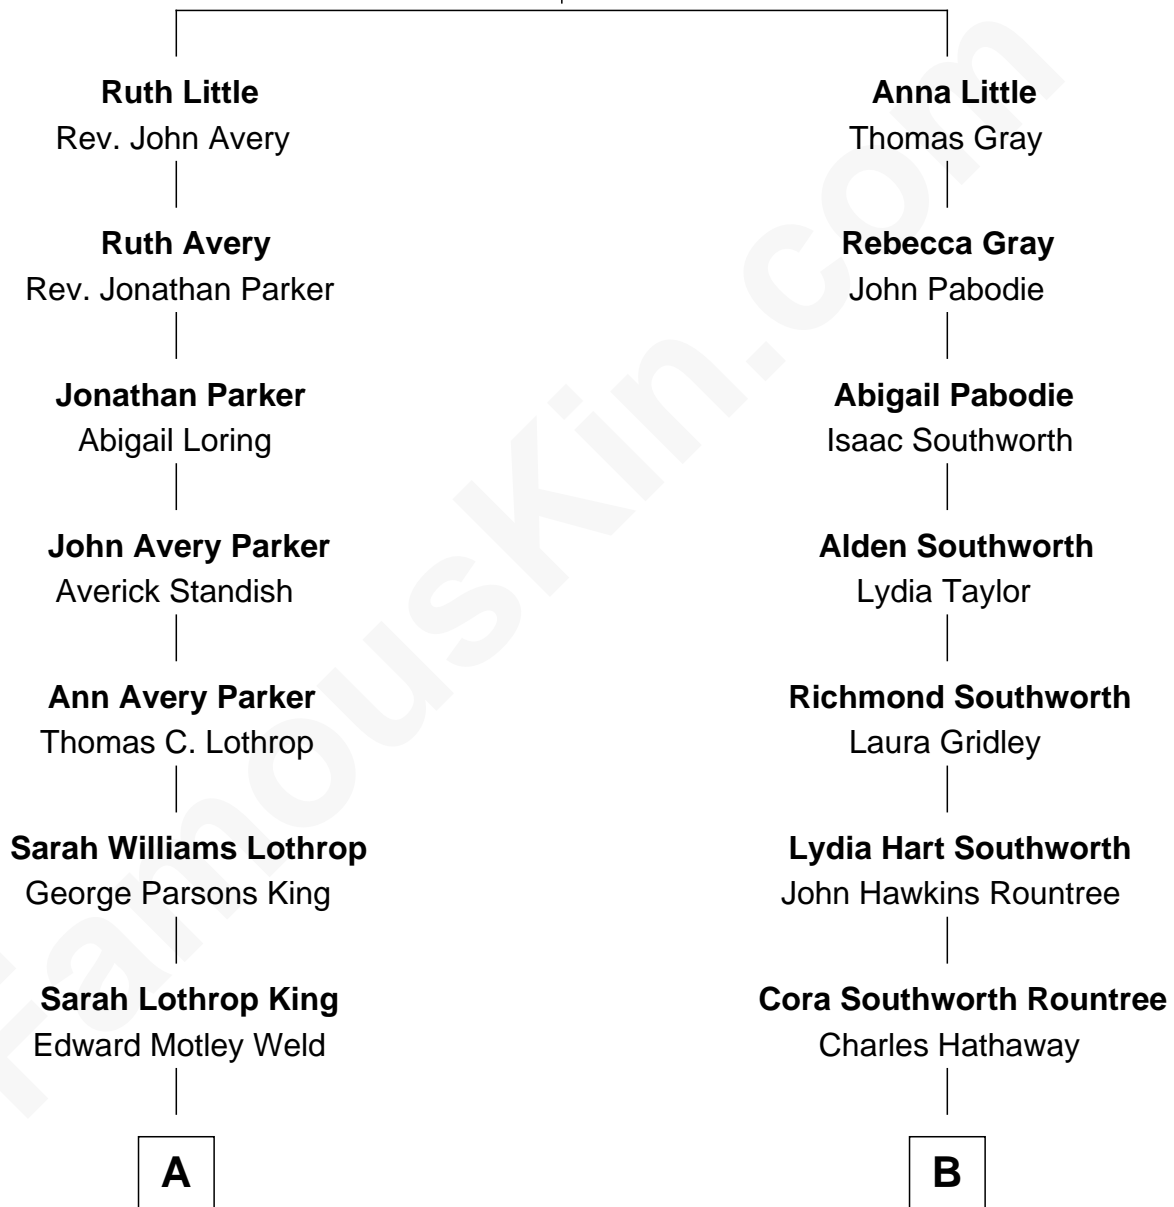

FamousKin.com Relationship Chart of

Tuesday Weld

TV and Movie Actress

8th cousin 2 times removed of

Paget Brewster

TV Actress

Ephraim Little
Mary Sturtevant

A

Lothrop Motley Weld

Yosene Balfour Ker

Tuesday Weld

TV and Movie Actress

B

Stewart Southworth Hathaway

Helen Viles

Valerie Hathaway