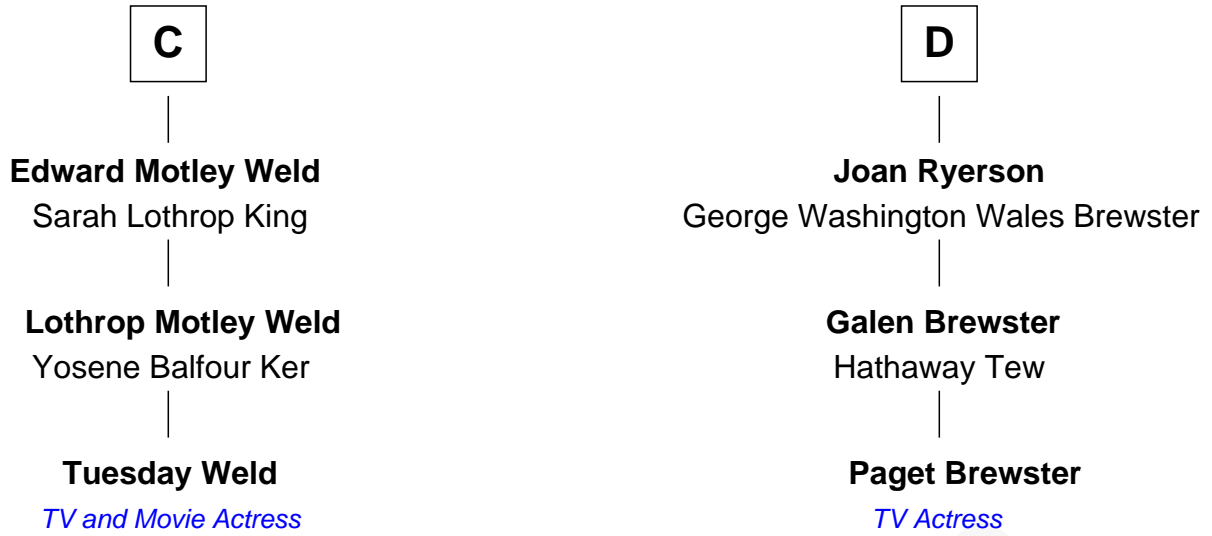

FamousKin.com Relationship Chart of

Tuesday Weld

TV and Movie Actress

19th cousin of

Paget Brewster

TV Actress

John de Welles

Maud de Roos

Eleanor de Mowbray

Eudo de Welles

Maud de Greystoke

Sir Lionel de Welles

Joan de Waterton

Margaret de Welles

Sir Thomas Dymoke

Sir Lionel Dymoke

Joanna Griffith

Alice Dymoke

Sir William Skipwith

John Skipwith

Eleanor Kingston

B

FamousKin.com