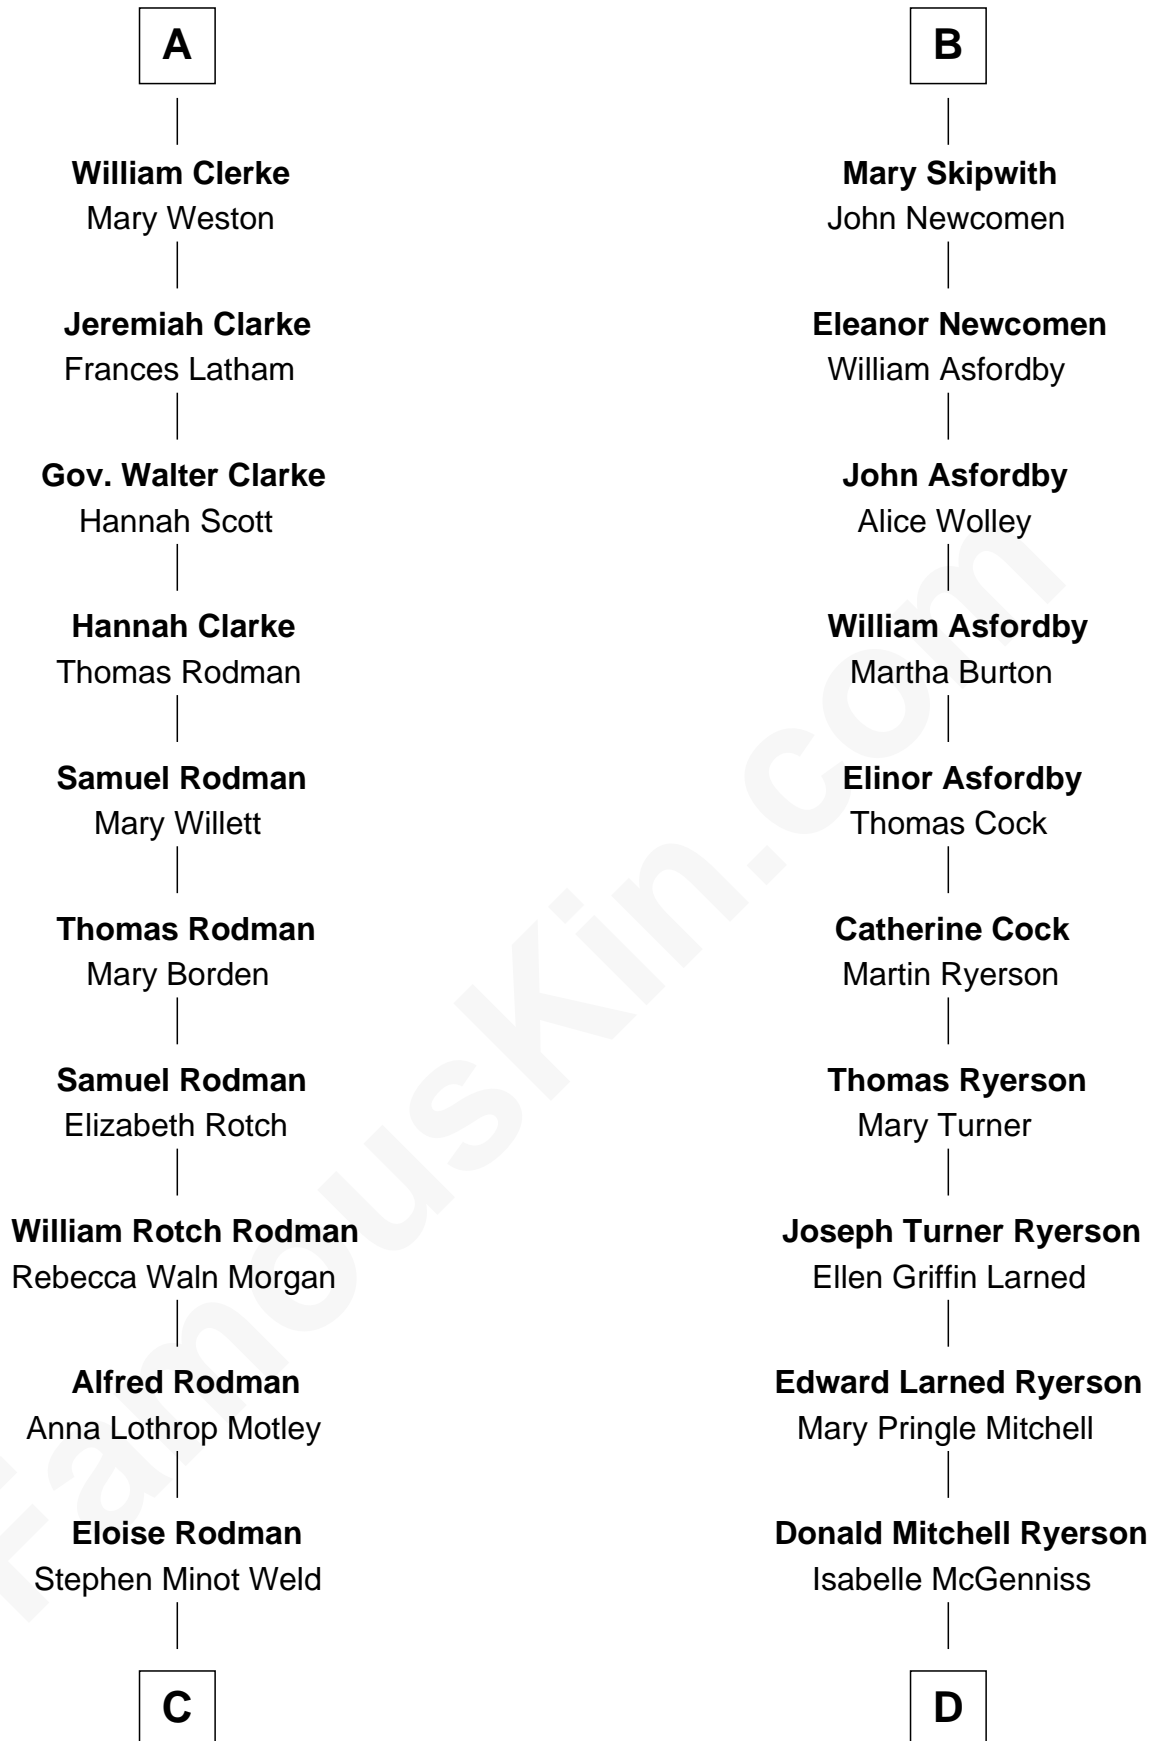

FamousKin.com Relationship Chart of

Tuesday Weld

TV and Movie Actress

19th cousin of

Paget Brewster

TV Actress

John de Welles

Maud de Roos

Margery de Welles

Stephen le Scrope

Maude le Scrope

Sir Baldwin Freville

Elizabeth Freville

Sir Thomas Ferrers

Sir Henry Ferrers

Margaret Heckstall

Eleanor de Mowbray

Eudo de Welles

Maud de Greystoke

Sir Lionel de Welles

Joan de Waterton

Margaret de Welles

Sir Thomas Dymoke

Sir Lionel Dymoke

Joanna Griffith

Alice Dymoke

Sir William Skipwith

John Skipwith

Eleanor Kingston

B

FamousKin.com