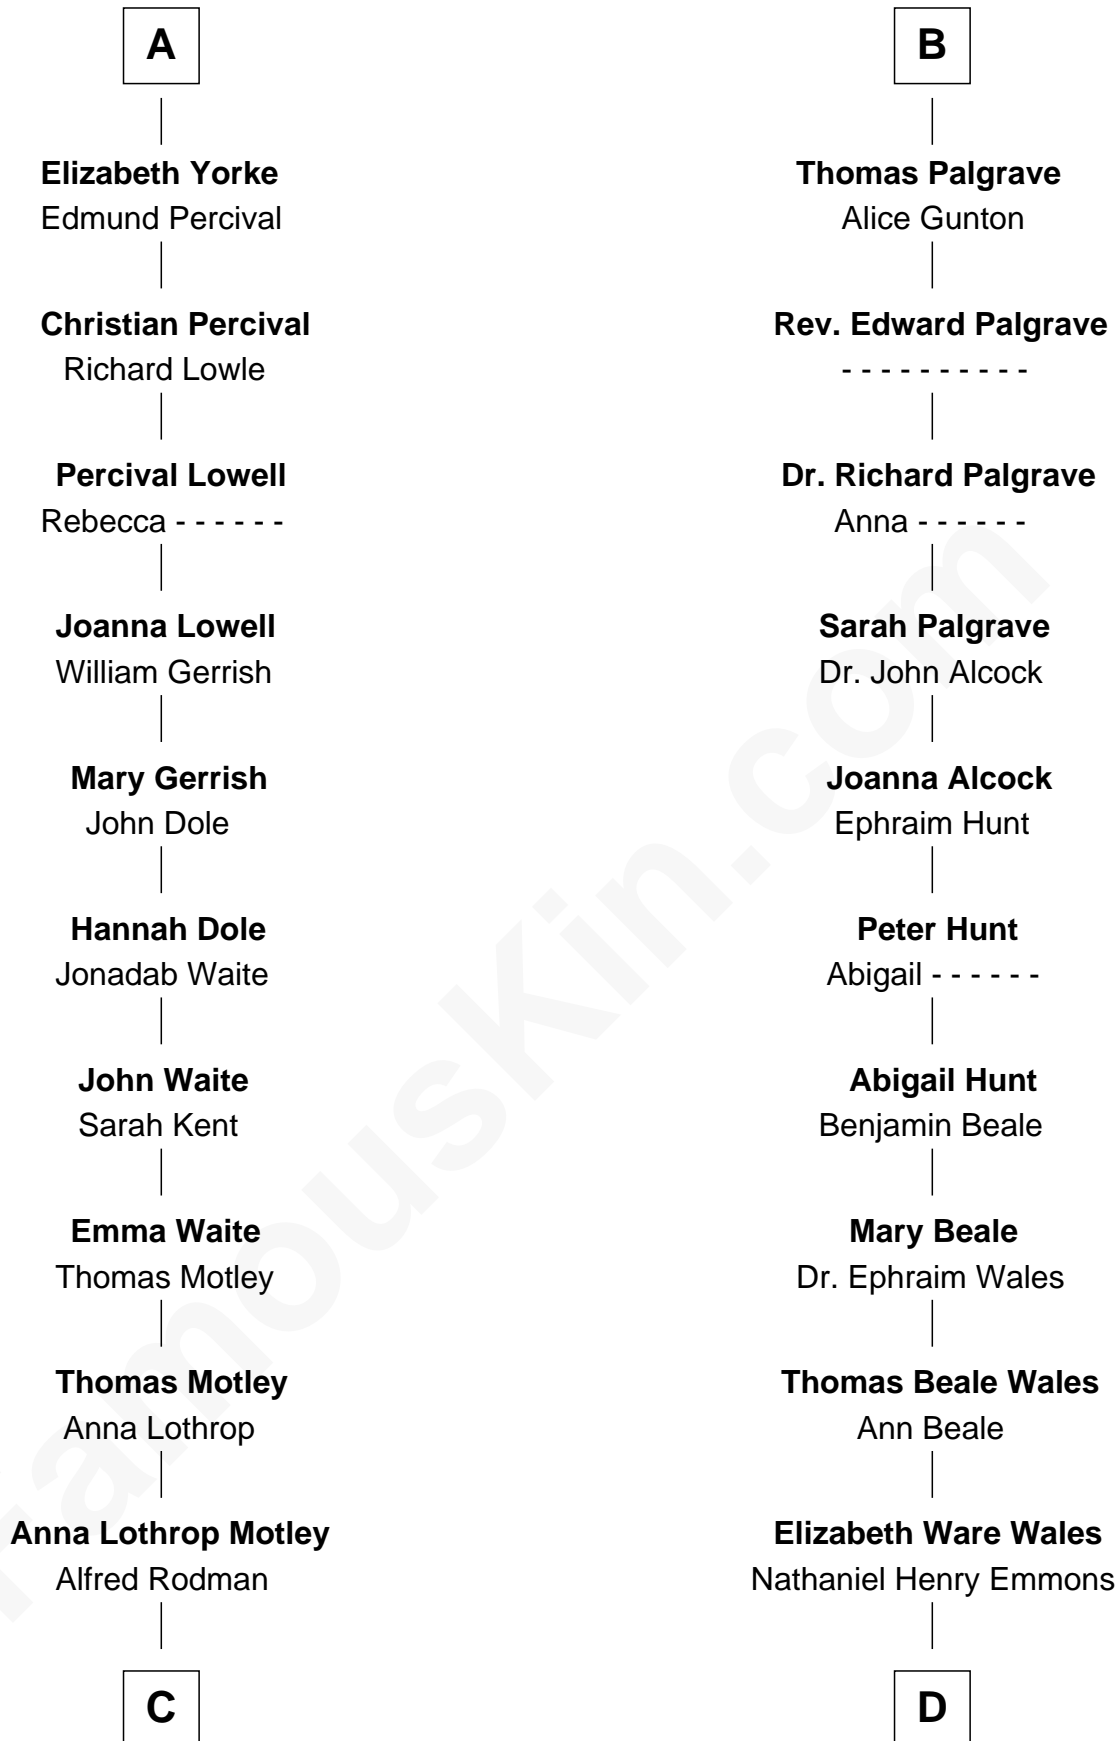

FamousKin.com

Relationship Chart of

Tuesday Weld

TV and Movie Actress

20th cousin 1 time removed of

Paget Brewster

TV Actress

Humphrey de Bohun

Elizabeth Plantagenet

C

Eloise Rodman
Stephen Minot Weld

Edward Motley Weld
Sarah Lothrop King

Lothrop Motley Weld
Yosene Balfour Ker

Tuesday Weld
TV and Movie Actress

D

Ann Wales Emmons
Benjamin Brewster

Dr. George Washington Wales Brewster
Ellen Mackenzie Hodge

George Washington Wales Brewster
Joan Ryerson

Galen Brewster
Hathaway Tew

Paget Brewster
TV Actress