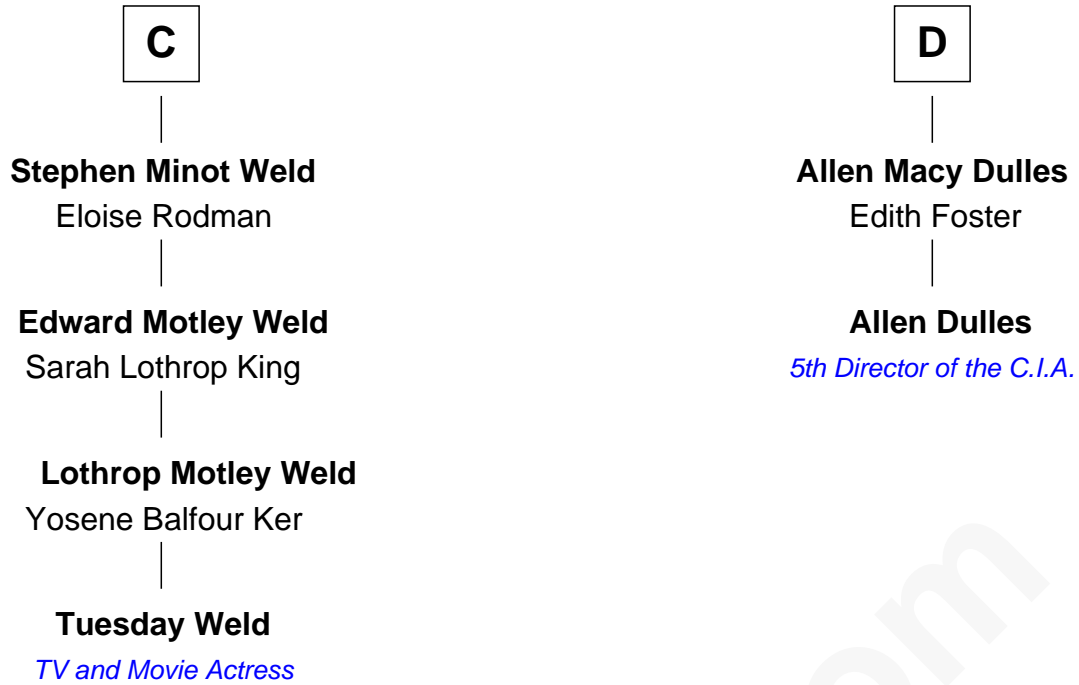

FamousKin.com

Relationship Chart of

Tuesday Weld

TV and Movie Actress

18th cousin 2 times removed of

Allen Dulles

5th Director of the C.I.A.

Sir Thomas de Beauchamp

Sir William Beauchamp

Joan Fitzalan

Joan Beauchamp

James Butler

Elizabeth Butler

John Talbot

Ann Talbot

Sir Henry Vernon

Elizabeth Vernon

Sir Robert Corbet

Dorothy Corbet

Sir Richard Mainwaring

Sir Arthur Mainwaring

Margaret Mainwaring

B

FamousKin.com