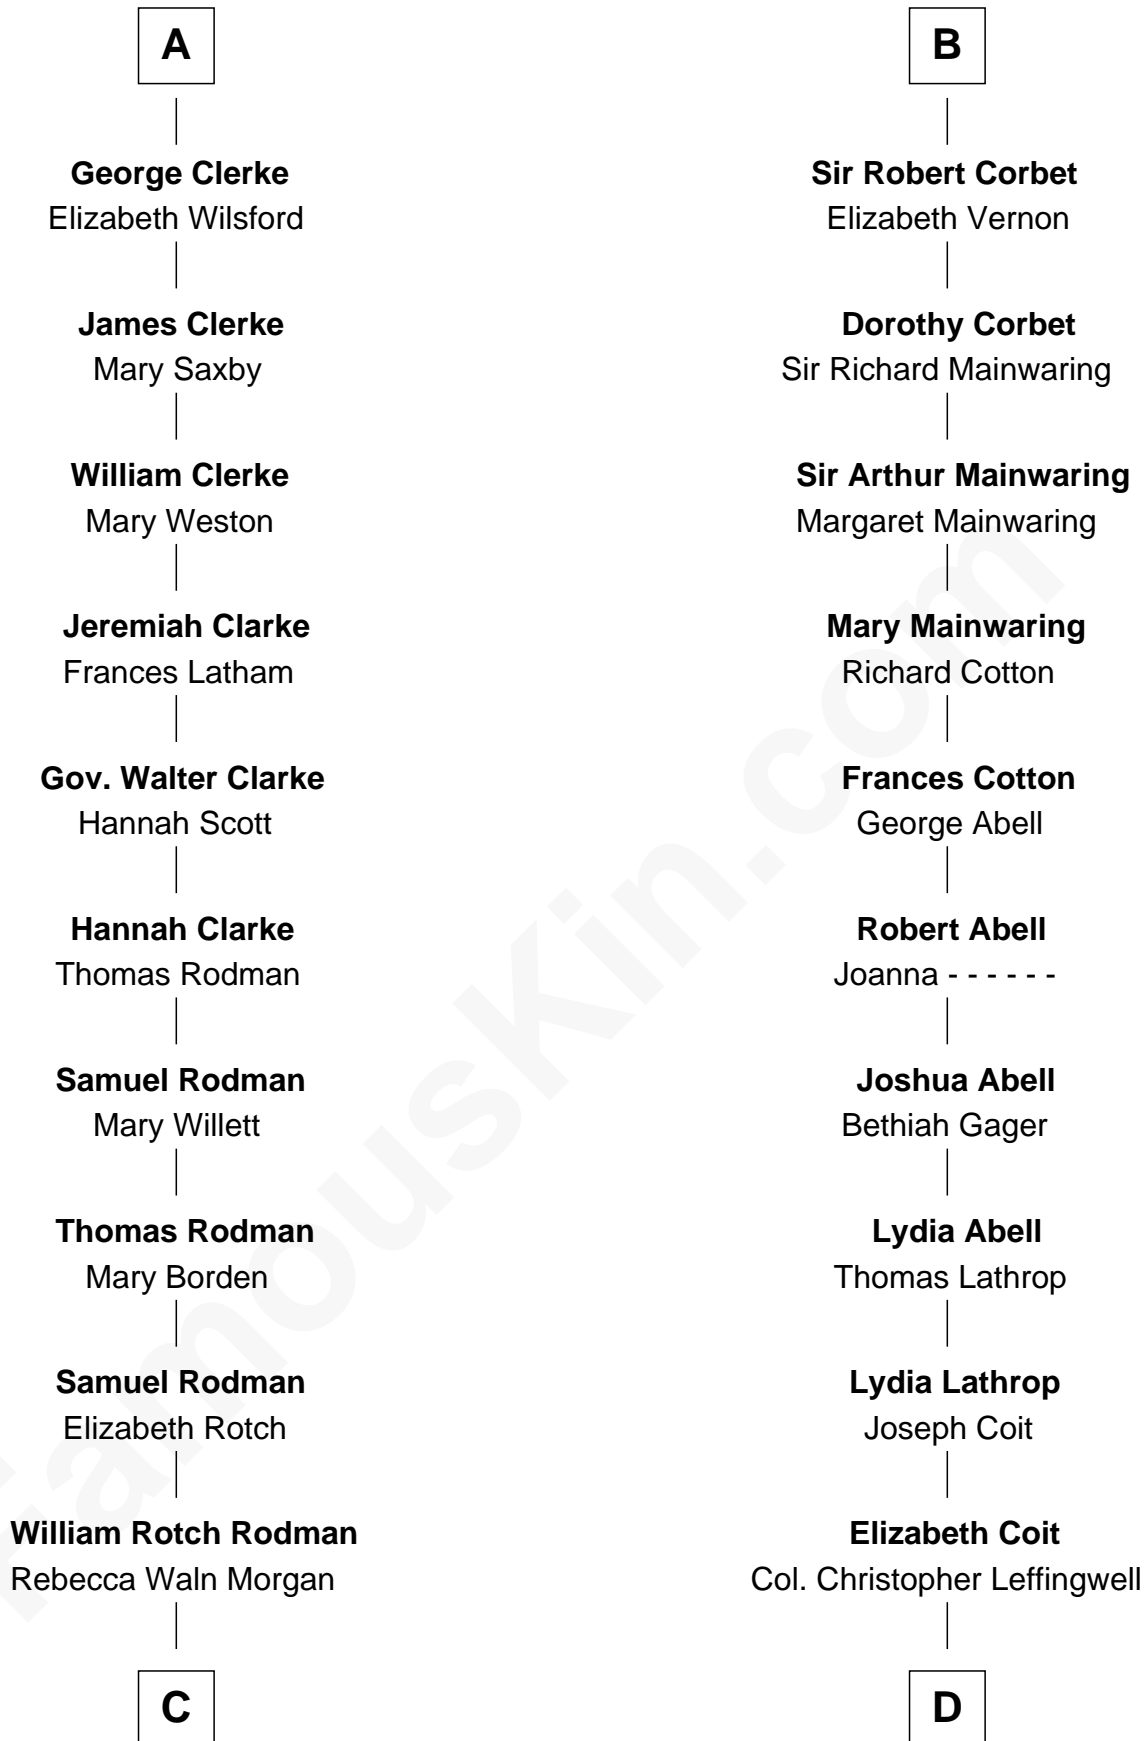

FamousKin.com

Relationship Chart of

Tuesday Weld

TV and Movie Actress

21st cousin of

Allen Dulles

5th Director of the C.I.A.

Sir Thebaud de Verdun

with wife
Elizabeth de Clare

with wife
Maud Mortimer

C

Alfred Rodman
Anna Lothrop Motley

Eloise Rodman
Stephen Minot Weld

Edward Motley Weld
Sarah Lothrop King

Lothrop Motley Weld
Yosene Balfour Ker

Tuesday Weld
TV and Movie Actress