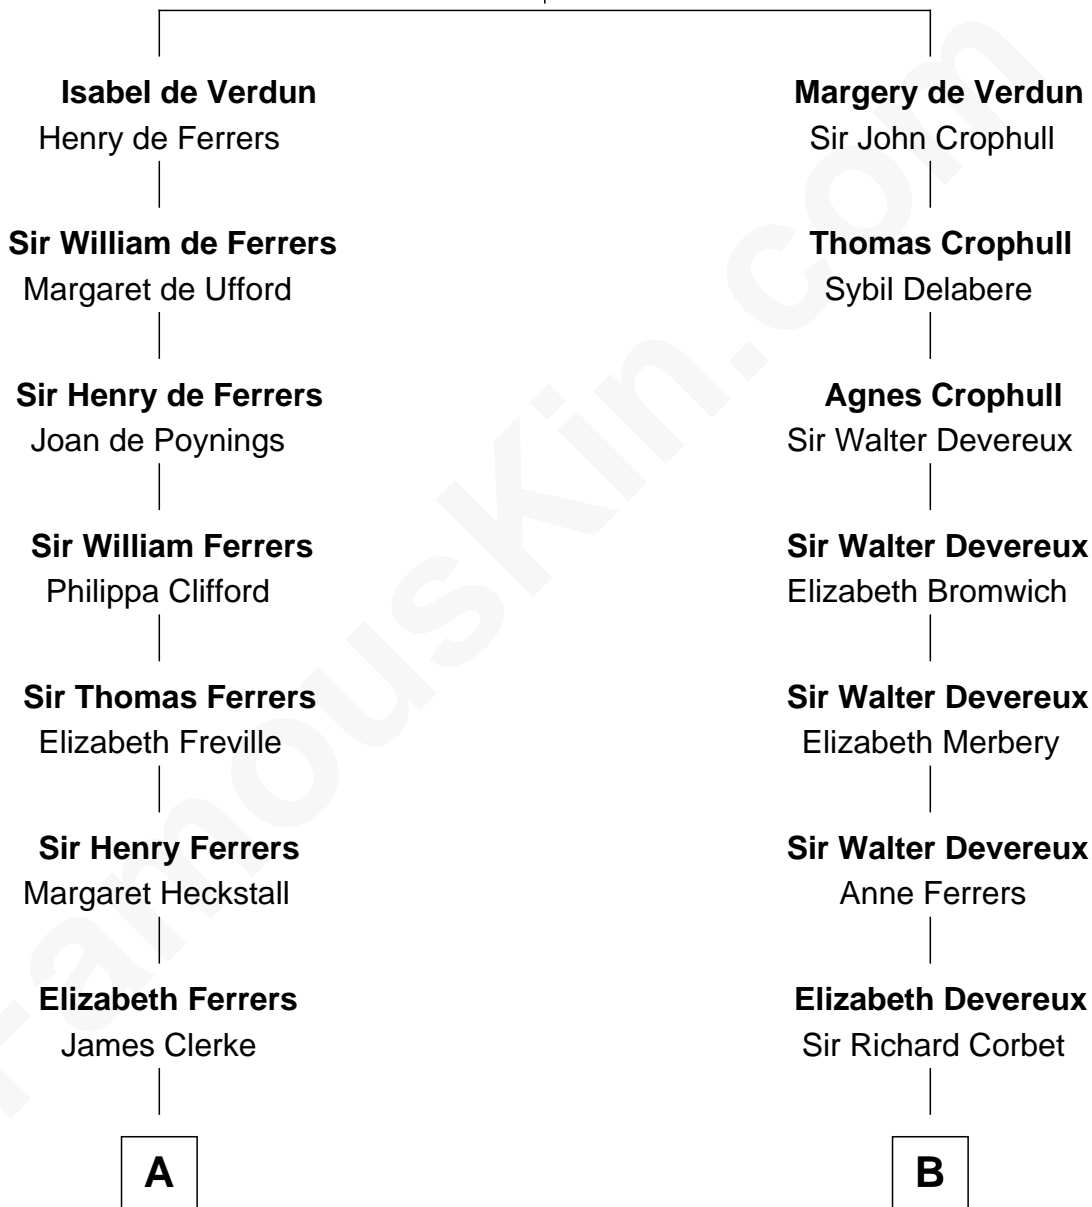

FamousKin.com

Relationship Chart of

Tuesday Weld

TV and Movie Actress

21st cousin of

Allen Dulles

5th Director of the C.I.A.

Sir Thebaud de Verdun

with wife
Elizabeth de Clare

with wife
Maud Mortimer

C

Alfred Rodman
Anna Lothrop Motley

Eloise Rodman
Stephen Minot Weld

Edward Motley Weld
Sarah Lothrop King

Lothrop Motley Weld
Yosene Balfour Ker

Tuesday Weld
TV and Movie Actress