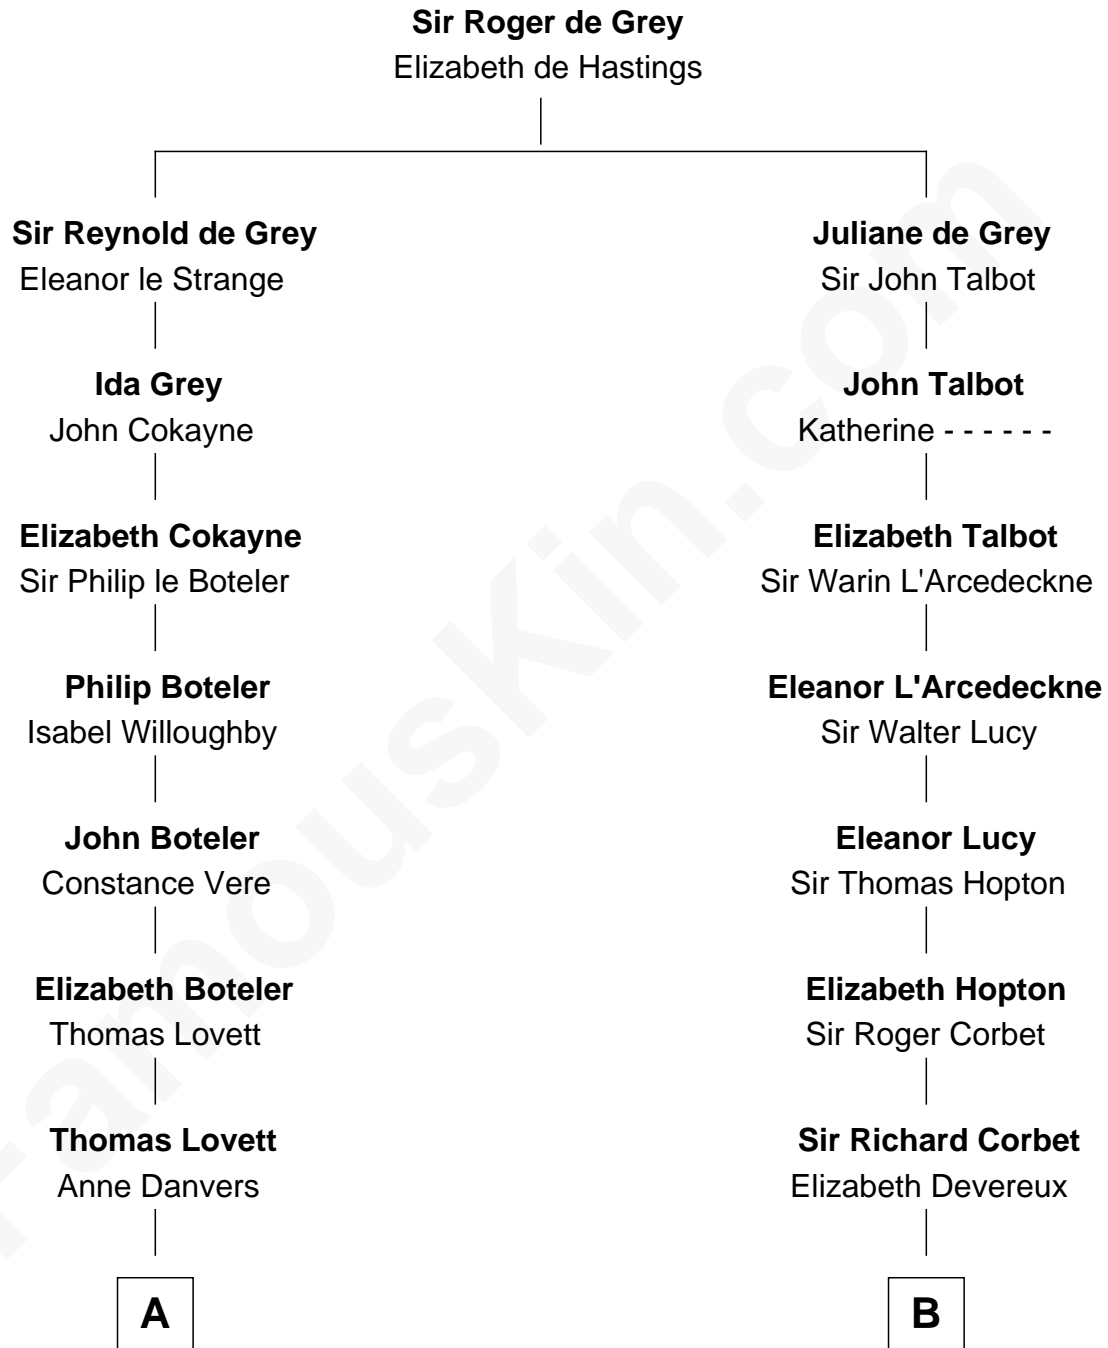

FamousKin.com Relationship Chart of

Tuesday Weld

TV and Movie Actress

21st cousin of

Allen Dulles

5th Director of the C.I.A.

C

Alfred Rodman
Anna Lothrop Motley

Eloise Rodman
Stephen Minot Weld

Edward Motley Weld
Sarah Lothrop King

Lothrop Motley Weld
Yosene Balfour Ker

Tuesday Weld
TV and Movie Actress

D

Joanna Leffingwell
Charles Lathrop

Harriet Wadsworth Lathrop
Rev. Miron Winslow