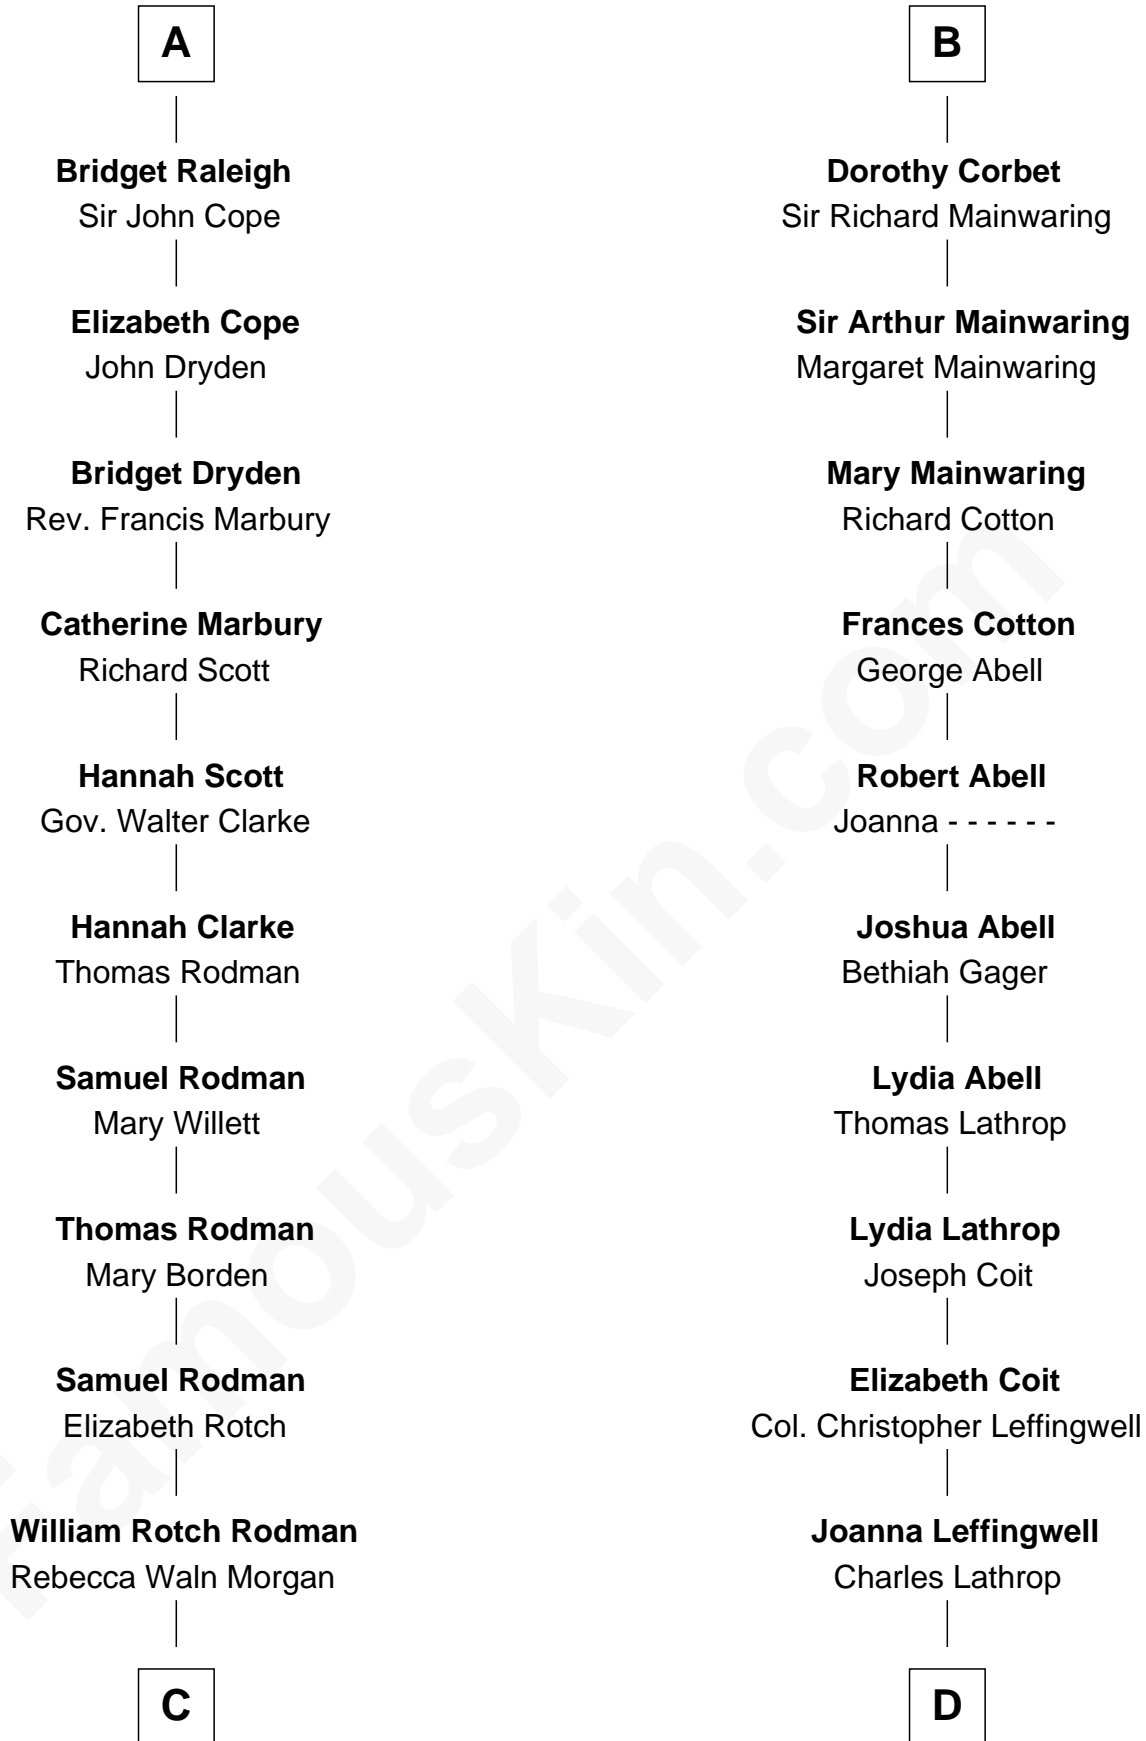

## Relationship Chart of

**Tuesday Weld**

*TV and Movie Actress*

20th cousin 1 time removed of

**Allen Dulles**

*5th Director of the C.I.A.*

**Edmund Fitzalan**

Alice de Warenne

**C**

**Alfred Rodman**  
Anna Lothrop Motley

**Eloise Rodman**  
Stephen Minot Weld

**Edward Motley Weld**  
Sarah Lothrop King

**Lothrop Motley Weld**  
Yosene Balfour Ker

**Tuesday Weld**  
*TV and Movie Actress*