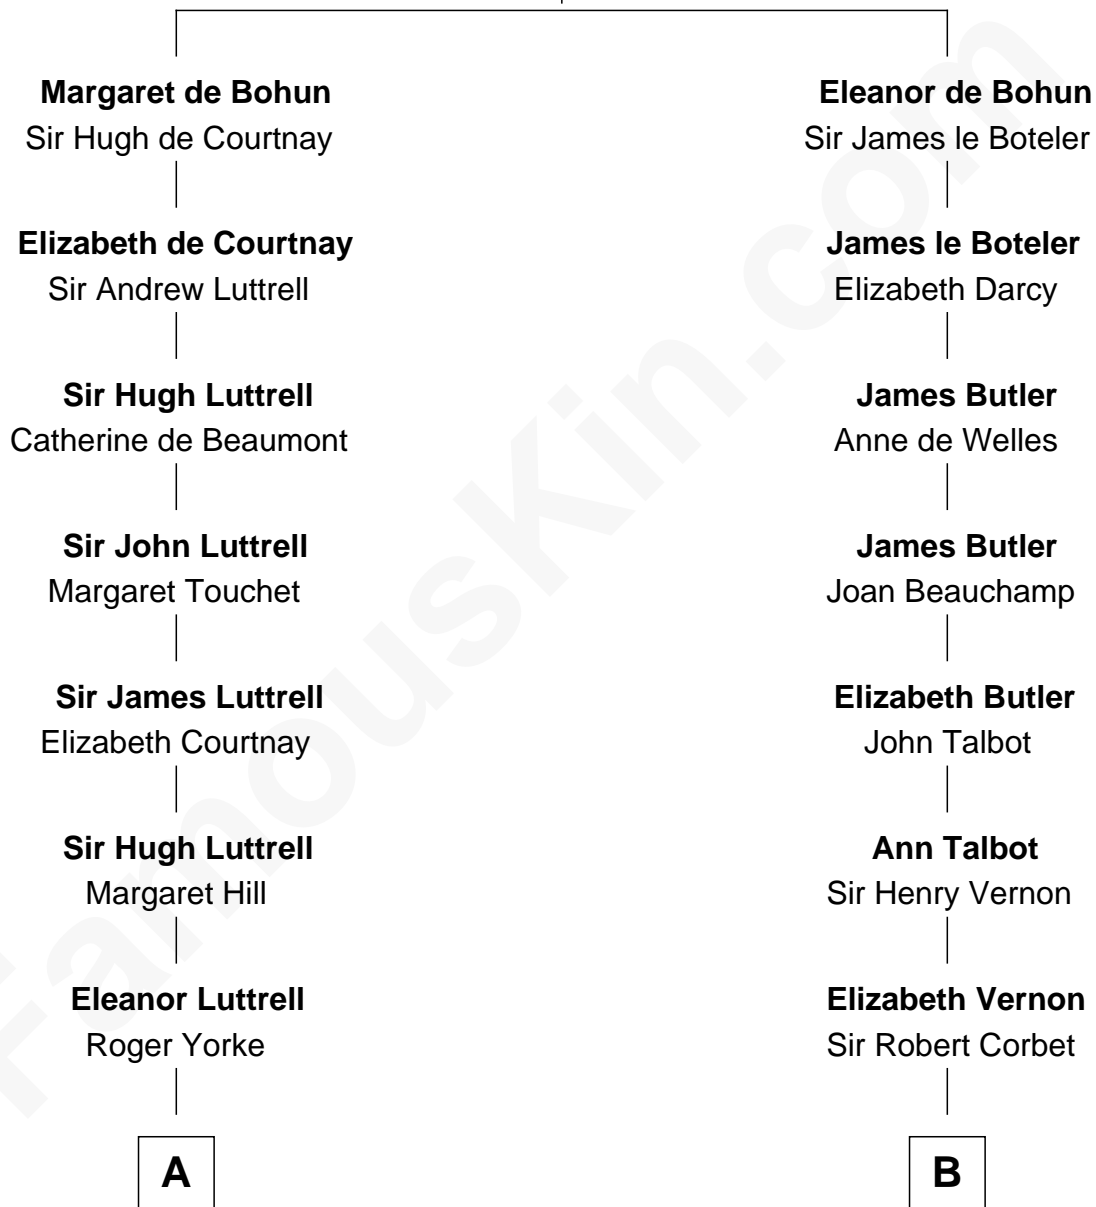

# FamousKin.com Relationship Chart of

**Tuesday Weld**

*TV and Movie Actress*

20th cousin of

**Allen Dulles**

*5th Director of the C.I.A.*

**Humphrey de Bohun**  
Elizabeth Plantagenet

**C**

**Eloise Rodman**  
Stephen Minot Weld

**Edward Motley Weld**  
Sarah Lothrop King

**Lothrop Motley Weld**  
Yosene Balfour Ker

**Tuesday Weld**  
*TV and Movie Actress*

**D**

**Harriet Wadsworth Lathrop**  
Rev. Miron Winslow