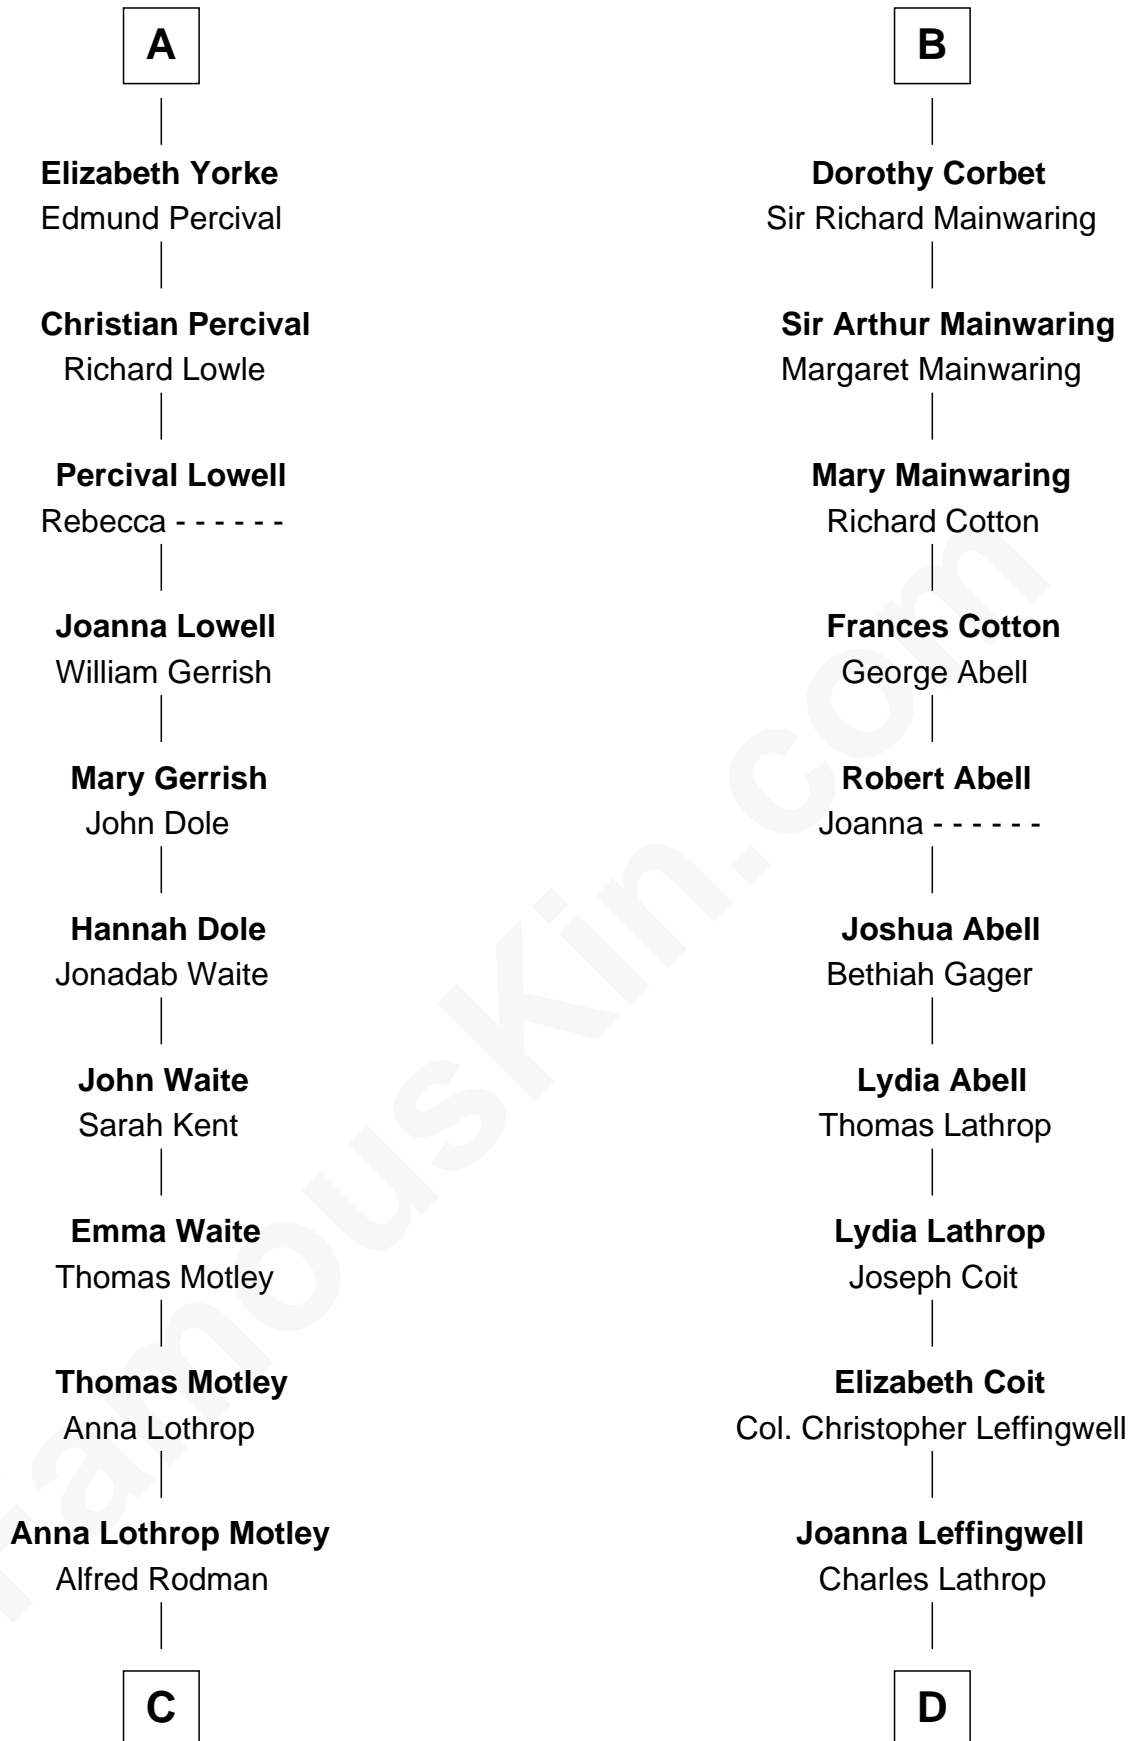

# FamousKin.com Relationship Chart of

**Tuesday Weld**

*TV and Movie Actress*

20th cousin of

**Allen Dulles**

*5th Director of the C.I.A.*

**Humphrey de Bohun**  
Elizabeth Plantagenet

**C**

**Eloise Rodman**  
Stephen Minot Weld

**Edward Motley Weld**  
Sarah Lothrop King

**Lothrop Motley Weld**  
Yosene Balfour Ker

**Tuesday Weld**  
*TV and Movie Actress*

**D**

**Harriet Wadsworth Lathrop**  
Rev. Miron Winslow

**Harriet Lathrop Winslow**  
Rev. John Welsh Dulles

**Allen Macy Dulles**  
Edith Foster

**Allen Dulles**  
*5th Director of the C.I.A.*

FamousKin.com