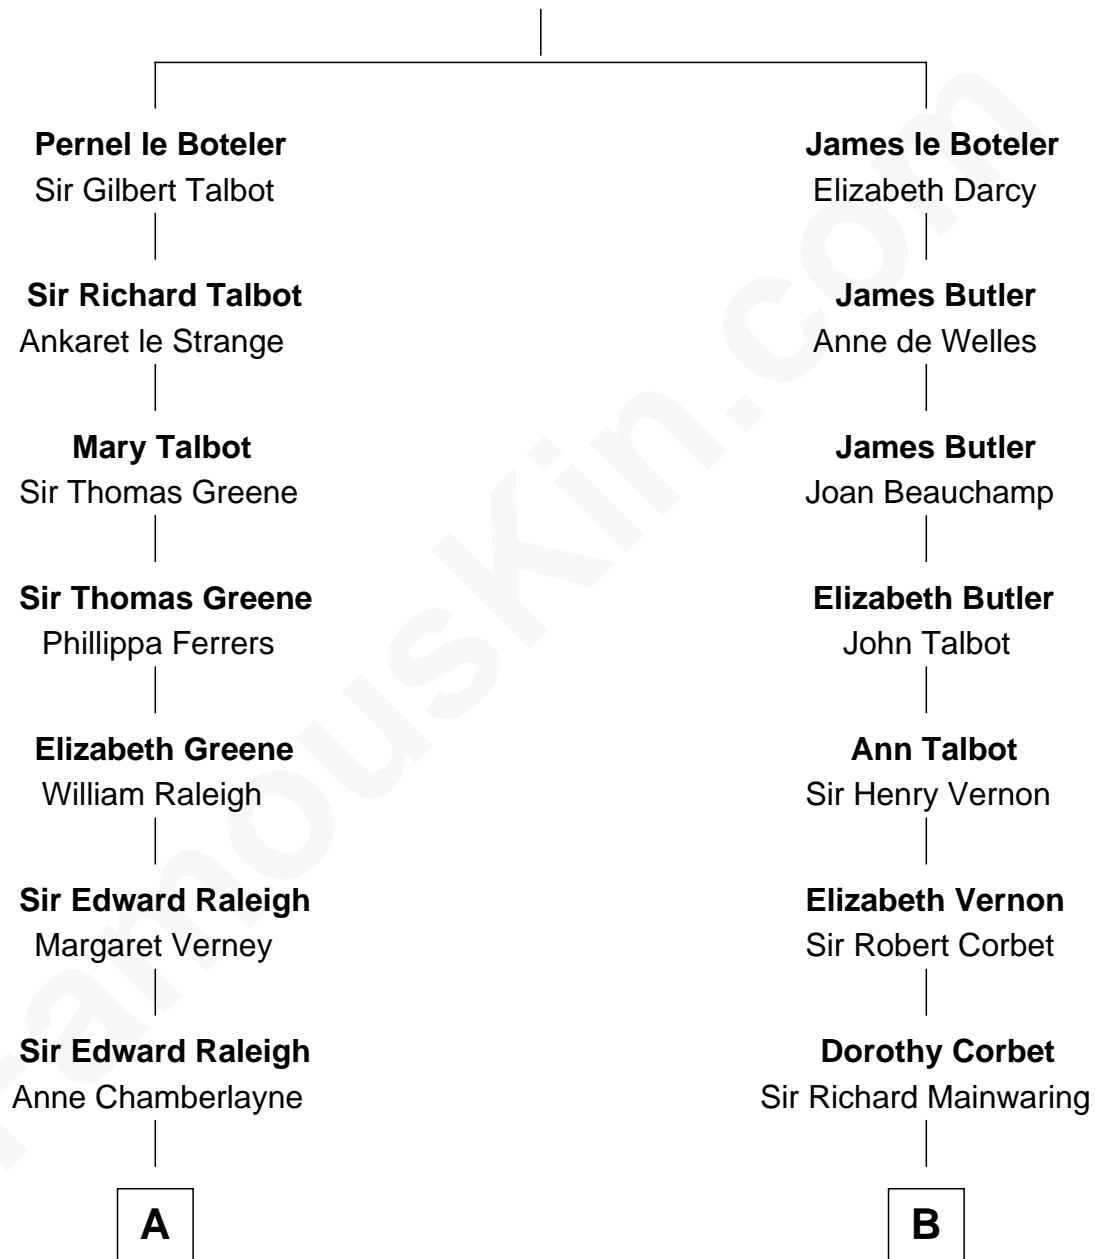

## Relationship Chart of

**Tuesday Weld**

*TV and Movie Actress*

19th cousin 2 times removed of

**Allen Dulles**

*5th Director of the C.I.A.*

**Sir James le Boteler**

Eleanor de Bohun

**C**

**Alfred Rodman**  
Anna Lothrop Motley

**Eloise Rodman**  
Stephen Minot Weld

**Edward Motley Weld**  
Sarah Lothrop King

**Lothrop Motley Weld**  
Yosene Balfour Ker

**Tuesday Weld**  
*TV and Movie Actress*