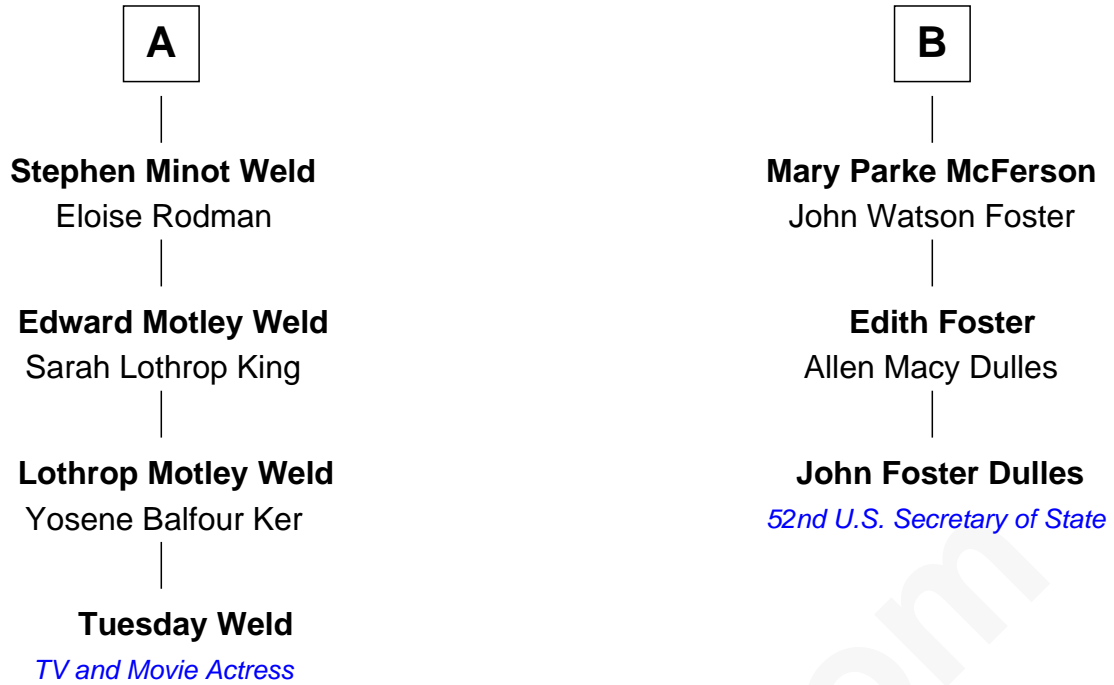

FamousKin.com Relationship Chart of

Tuesday Weld

TV and Movie Actress

9th cousin 1 time removed of

John Foster Dulles

52nd U.S. Secretary of State

Thomas Holbrook

Jane Powys

Mary Hatch

Eleazer Weld

William Gordon Weld

Hannah Minot

Stephen Minot Weld

Sarah Bartlett Balch

A

William Holbrook

Elizabeth Pitts

Hopestill Holbrook

Samuel Read

Samuel Read

Abigail White

Daniel Read

Sarah Taft

Daniel Read

Mary Brown

Ezra Read

Nancy Clark

Eliza Jane Read

Rev. Alexander McFerson

B

FamousKin.com