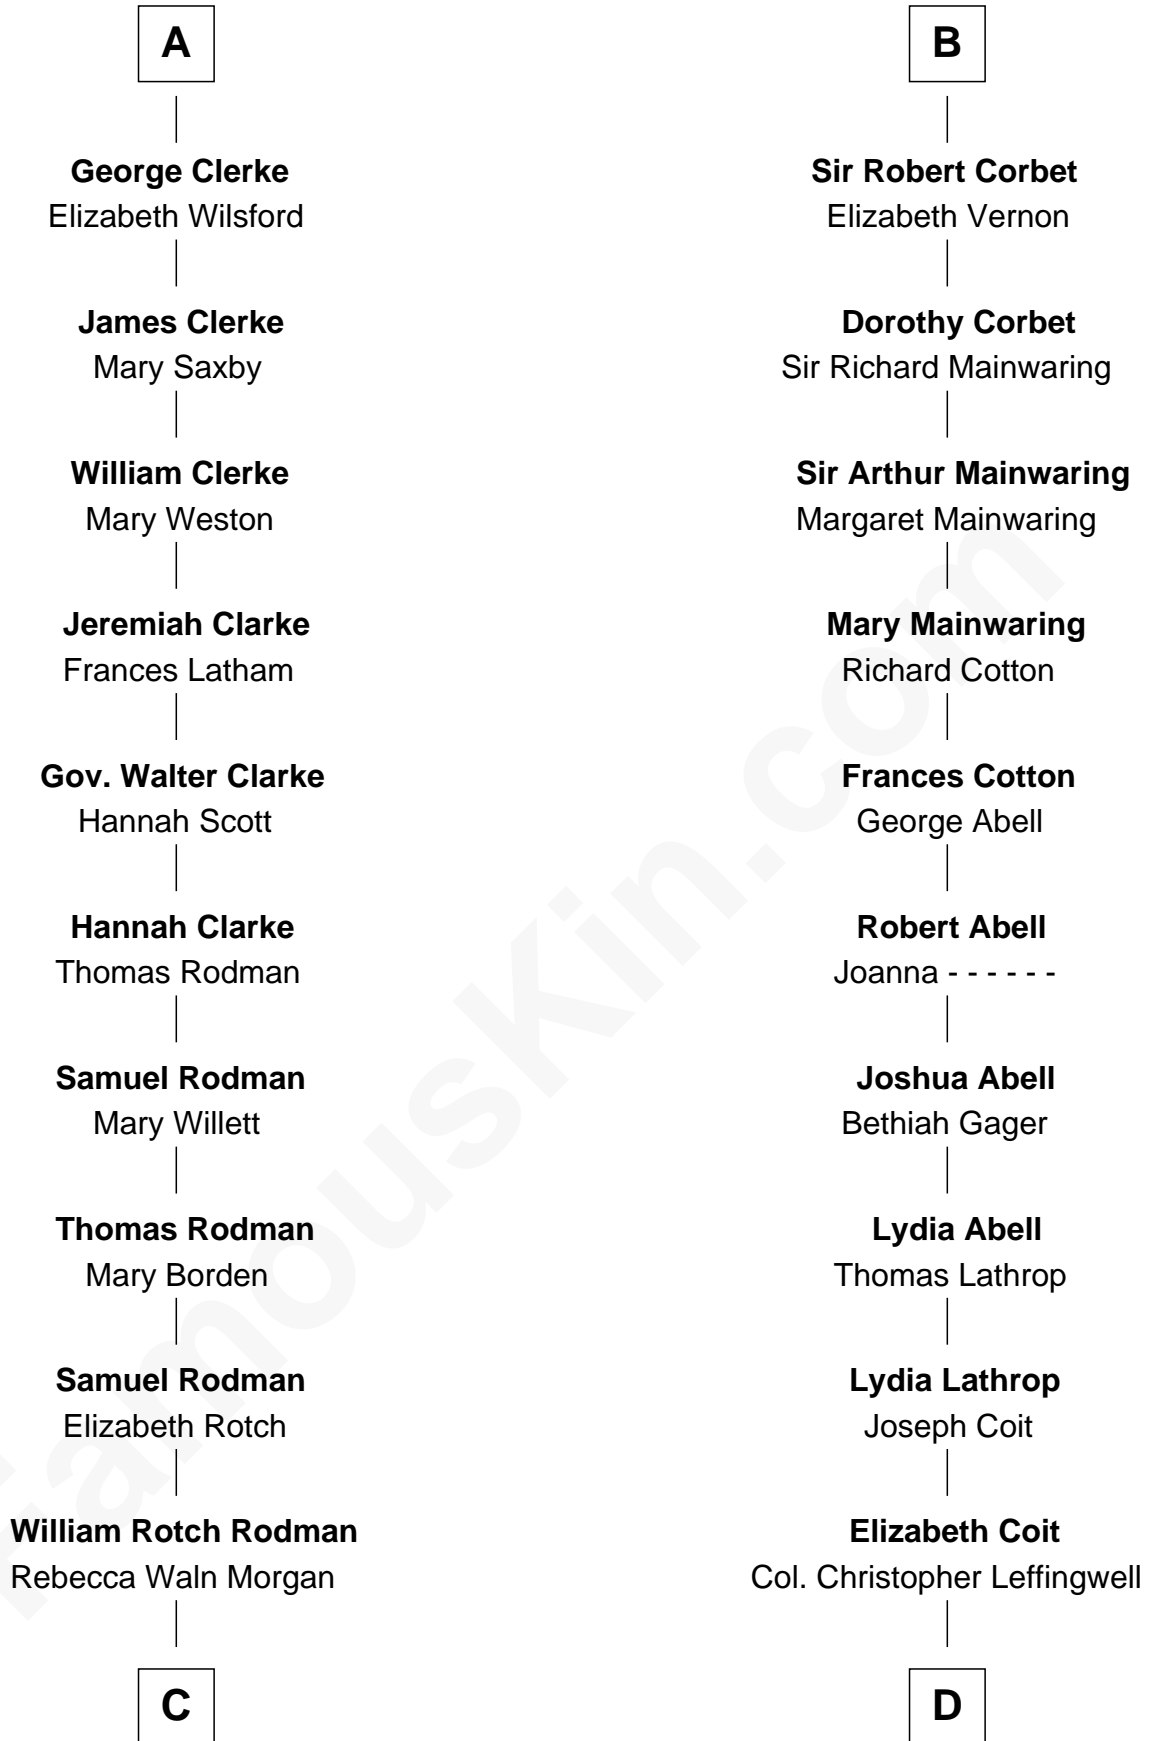

FamousKin.com Relationship Chart of

Tuesday Weld

TV and Movie Actress

21st cousin of

John Foster Dulles

52nd U.S. Secretary of State

C

Alfred Rodman
Anna Lothrop Motley

Eloise Rodman
Stephen Minot Weld

Edward Motley Weld
Sarah Lothrop King

Lothrop Motley Weld
Yosene Balfour Ker

Tuesday Weld
TV and Movie Actress

D

Joanna Leffingwell
Charles Lathrop

Harriet Wadsworth Lathrop
Rev. Miron Winslow