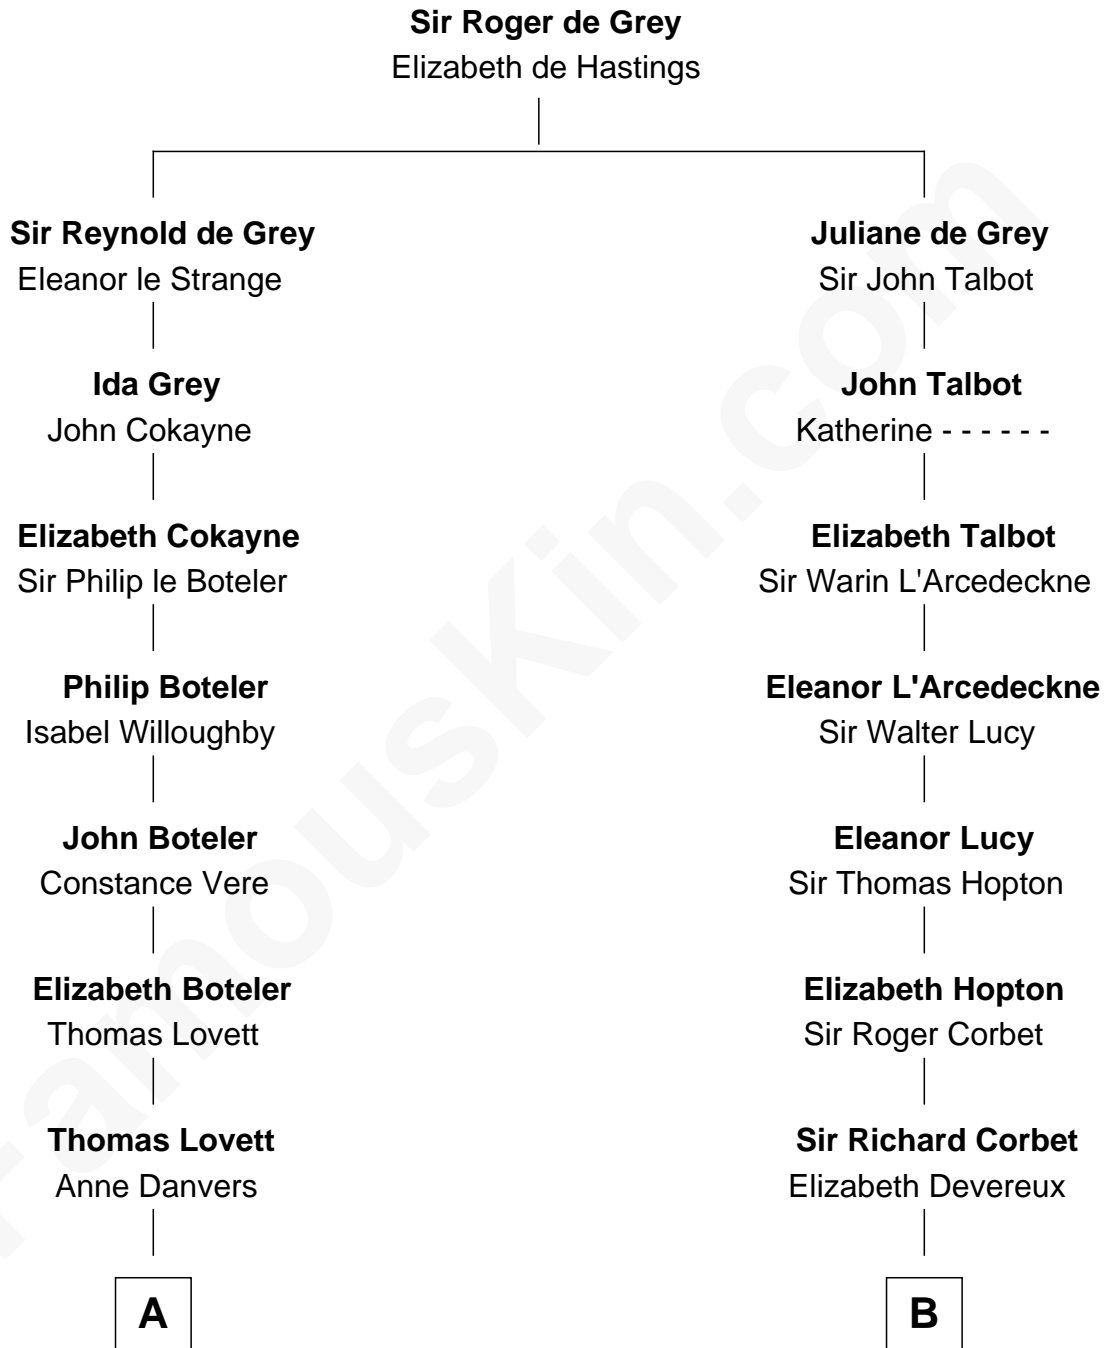

FamousKin.com Relationship Chart of

Tuesday Weld

TV and Movie Actress

21st cousin of

John Foster Dulles

52nd U.S. Secretary of State

C

Alfred Rodman
Anna Lothrop Motley

Eloise Rodman
Stephen Minot Weld

Edward Motley Weld
Sarah Lothrop King

Lothrop Motley Weld
Yosene Balfour Ker

Tuesday Weld
TV and Movie Actress

D

Joanna Leffingwell
Charles Lathrop

Harriet Wadsworth Lathrop
Rev. Miron Winslow