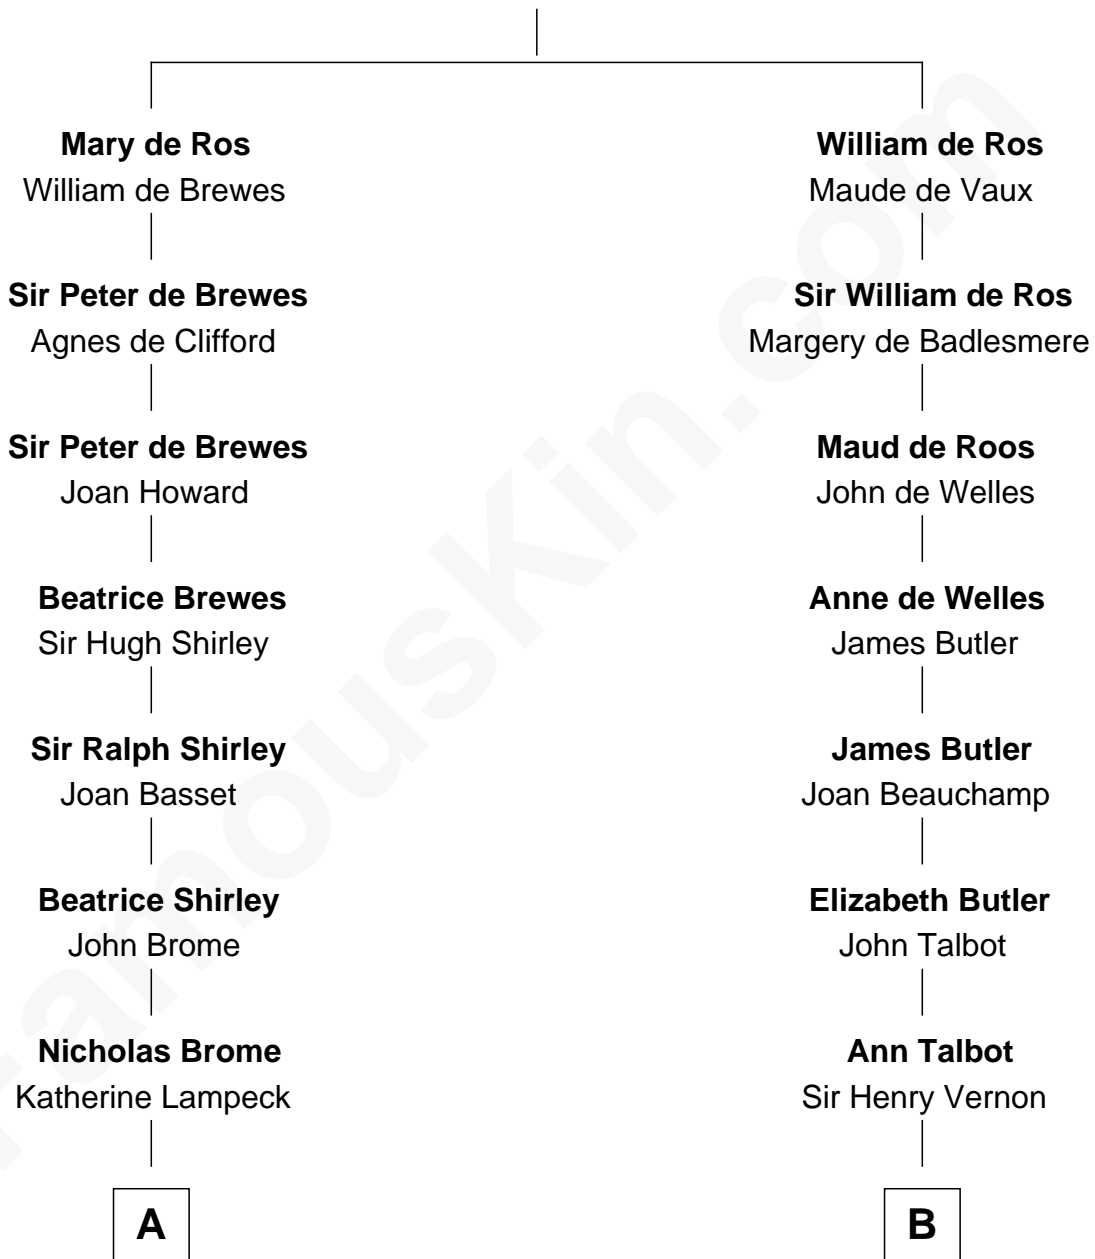

# FamousKin.com Relationship Chart of

**Tuesday Weld**

*TV and Movie Actress*

20th cousin 1 time removed of

**John Foster Dulles**

*52nd U.S. Secretary of State*

**Sir Robert de Ros**

Isabel de Aubeney

**C**

**Stephen Minot Weld**

Eloise Rodman

**Edward Motley Weld**

Sarah Lothrop King

**Lothrop Motley Weld**

Yosene Balfour Ker

**Tuesday Weld**