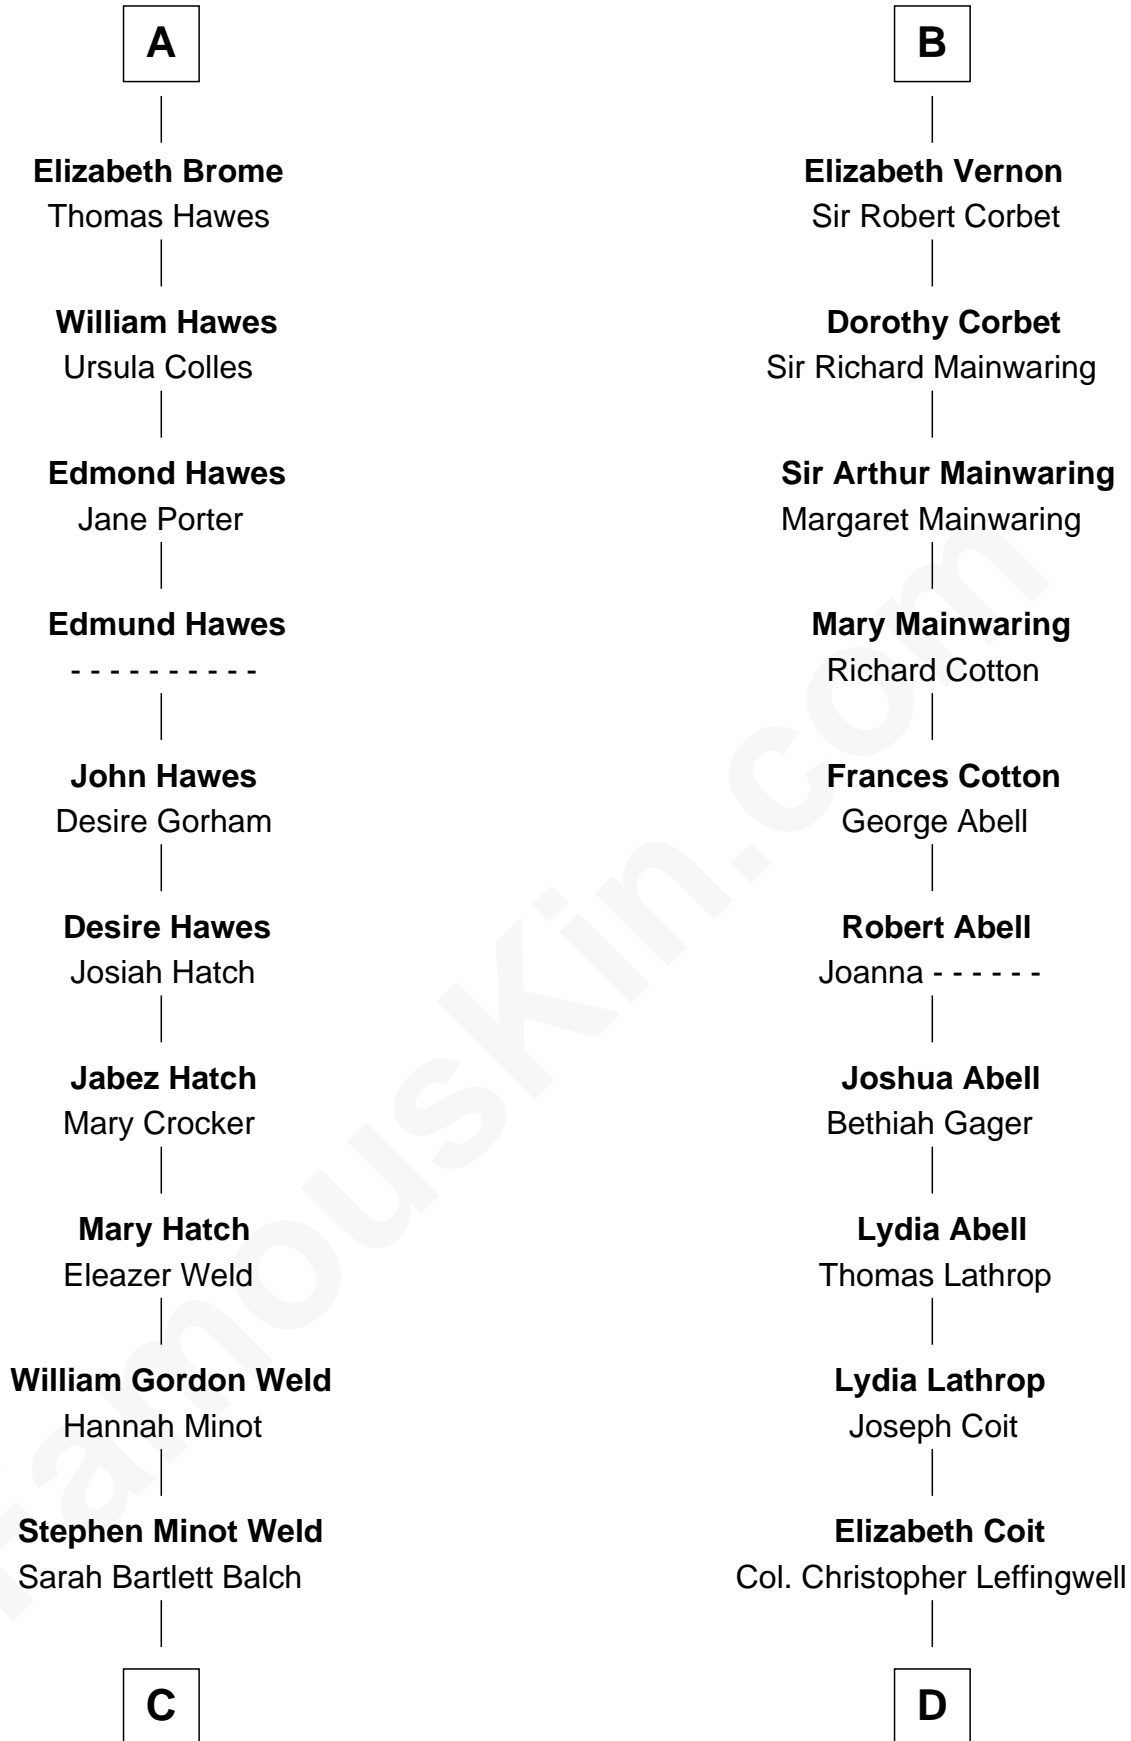

# FamousKin.com Relationship Chart of

**Tuesday Weld**

*TV and Movie Actress*

20th cousin 1 time removed of

**John Foster Dulles**

*52nd U.S. Secretary of State*

**Sir Robert de Ros**

Isabel de Aubeney

**C**

**Stephen Minot Weld**

Eloise Rodman

**Edward Motley Weld**

Sarah Lothrop King

**Lothrop Motley Weld**

Yosene Balfour Ker

**Tuesday Weld**