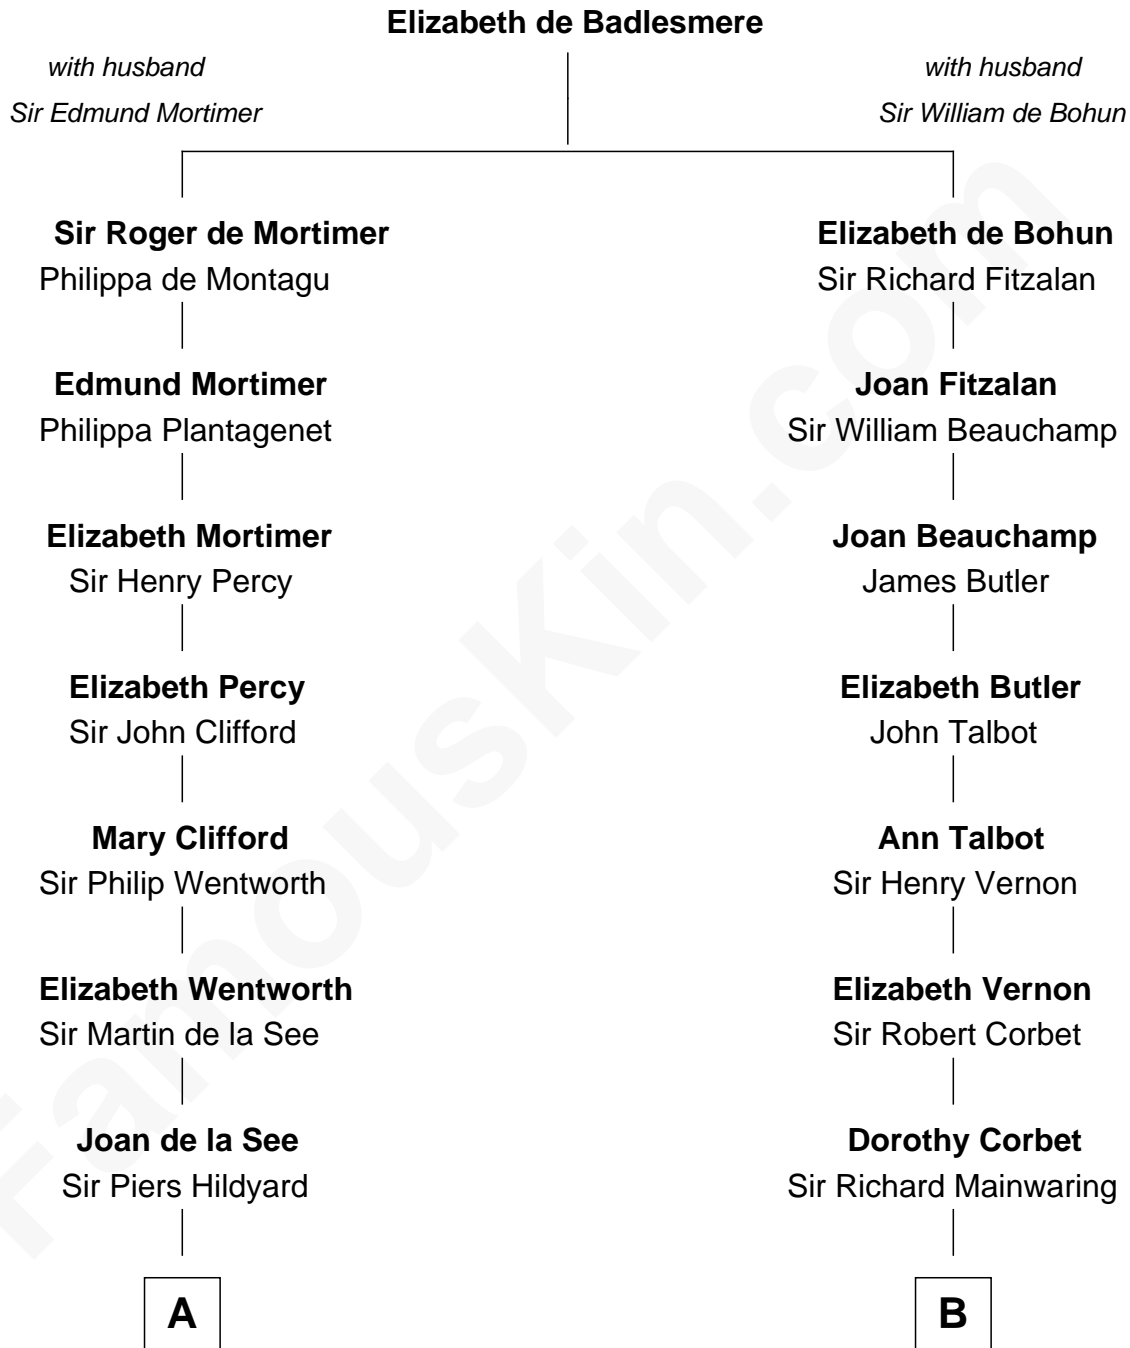

# FamousKin.com Relationship Chart of

**Tuesday Weld**

*TV and Movie Actress*

19th cousin 2 times removed of

**John Foster Dulles**

*52nd U.S. Secretary of State*

**C**

**Sarah Bartlett Balch**

Stephen Minot Weld

**Stephen Minot Weld**

Eloise Rodman

**Edward Motley Weld**

Sarah Lothrop King

**Lothrop Motley Weld**

Yosene Balfour Ker

**Tuesday Weld**