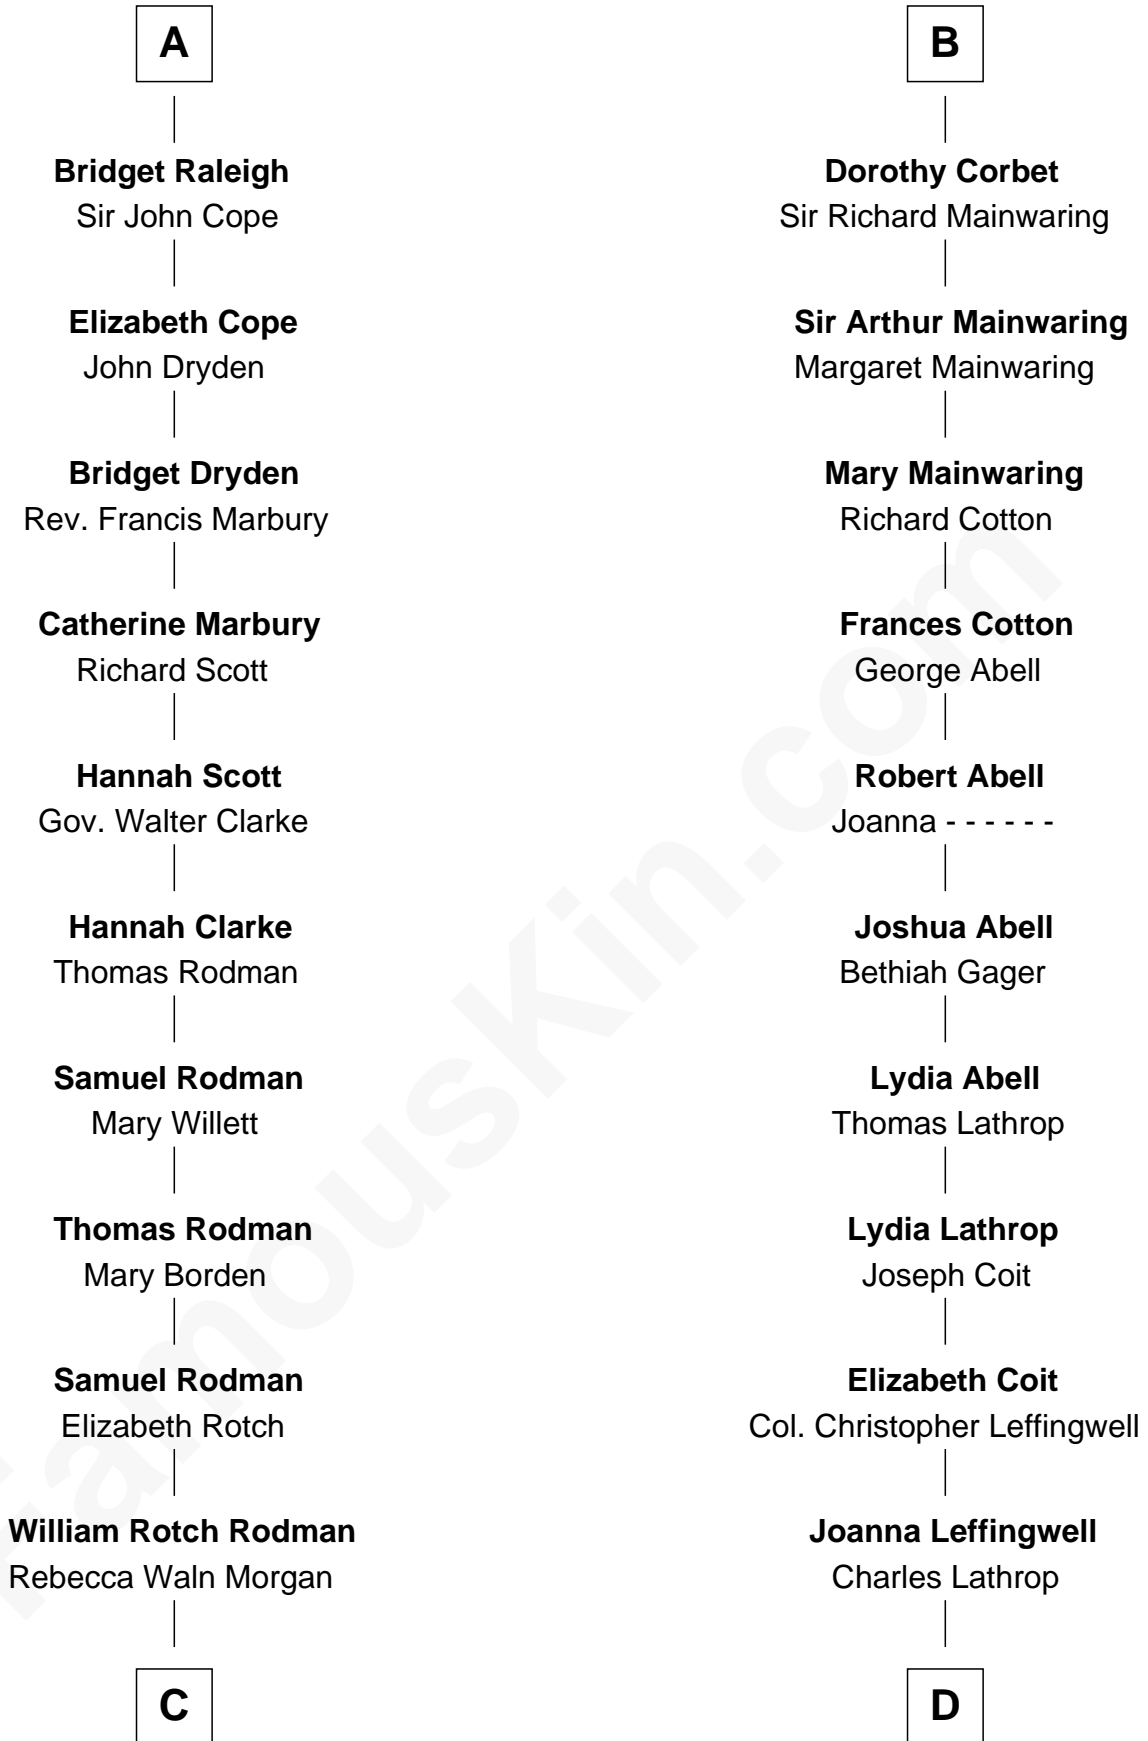

FamousKin.com Relationship Chart of

Tuesday Weld

TV and Movie Actress

20th cousin 1 time removed of

John Foster Dulles

52nd U.S. Secretary of State

Edmund Fitzalan

Alice de Warenne

C

Alfred Rodman
Anna Lothrop Motley

Eloise Rodman
Stephen Minot Weld

Edward Motley Weld
Sarah Lothrop King

Lothrop Motley Weld
Yosene Balfour Ker

Tuesday Weld
TV and Movie Actress

D

Harriet Wadsworth Lathrop
Rev. Miron Winslow

Harriet Lathrop Winslow
Rev. John Welsh Dulles

Allen Macy Dulles
Edith Foster

John Foster Dulles
52nd U.S. Secretary of State