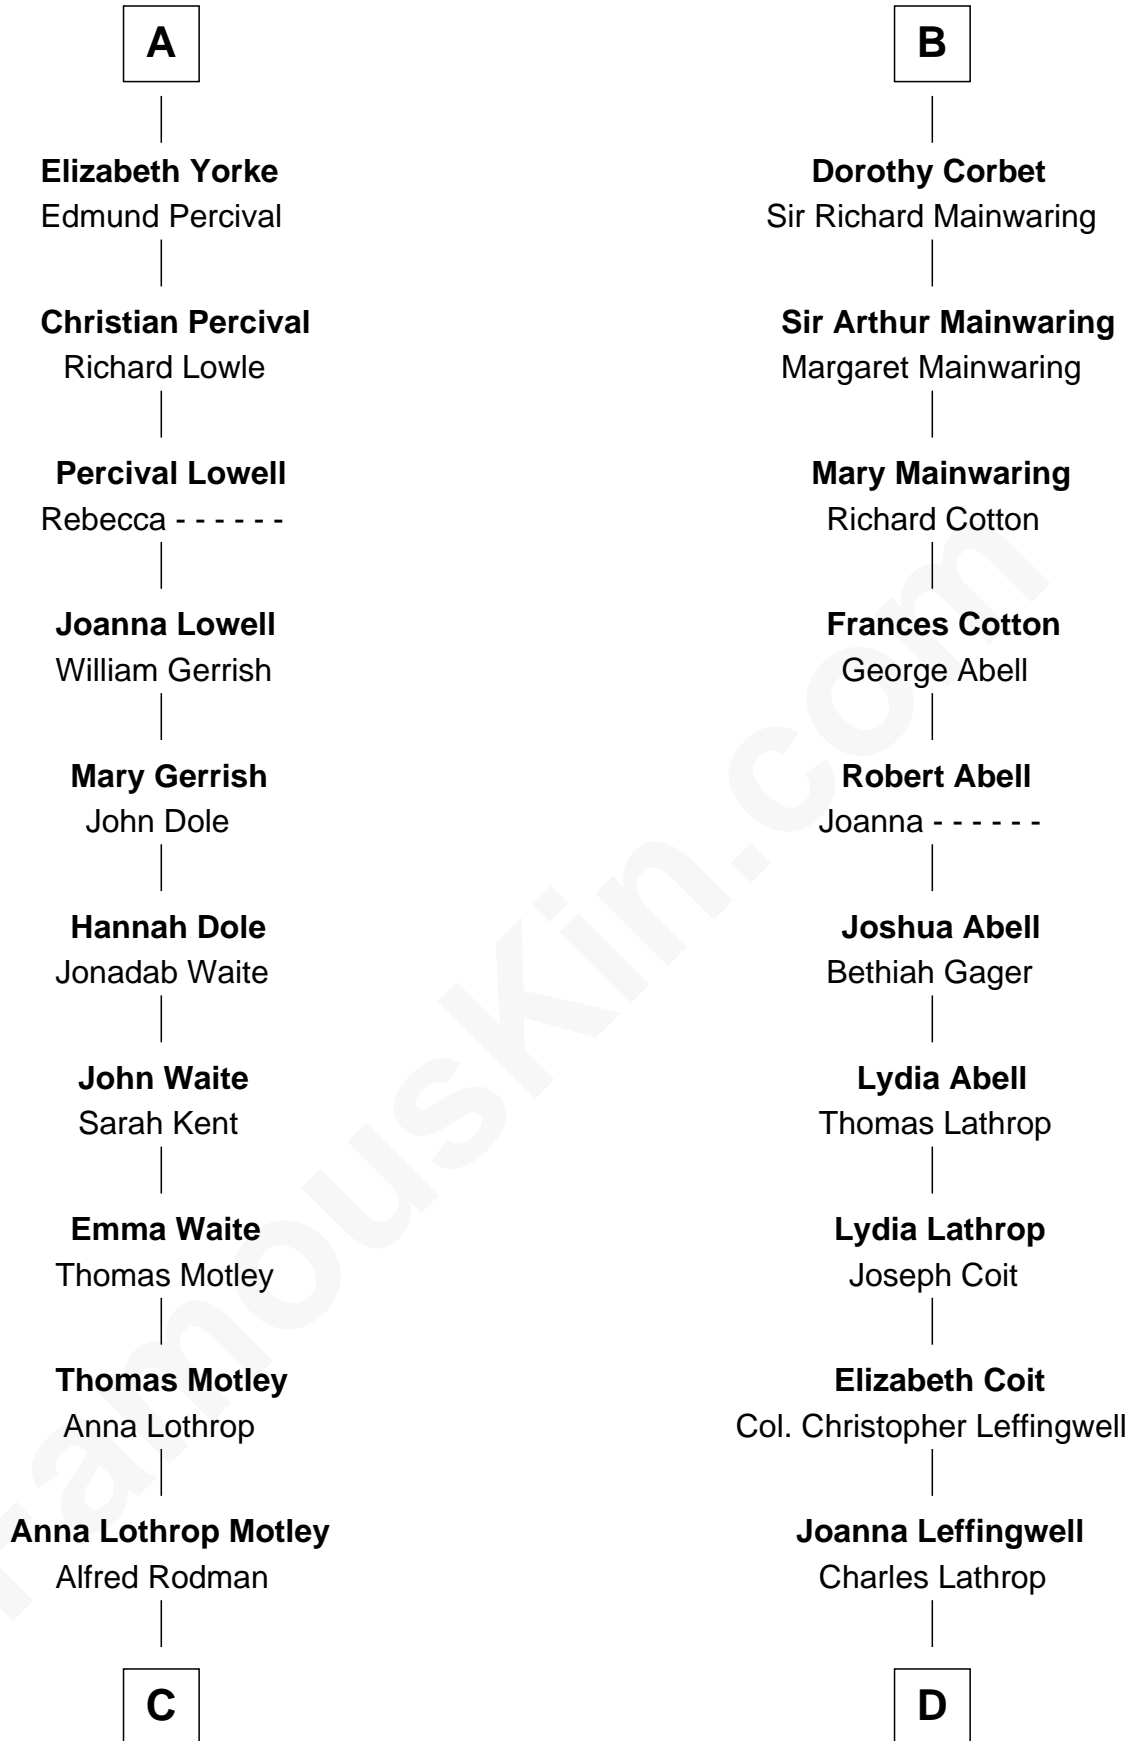

FamousKin.com Relationship Chart of

Tuesday Weld

TV and Movie Actress

20th cousin of

John Foster Dulles

52nd U.S. Secretary of State

Humphrey de Bohun

Elizabeth Plantagenet

C

Eloise Rodman
Stephen Minot Weld

Edward Motley Weld
Sarah Lothrop King

Lothrop Motley Weld
Yosene Balfour Ker

Tuesday Weld
TV and Movie Actress

D

Harriet Wadsworth Lathrop
Rev. Miron Winslow

Harriet Lathrop Winslow
Rev. John Welsh Dulles