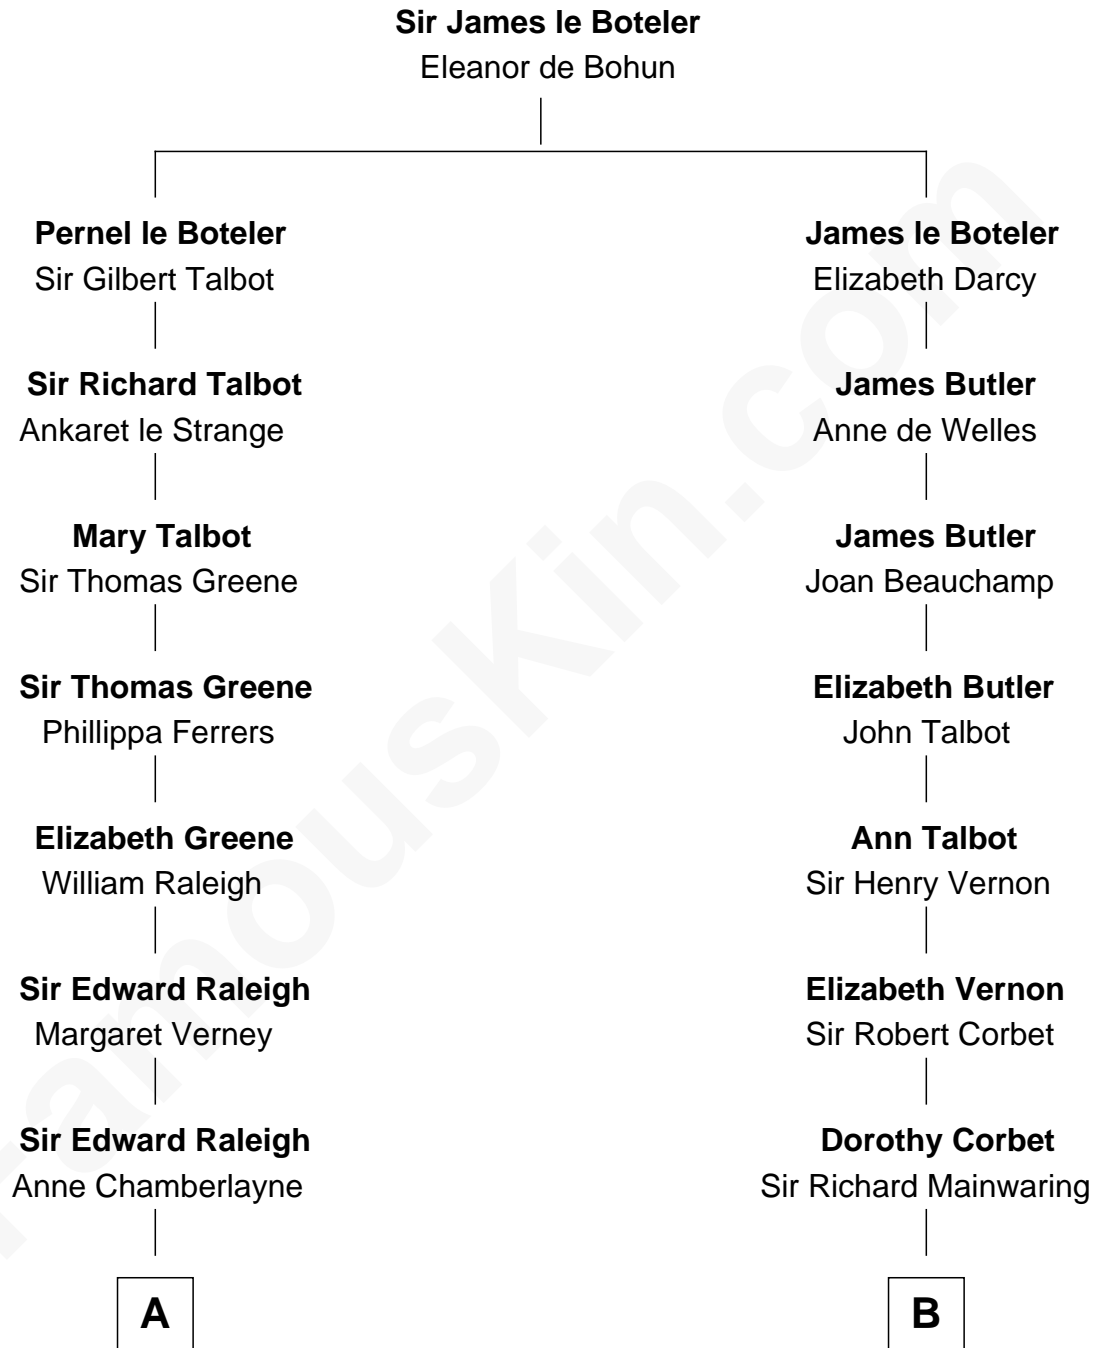

FamousKin.com Relationship Chart of

Tuesday Weld

TV and Movie Actress

19th cousin 2 times removed of

John Foster Dulles

52nd U.S. Secretary of State

C

Alfred Rodman
Anna Lothrop Motley

Eloise Rodman
Stephen Minot Weld

Edward Motley Weld
Sarah Lothrop King

Lothrop Motley Weld
Yosene Balfour Ker

Tuesday Weld
TV and Movie Actress

D

Harriet Lathrop Winslow
Rev. John Welsh Dulles

Allen Macy Dulles
Edith Foster