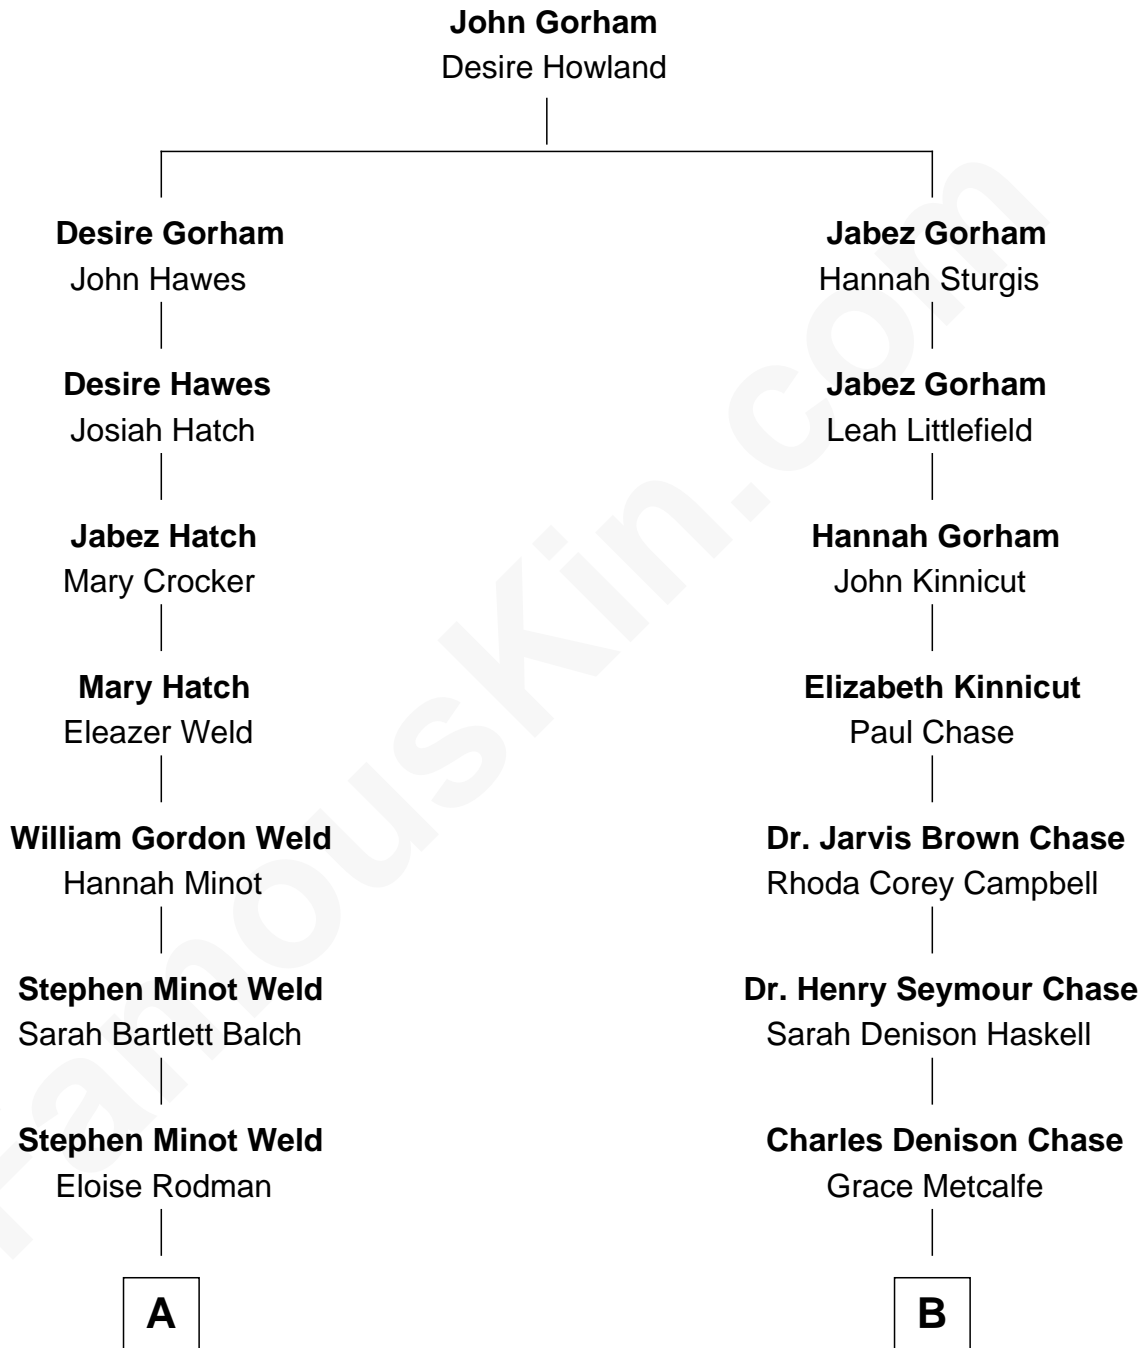

## Relationship Chart of

**Tuesday Weld**

*TV and Movie Actress*

9th cousin of

**Chevy Chase**

*Comedian, Actor and Writer*

FamousKin.com