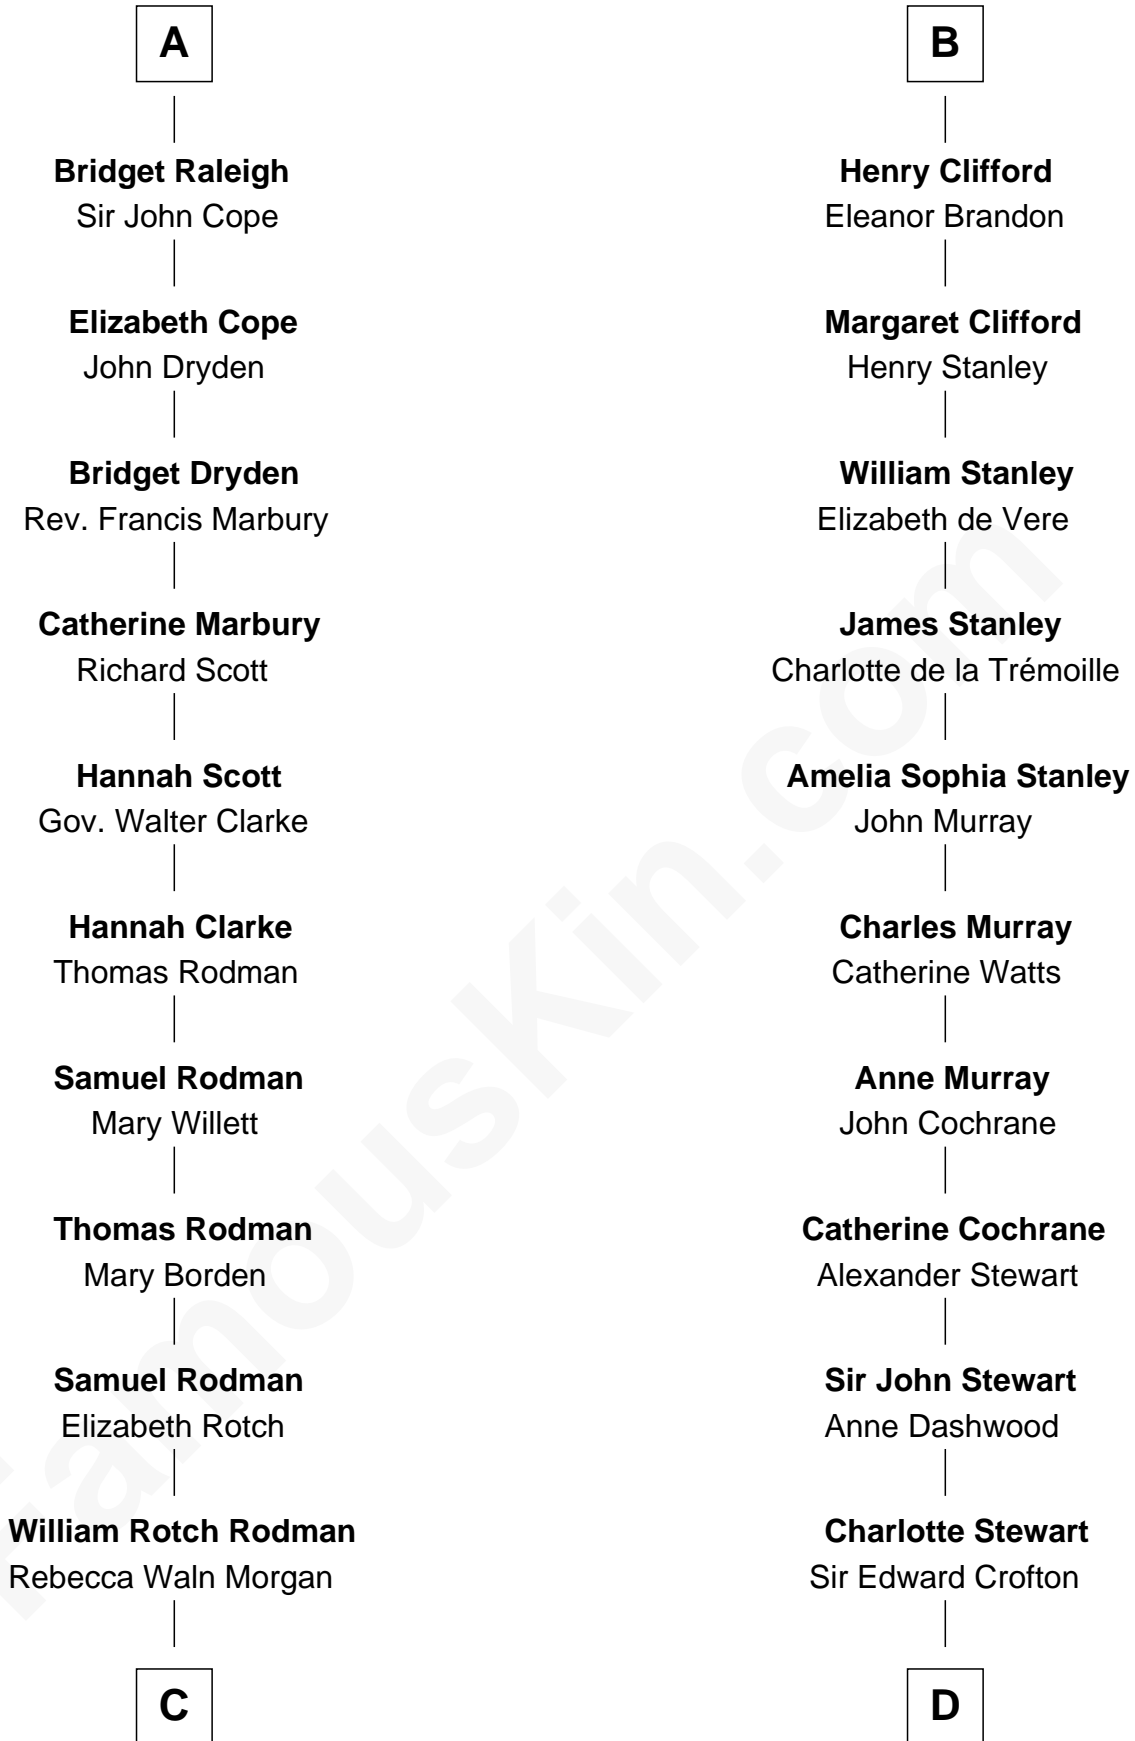

Elizabeth Greene

William Raleigh

Sir Edward Raleigh

Margaret Verney

Sir Edward Raleigh

Anne Chamberlayne

A

Elizabeth le Despencer

Maurice de Berkeley

Thomas de Berkeley

Margaret de Lisle

Elizabeth de Berkeley

Richard de Beauchamp

Eleanor Beauchamp

Edmund Beaufort

Eleanor Beaufort

Sir Robert Spencer

Catherine Spencer

Henry Algernon Percy

Margaret Percy

Henry Clifford

B

C

Alfred Rodman
Anna Lothrop Motley

Eloise Rodman
Stephen Minot Weld

Edward Motley Weld
Sarah Lothrop King

Lothrop Motley Weld
Yosene Balfour Ker

Tuesday Weld
TV and Movie Actress

D

Frederica Crofton
Hubert McLaughlin

Vivian Guy Ouseley McLaughlin
Edith Jane Martineau