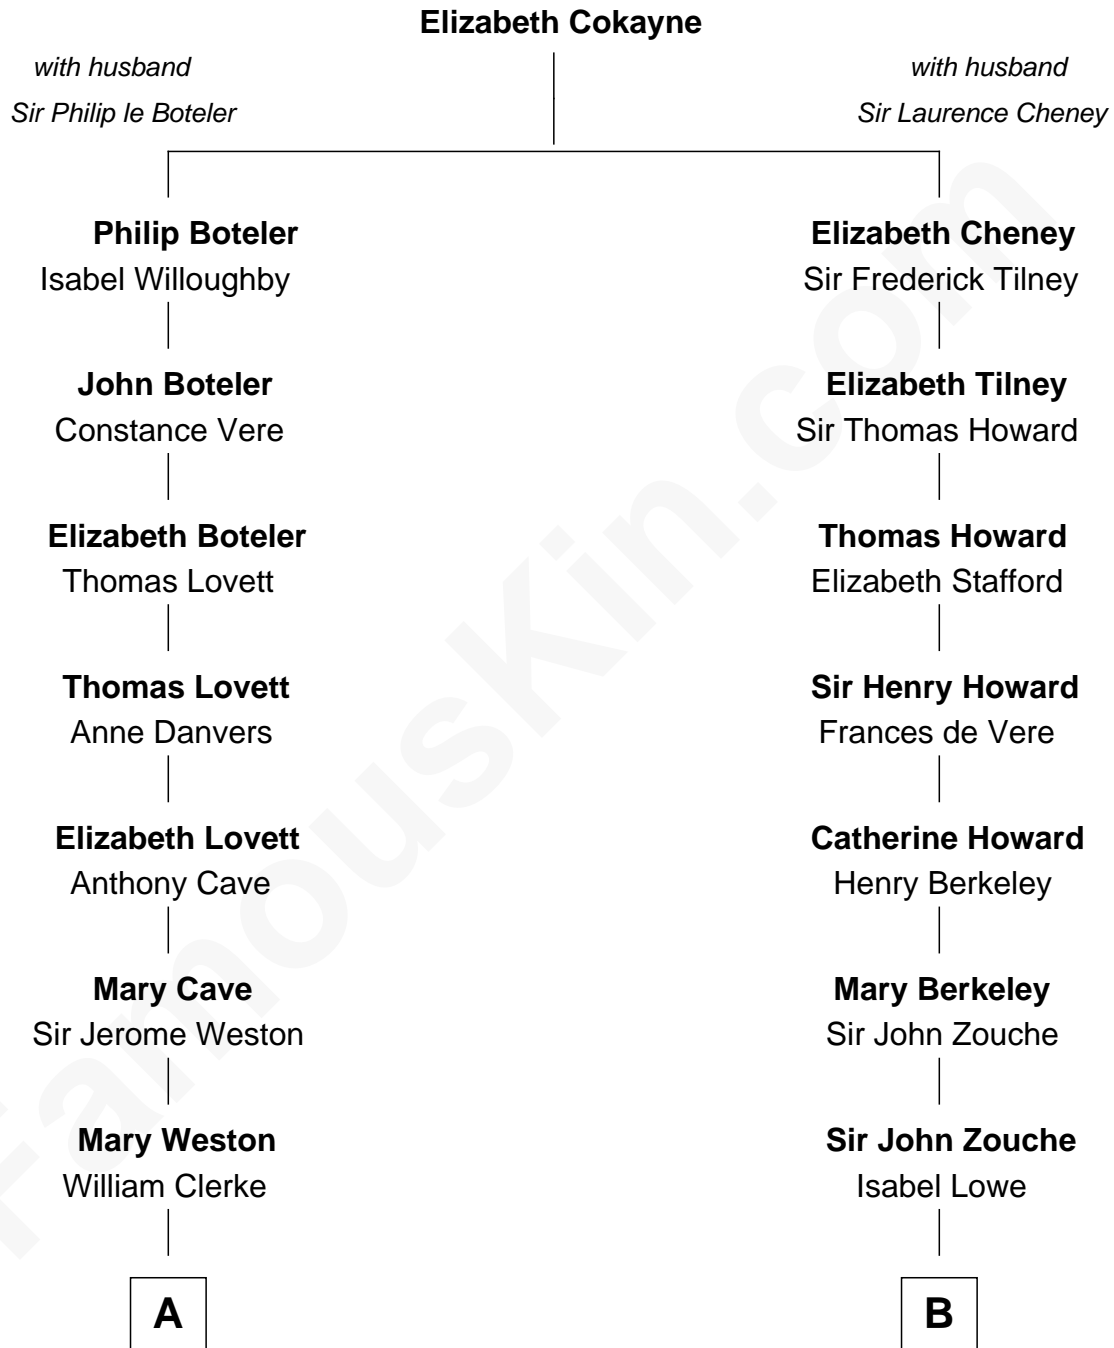

FamousKin.com Relationship Chart of

Tuesday Weld

TV and Movie Actress

16th cousin 2 times removed of

Thomas Hunt Morgan

Nobel Prize Winner in Physiology or Medicine

C

—
Lothrop Motley Weld

Yosene Balfour Ker

—
Tuesday Weld

TV and Movie Actress

FamousKin.com