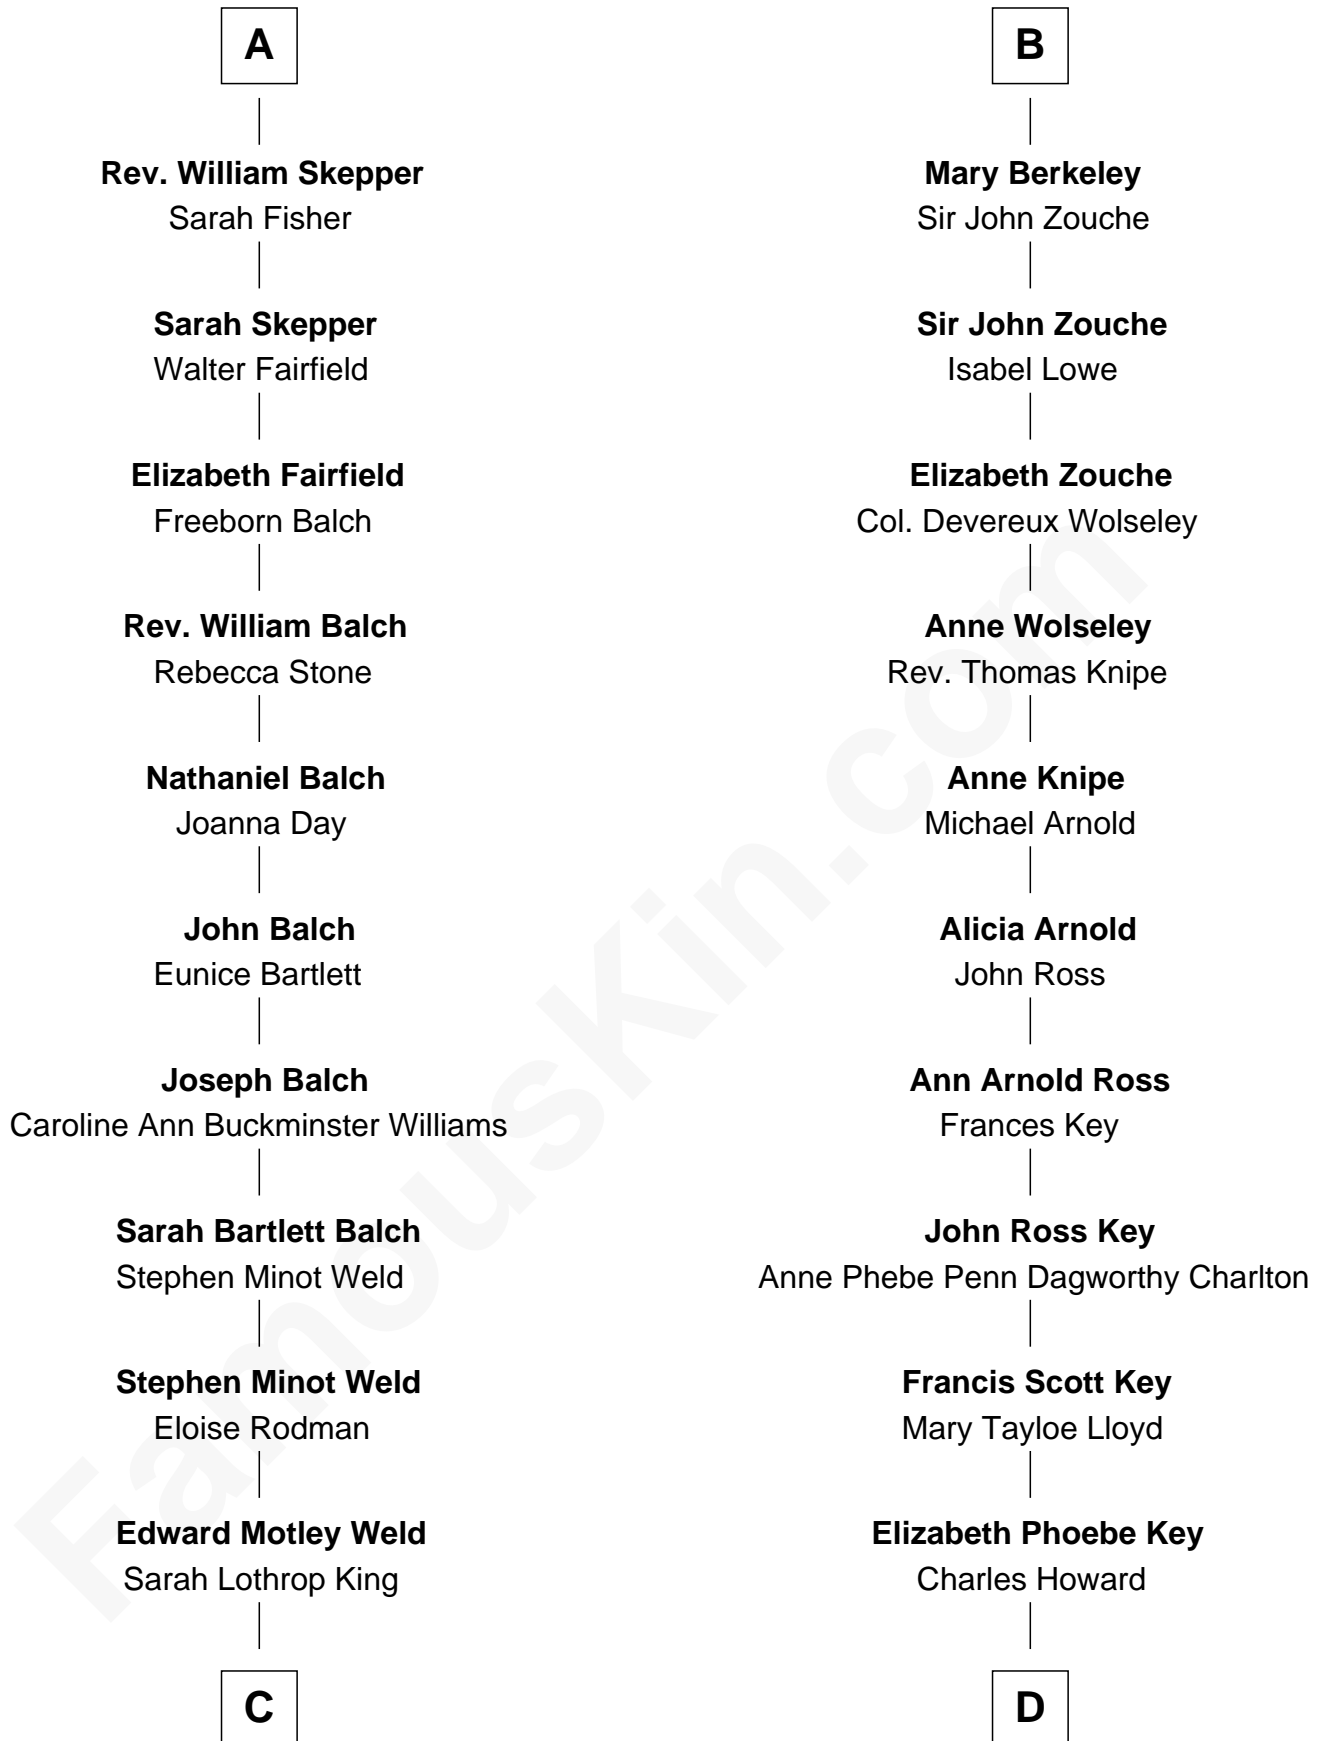

FamousKin.com Relationship Chart of

Tuesday Weld

TV and Movie Actress

18th cousin of

Thomas Hunt Morgan

Nobel Prize Winner in Physiology or Medicine

Sir Henry Percy
Elizabeth Mortimer

C

Lothrop Motley Weld

Yosene Balfour Ker

Tuesday Weld

TV and Movie Actress

D

Ellen Key Howard

Charlton Hunt Morgan

Thomas Hunt Morgan