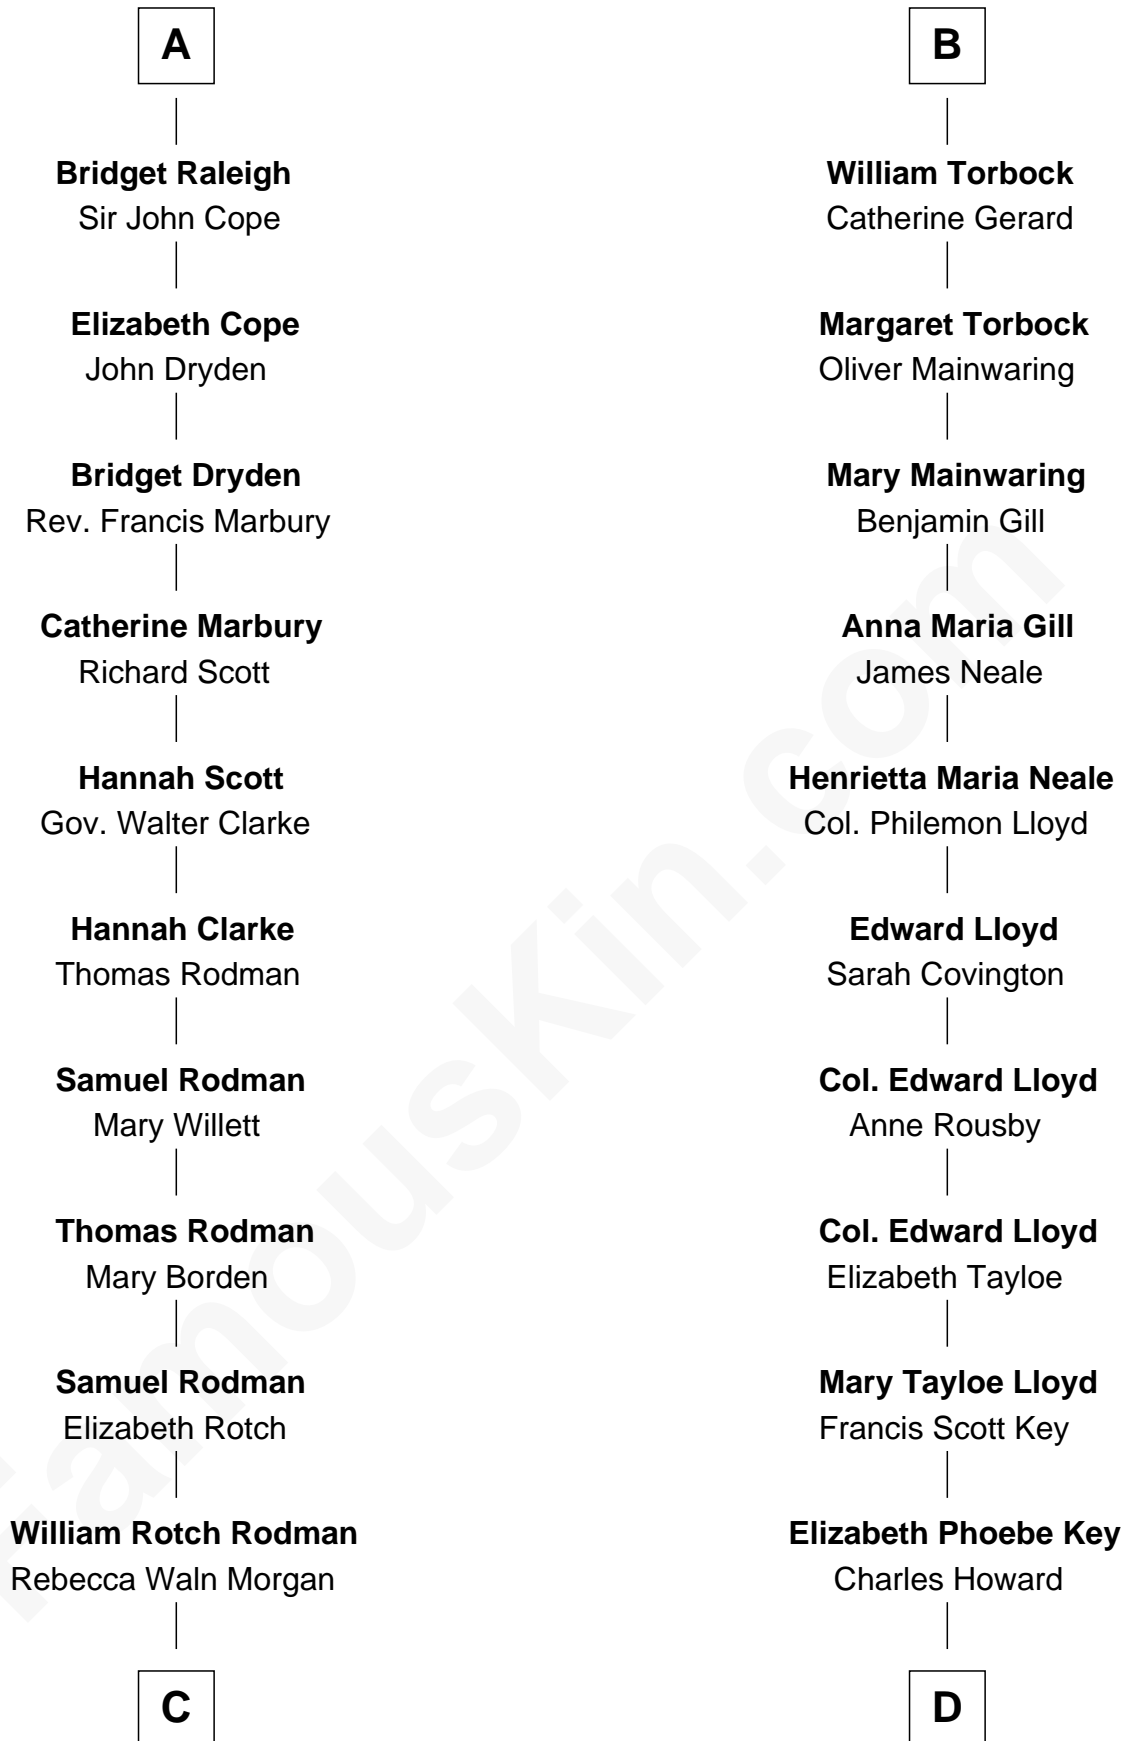

FamousKin.com

Relationship Chart of

Tuesday Weld

TV and Movie Actress

18th cousin 3 times removed of

Thomas Hunt Morgan

Nobel Prize Winner in Physiology or Medicine

Edmund Fitzalan

Alice de Warenne

C

Alfred Rodman
Anna Lothrop Motley

Eloise Rodman
Stephen Minot Weld

Edward Motley Weld
Sarah Lothrop King

Lothrop Motley Weld
Yosene Balfour Ker

Tuesday Weld
TV and Movie Actress

D