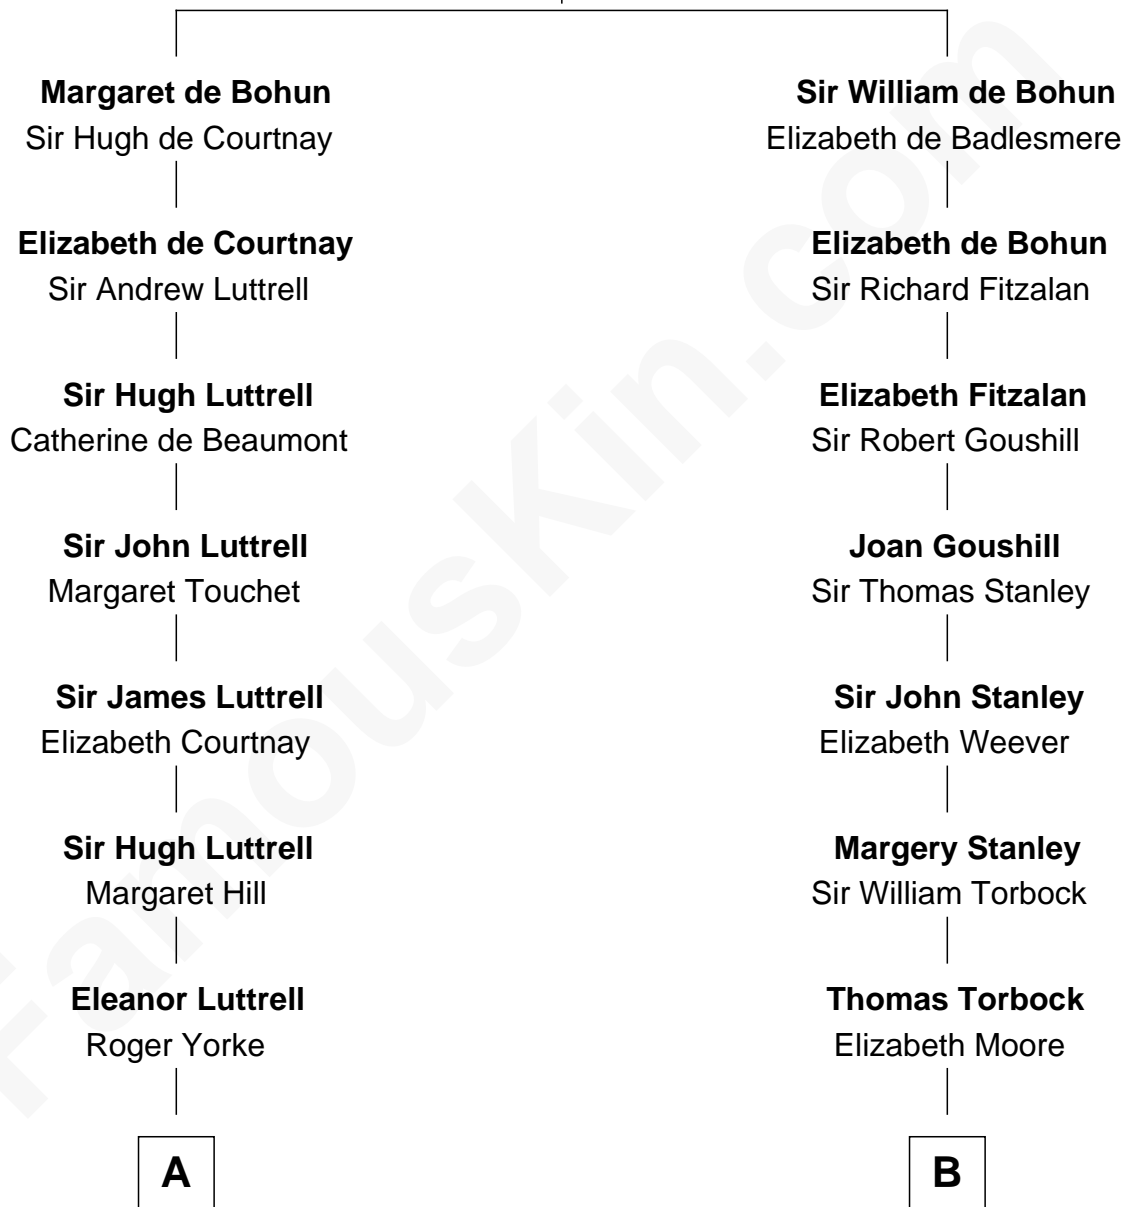

FamousKin.com

Relationship Chart of

Tuesday Weld

TV and Movie Actress

18th cousin 2 times removed of

Thomas Hunt Morgan

Nobel Prize Winner in Physiology or Medicine

Humphrey de Bohun
Elizabeth Plantagenet

C

Eloise Rodman
Stephen Minot Weld

Edward Motley Weld
Sarah Lothrop King

Lothrop Motley Weld
Yosene Balfour Ker

Tuesday Weld
TV and Movie Actress

D

Ellen Key Howard
Charlton Hunt Morgan

Thomas Hunt Morgan
Nobel Prize Winner