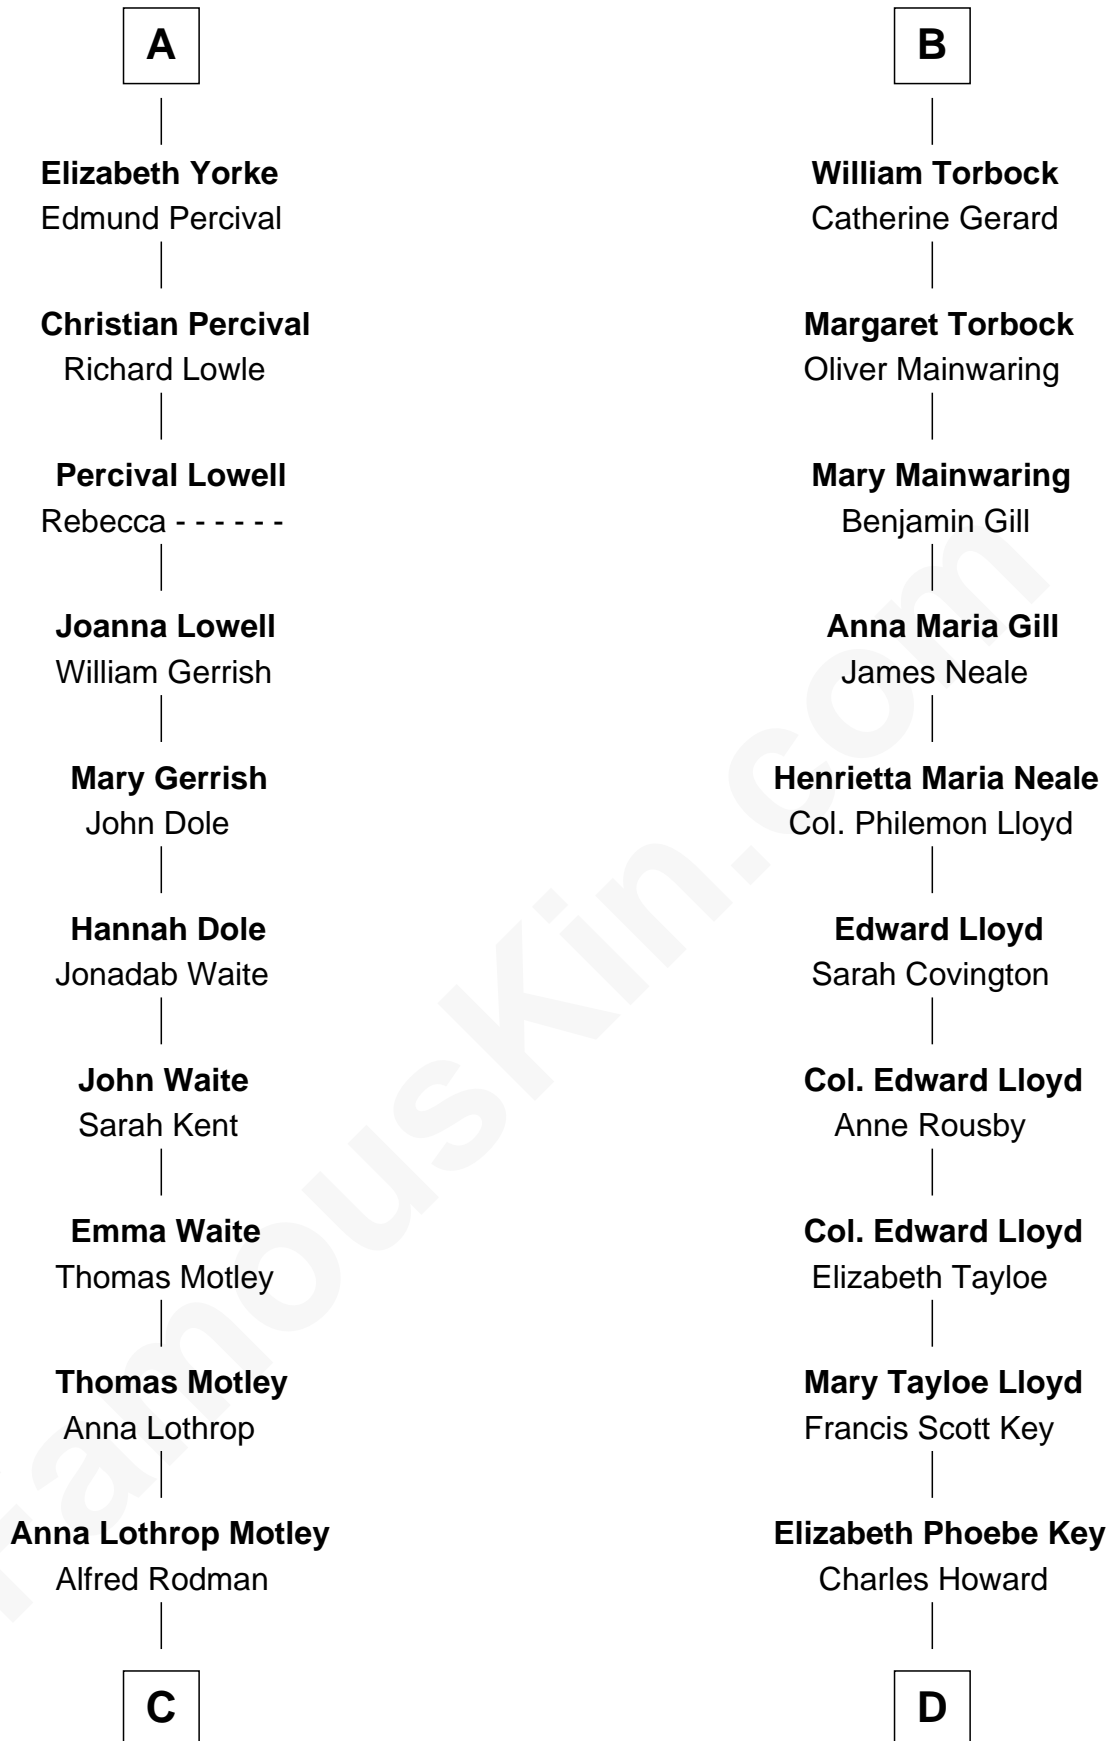

FamousKin.com

Relationship Chart of

Tuesday Weld

TV and Movie Actress

18th cousin 2 times removed of

Thomas Hunt Morgan

Nobel Prize Winner in Physiology or Medicine

Humphrey de Bohun
Elizabeth Plantagenet

C

Eloise Rodman
Stephen Minot Weld

Edward Motley Weld
Sarah Lothrop King

Lothrop Motley Weld
Yosene Balfour Ker

Tuesday Weld
TV and Movie Actress

D

Ellen Key Howard
Charlton Hunt Morgan

Thomas Hunt Morgan
Nobel Prize Winner