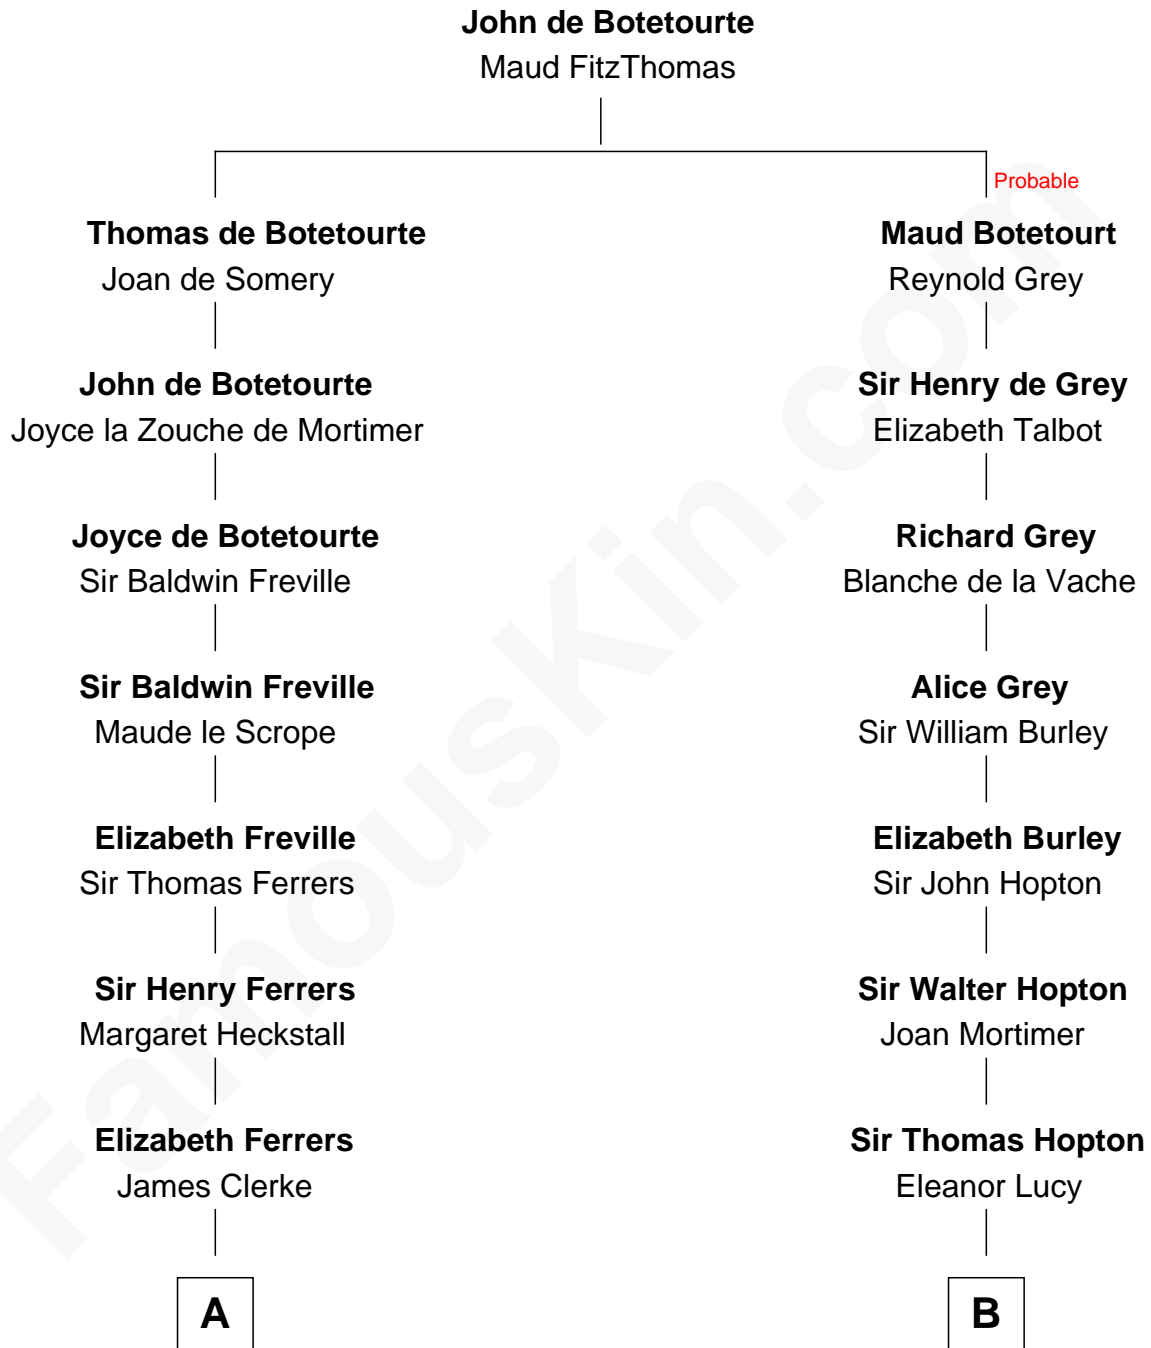

FamousKin.com Relationship Chart of

Tuesday Weld

TV and Movie Actress

21st cousin of

Marjorie Post

Founder of General Foods

C

Alfred Rodman
Anna Lothrop Motley

Eloise Rodman
Stephen Minot Weld

Edward Motley Weld
Sarah Lothrop King

Lothrop Motley Weld
Yosene Balfour Ker

Tuesday Weld
TV and Movie Actress

D

Azel Lathrop
Elizabeth Hyde

Erastus Lathrop
Sarah Bailey

Caroline Cushman Lathrop
Charles Rollin Post

Charles William Post
Elle Letitia Merriweather

Marjorie Post
Founder of General Foods