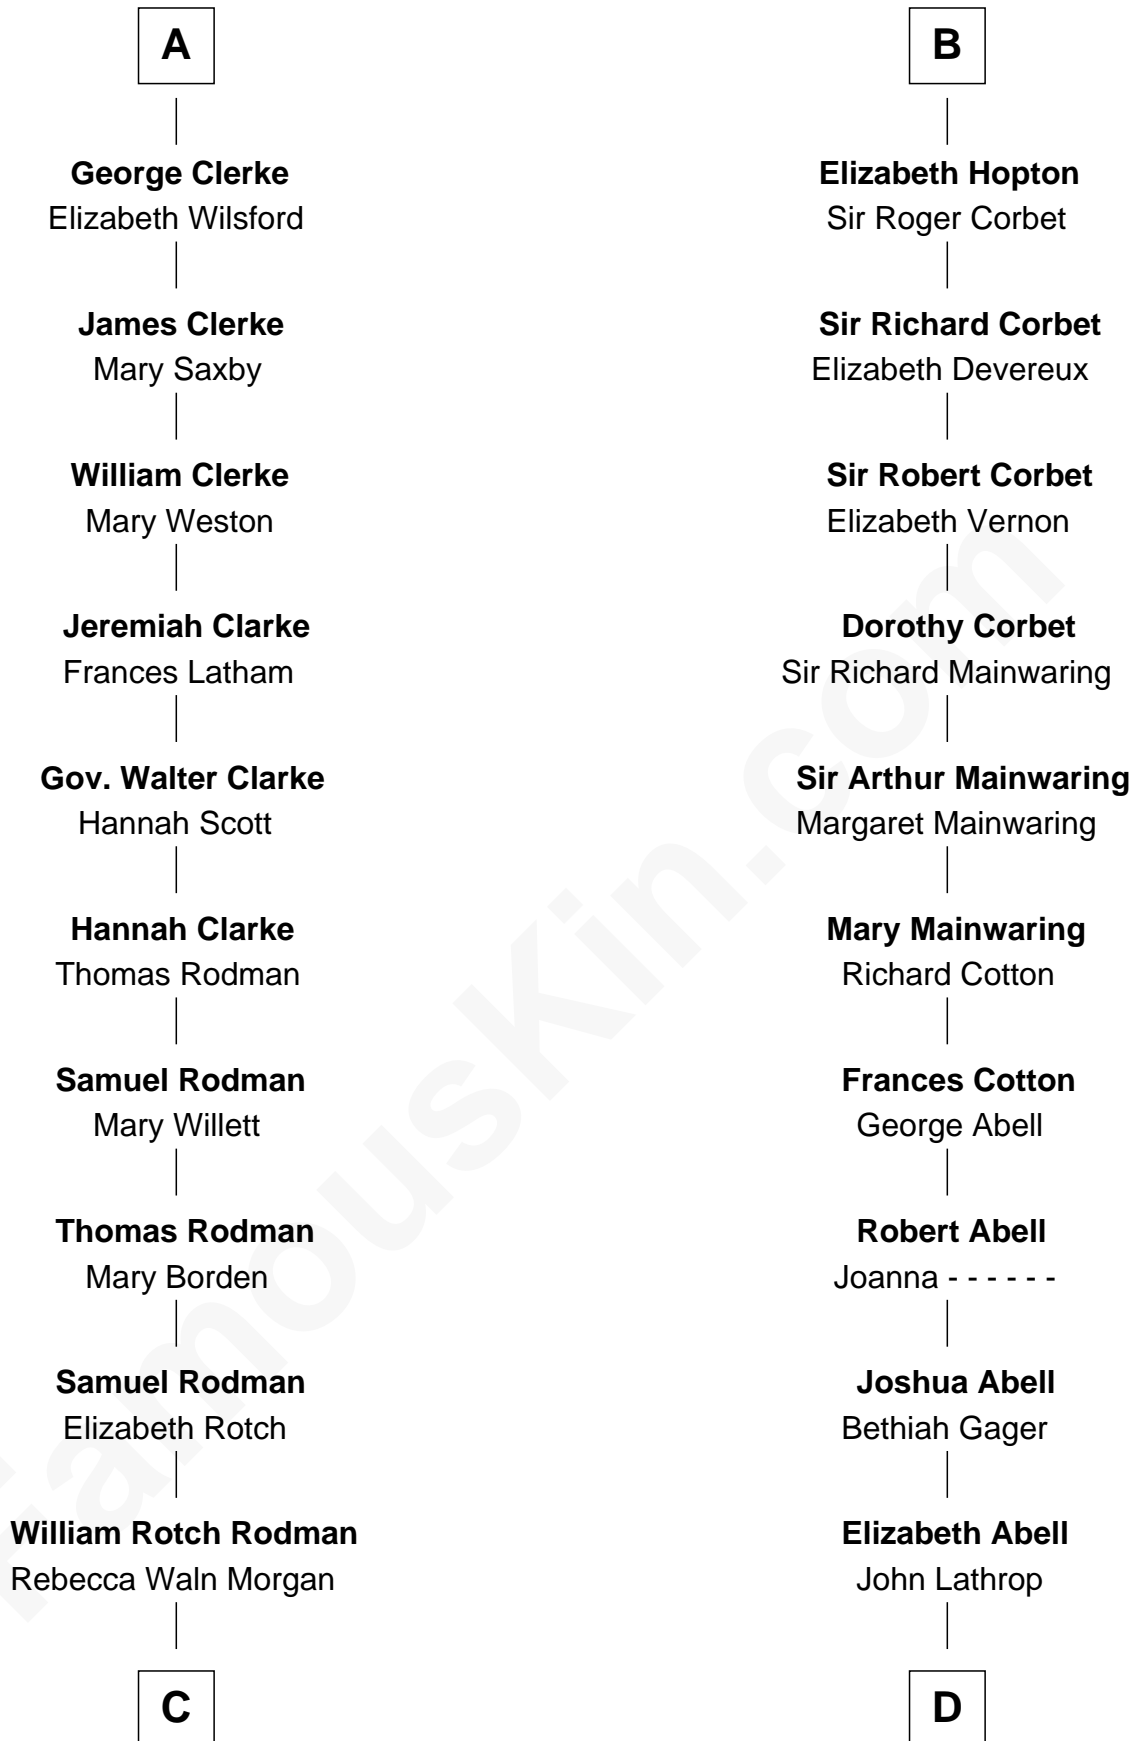

FamousKin.com Relationship Chart of

Tuesday Weld

TV and Movie Actress

21st cousin of

Marjorie Post

Founder of General Foods

C

Alfred Rodman
Anna Lothrop Motley

Eloise Rodman
Stephen Minot Weld

Edward Motley Weld
Sarah Lothrop King

Lothrop Motley Weld
Yosene Balfour Ker

Tuesday Weld
TV and Movie Actress

D

Azel Lathrop
Elizabeth Hyde

Erastus Lathrop
Sarah Bailey

Caroline Cushman Lathrop
Charles Rollin Post

Charles William Post
Elle Letitia Merriweather

Marjorie Post
Founder of General Foods