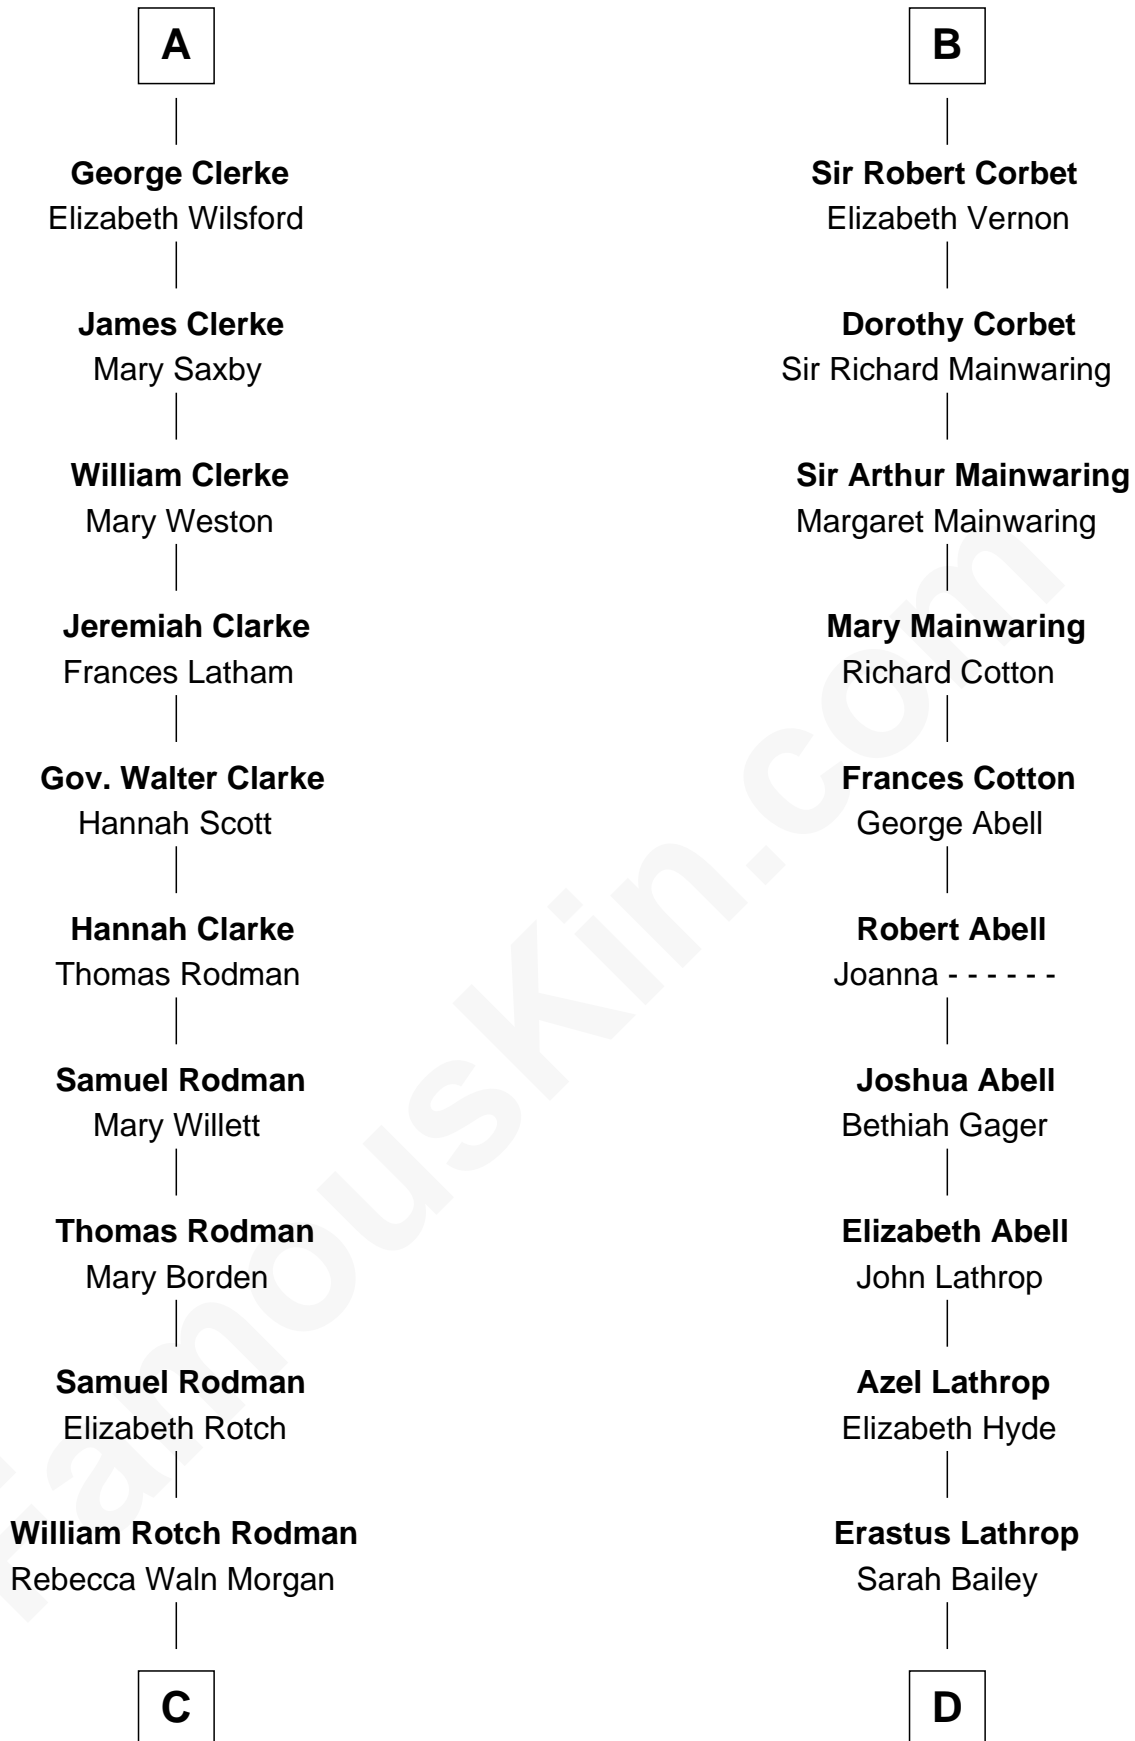

# FamousKin.com Relationship Chart of

**Tuesday Weld**

*TV and Movie Actress*

19th cousin 2 times removed of

**Marjorie Post**

*Founder of General Foods*

**Sir Thebaud de Verdun**

*with wife  
Elizabeth de Clare*

*with wife  
Maud Mortimer*

**C**

**Alfred Rodman**  
Anna Lothrop Motley

**Eloise Rodman**  
Stephen Minot Weld

**Edward Motley Weld**  
Sarah Lothrop King

**Lothrop Motley Weld**  
Yosene Balfour Ker

**Tuesday Weld**  
*TV and Movie Actress*

**D**

**Caroline Cushman Lathrop**  
Charles Rollin Post

**Charles William Post**  
Elle Letitia Merriweather

**Marjorie Post**  
*Founder of General Foods*