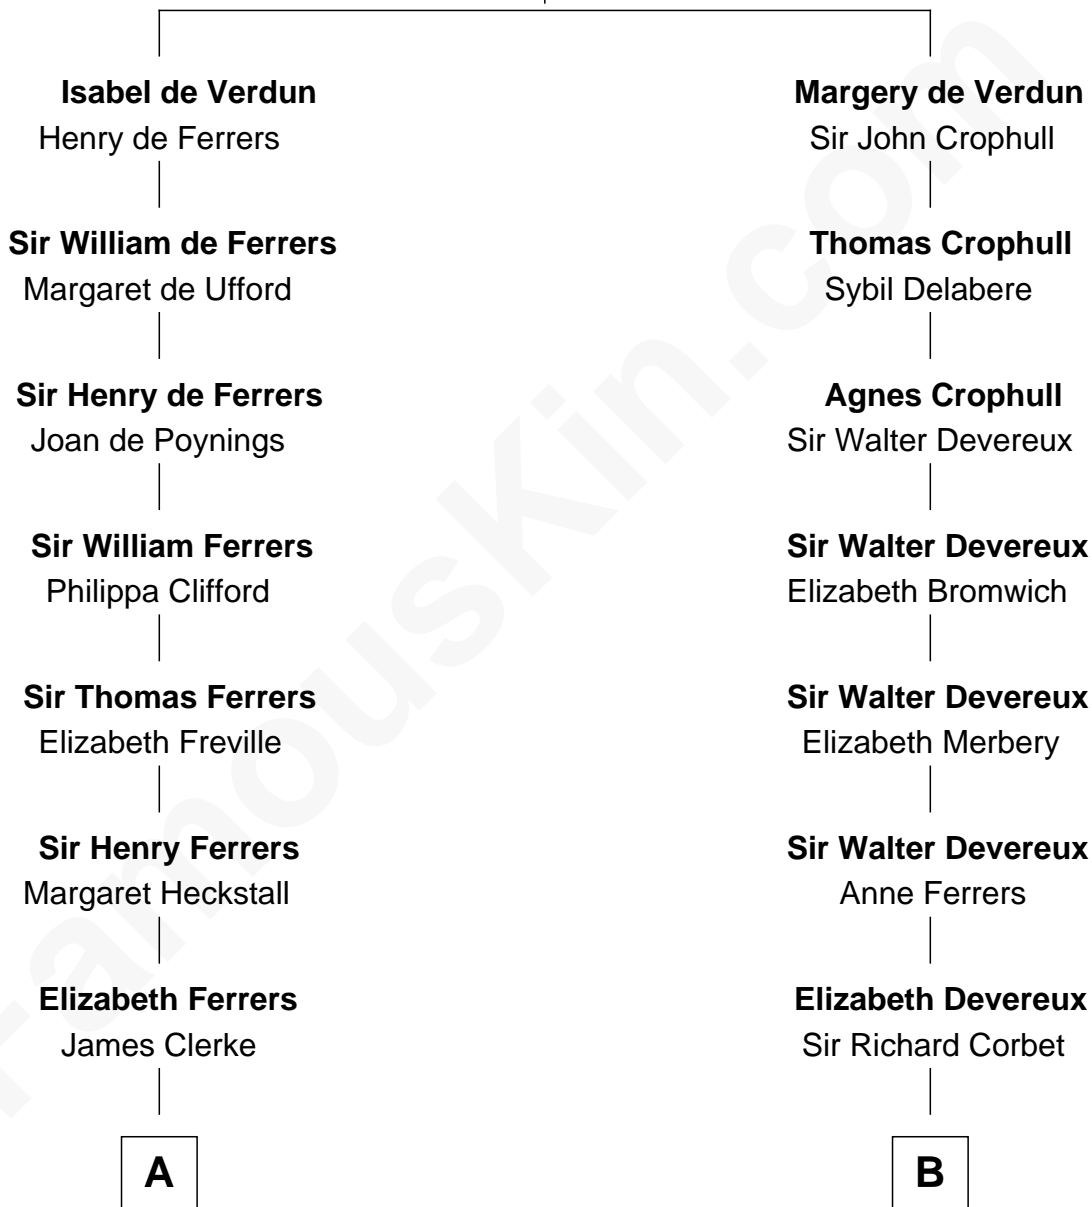

# FamousKin.com Relationship Chart of

**Tuesday Weld**

*TV and Movie Actress*

19th cousin 2 times removed of

**Marjorie Post**

*Founder of General Foods*

**Sir Thebaud de Verdun**

*with wife  
Elizabeth de Clare*

*with wife  
Maud Mortimer*

**C**

**Alfred Rodman**  
Anna Lothrop Motley

**Eloise Rodman**  
Stephen Minot Weld

**Edward Motley Weld**  
Sarah Lothrop King

**Lothrop Motley Weld**  
Yosene Balfour Ker

**Tuesday Weld**  
*TV and Movie Actress*

**D**

**Caroline Cushman Lathrop**  
Charles Rollin Post

**Charles William Post**  
Elle Letitia Merriweather

**Marjorie Post**  
*Founder of General Foods*