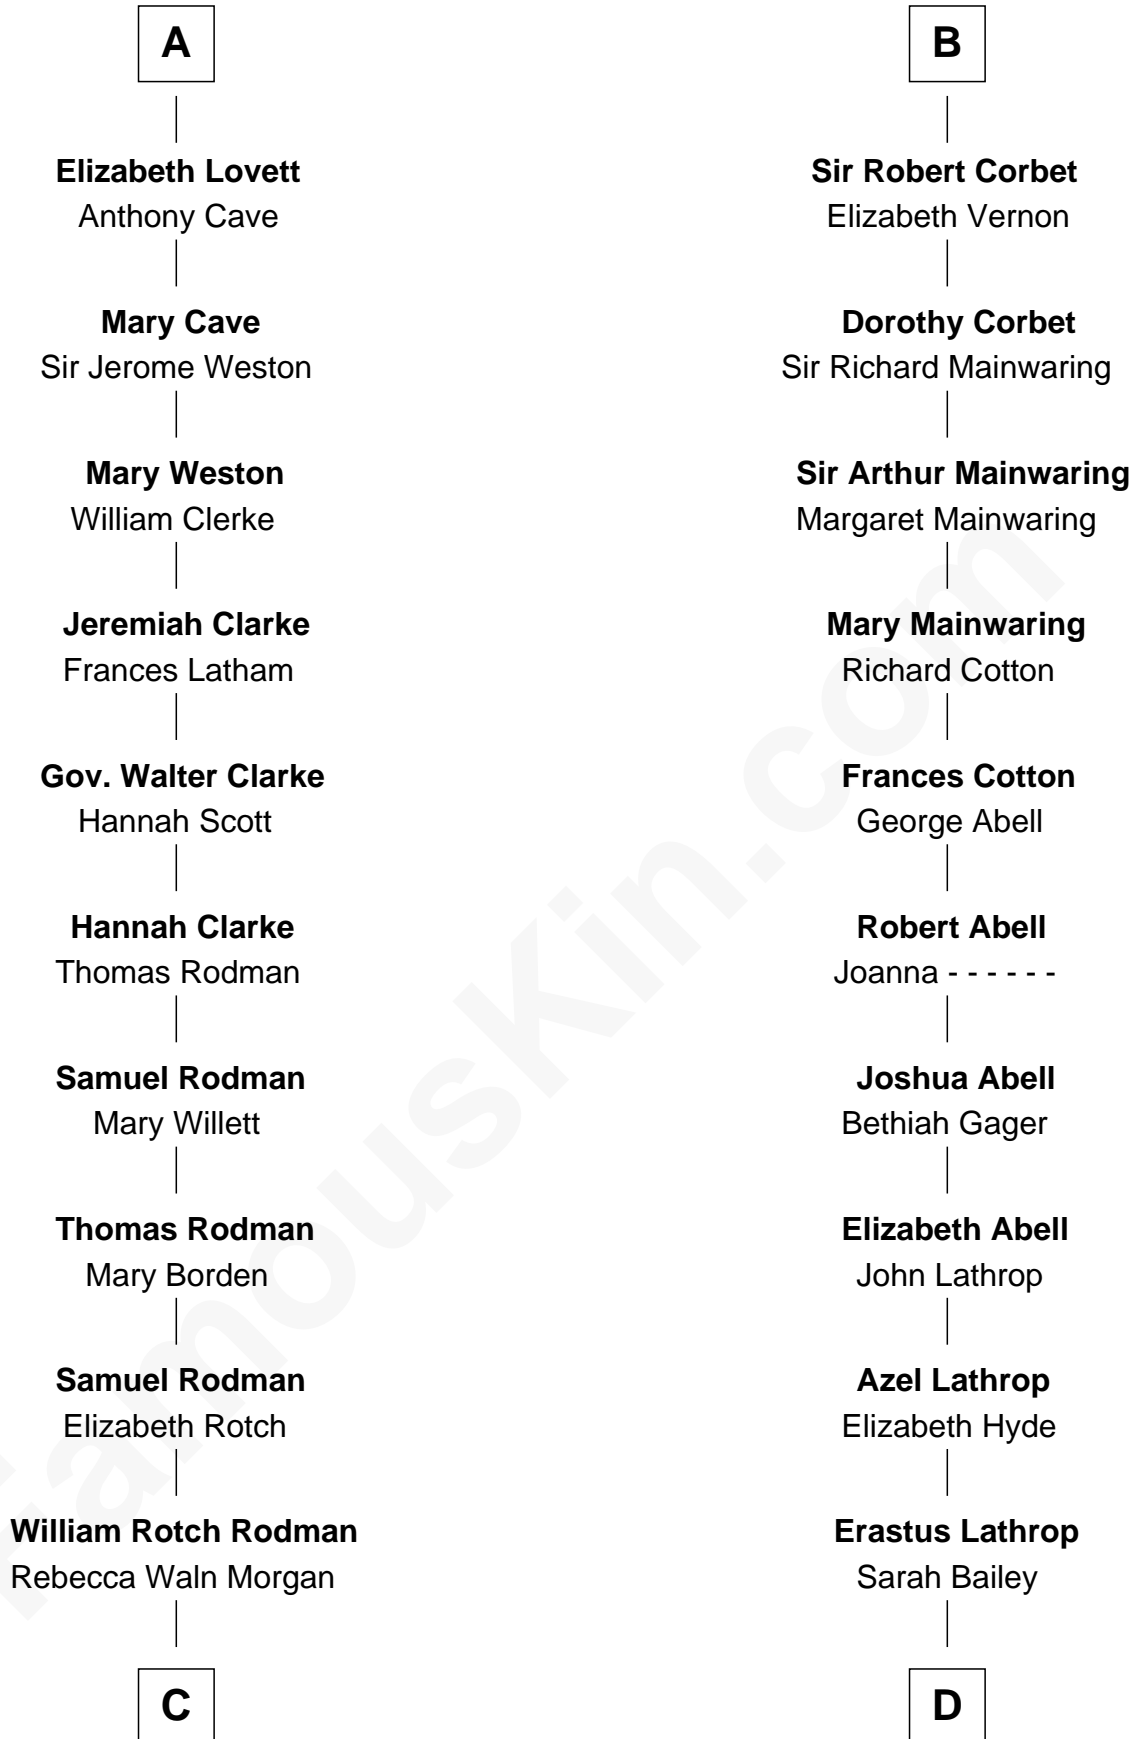

FamousKin.com Relationship Chart of

Tuesday Weld

TV and Movie Actress

19th cousin 2 times removed of

Marjorie Post

Founder of General Foods

C

Alfred Rodman
Anna Lothrop Motley

Eloise Rodman
Stephen Minot Weld

Edward Motley Weld
Sarah Lothrop King

Lothrop Motley Weld
Yosene Balfour Ker

Tuesday Weld
TV and Movie Actress

D

Caroline Cushman Lathrop
Charles Rollin Post

Charles William Post
Elle Letitia Merriweather