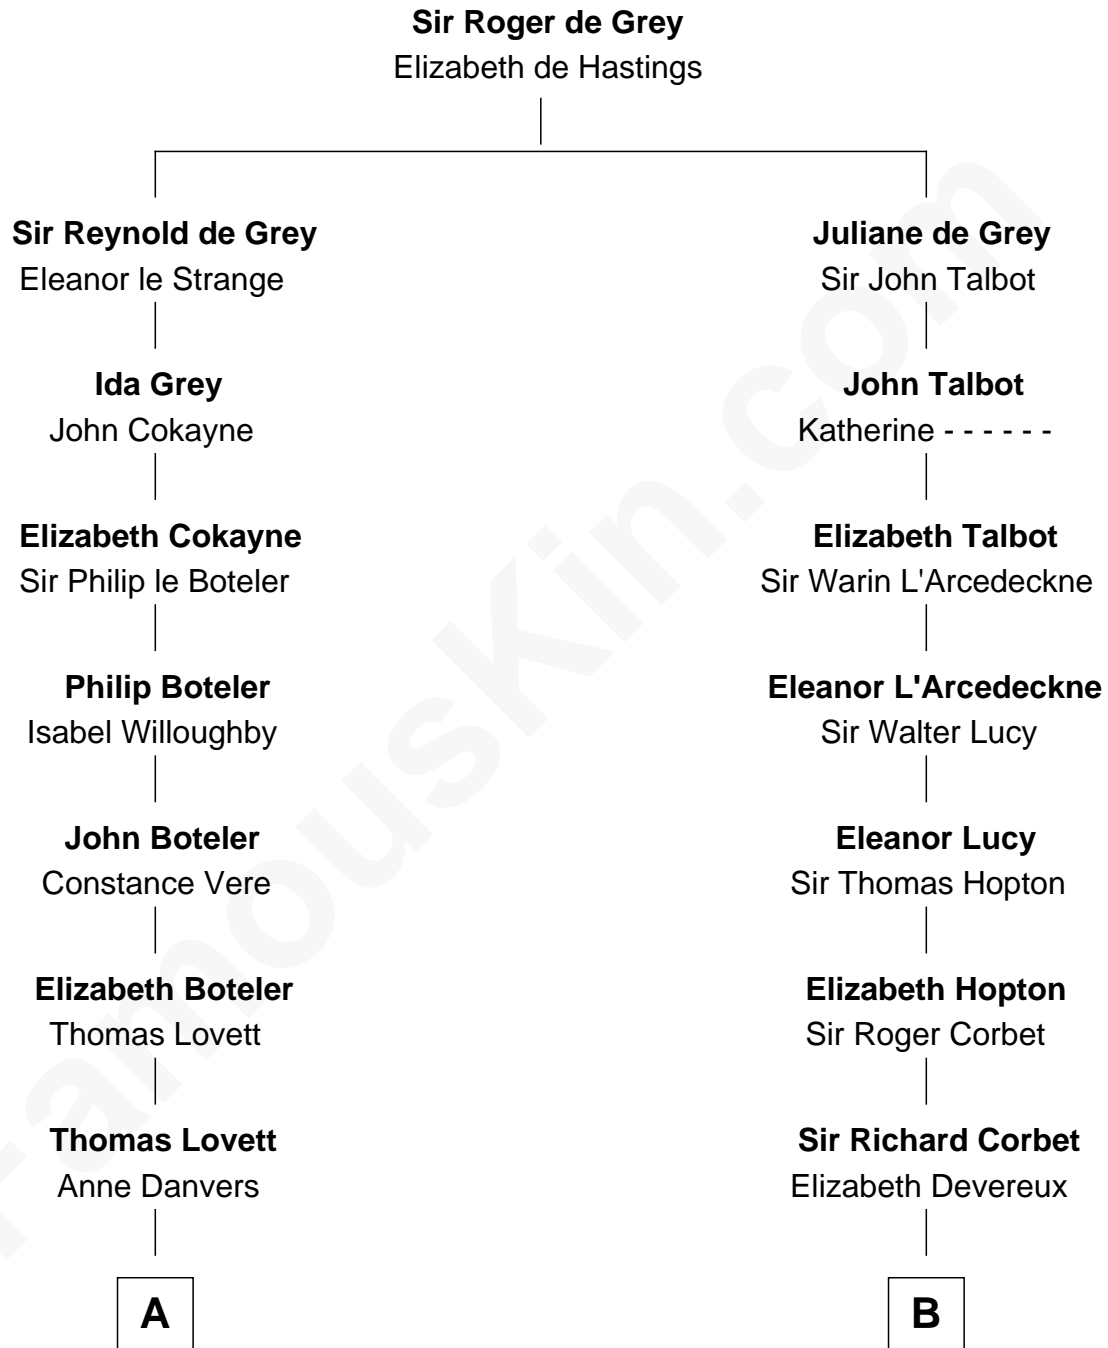

FamousKin.com Relationship Chart of

Tuesday Weld

TV and Movie Actress

19th cousin 2 times removed of

Marjorie Post

Founder of General Foods

C

Alfred Rodman
Anna Lothrop Motley

Eloise Rodman
Stephen Minot Weld

Edward Motley Weld
Sarah Lothrop King

Lothrop Motley Weld
Yosene Balfour Ker

Tuesday Weld
TV and Movie Actress

D

Caroline Cushman Lathrop
Charles Rollin Post

Charles William Post
Elle Letitia Merriweather