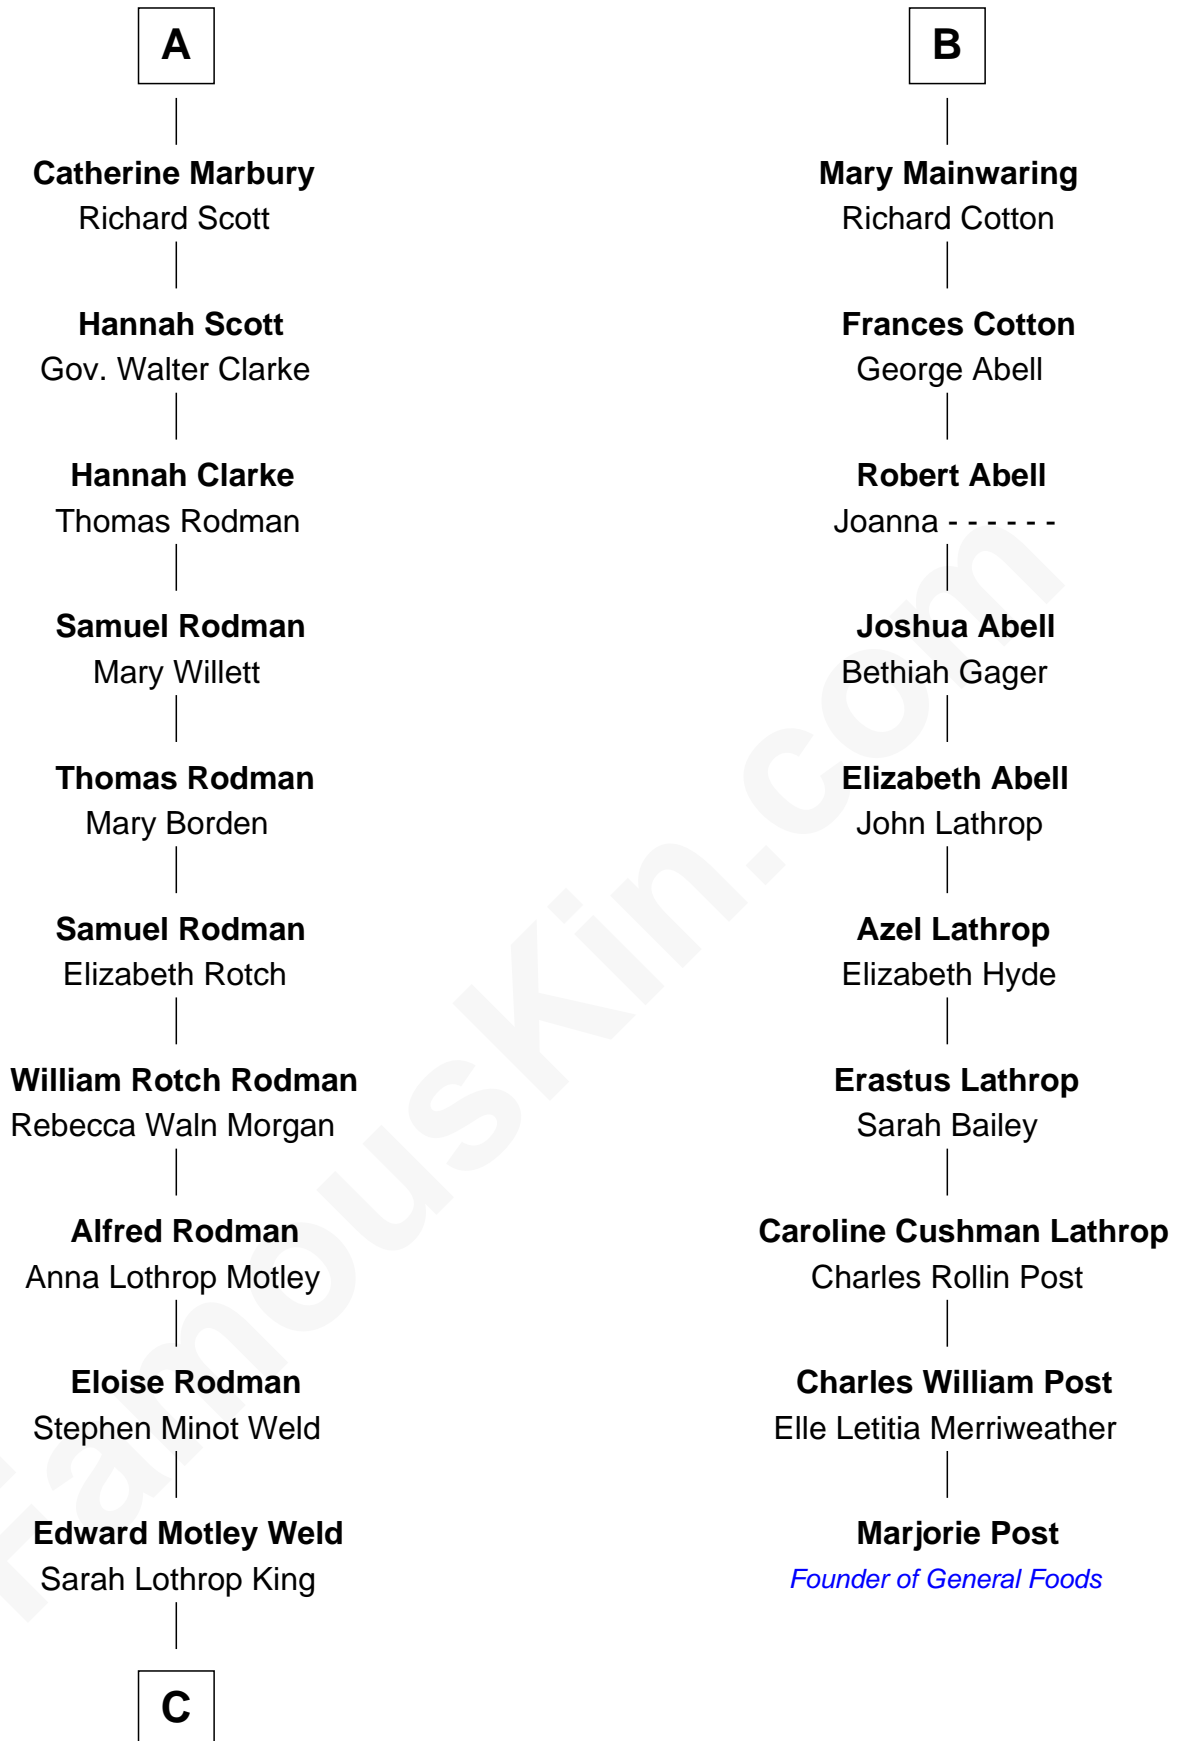

FamousKin.com Relationship Chart of

Tuesday Weld

TV and Movie Actress

16th cousin 2 times removed of

Marjorie Post

Founder of General Foods

Robert de Ferrers
Margaret Despencer

C

—
Lothrop Motley Weld

Yosene Balfour Ker

—
Tuesday Weld

TV and Movie Actress

FamousKin.com