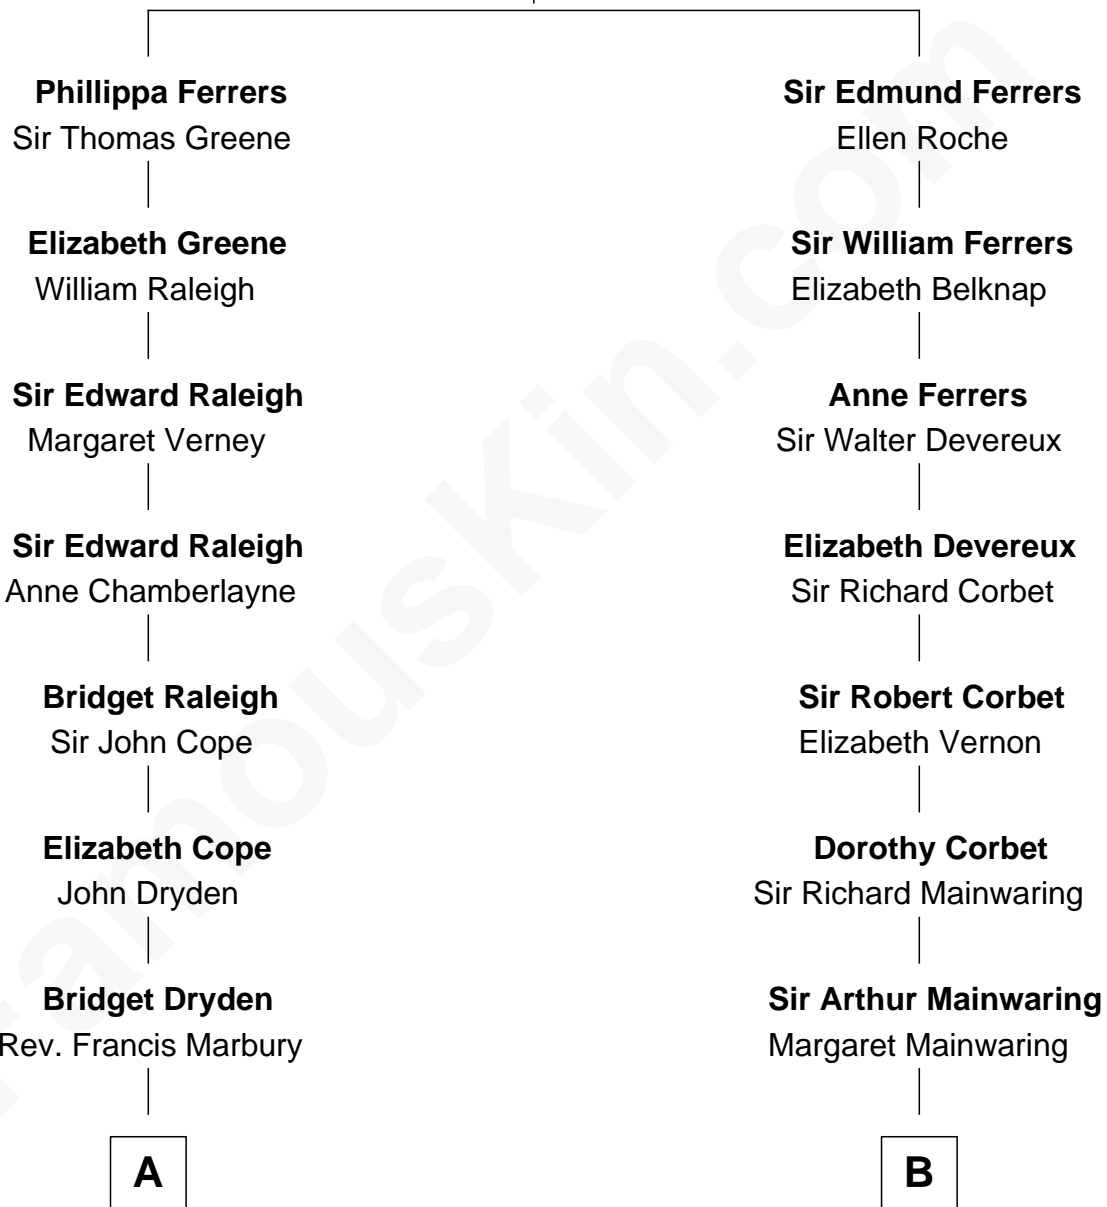

FamousKin.com Relationship Chart of

Tuesday Weld

TV and Movie Actress

16th cousin 2 times removed of

Marjorie Post

Founder of General Foods

Robert de Ferrers
Margaret Despencer

C

—
Lothrop Motley Weld

Yosene Balfour Ker

—
Tuesday Weld

TV and Movie Actress

FamousKin.com