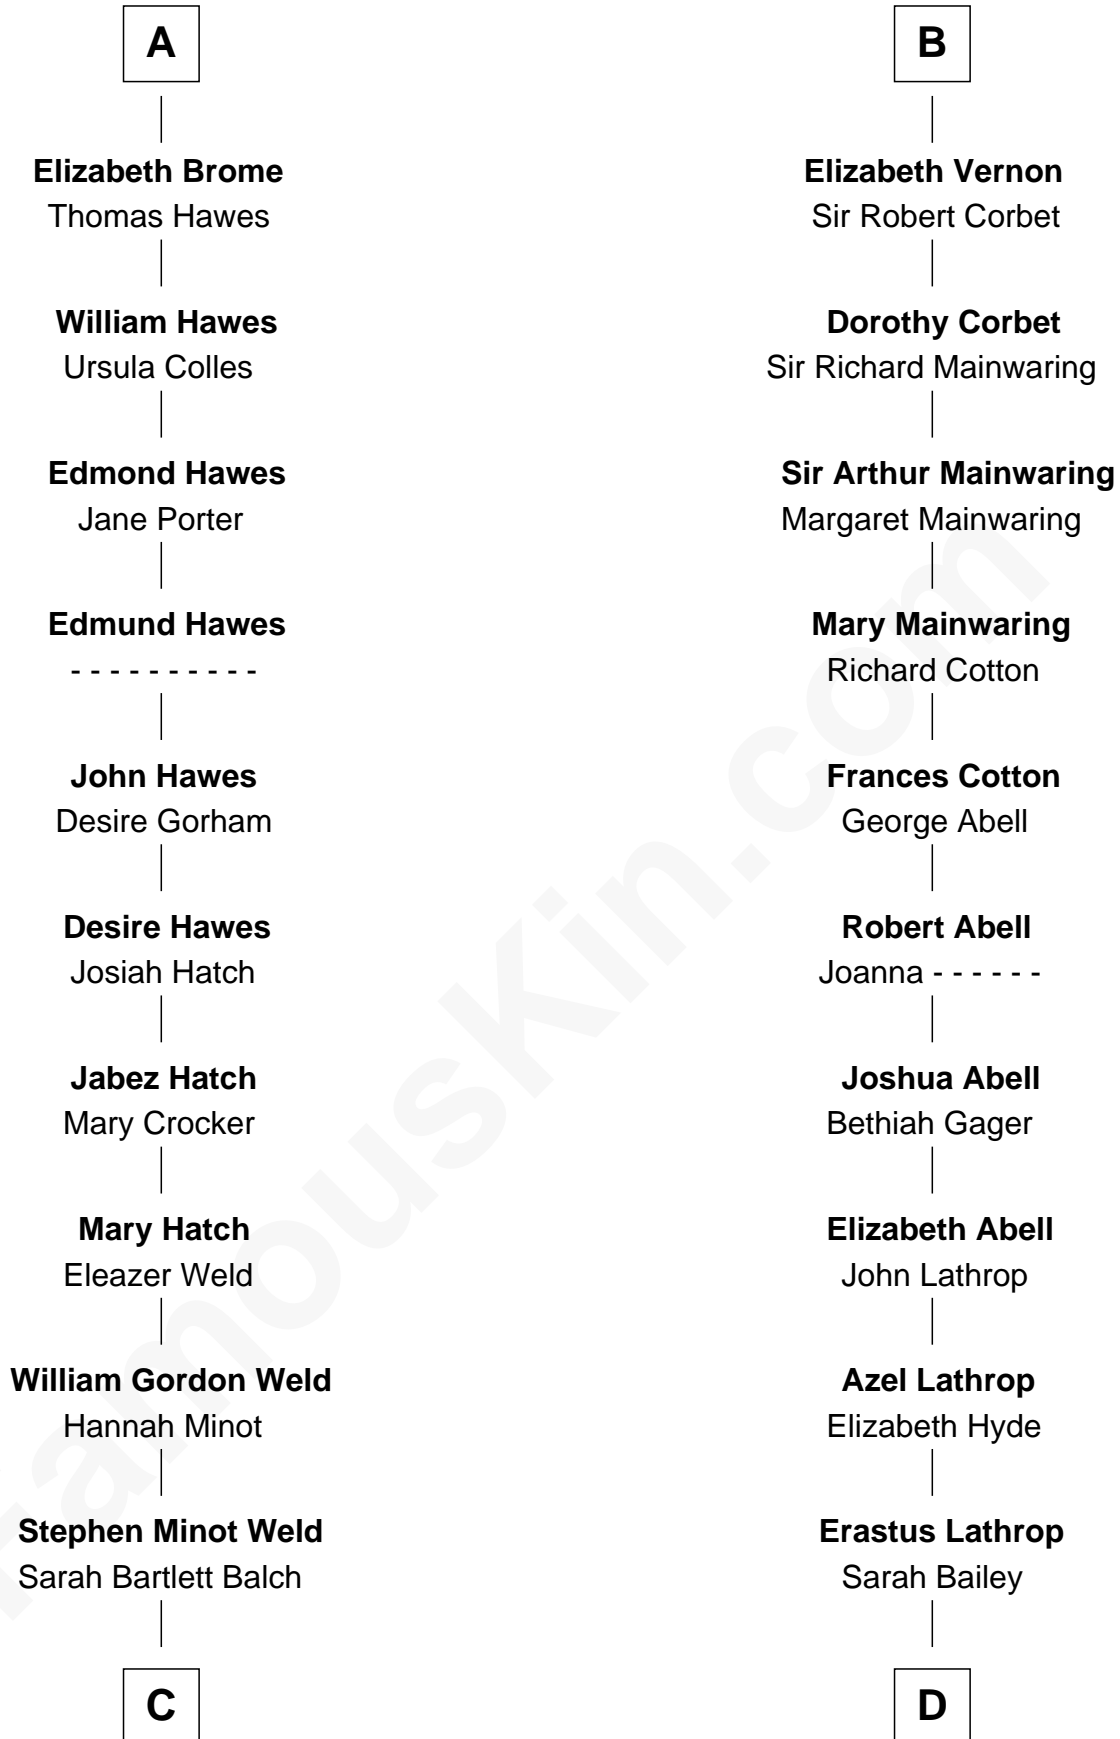

FamousKin.com Relationship Chart of

Tuesday Weld

TV and Movie Actress

19th cousin 1 time removed of

Marjorie Post

Founder of General Foods

Sir Robert de Ros

Isabel de Aubeney

C

Stephen Minot Weld

Eloise Rodman

Edward Motley Weld

Sarah Lothrop King

Lothrop Motley Weld

Yosene Balfour Ker

Tuesday Weld