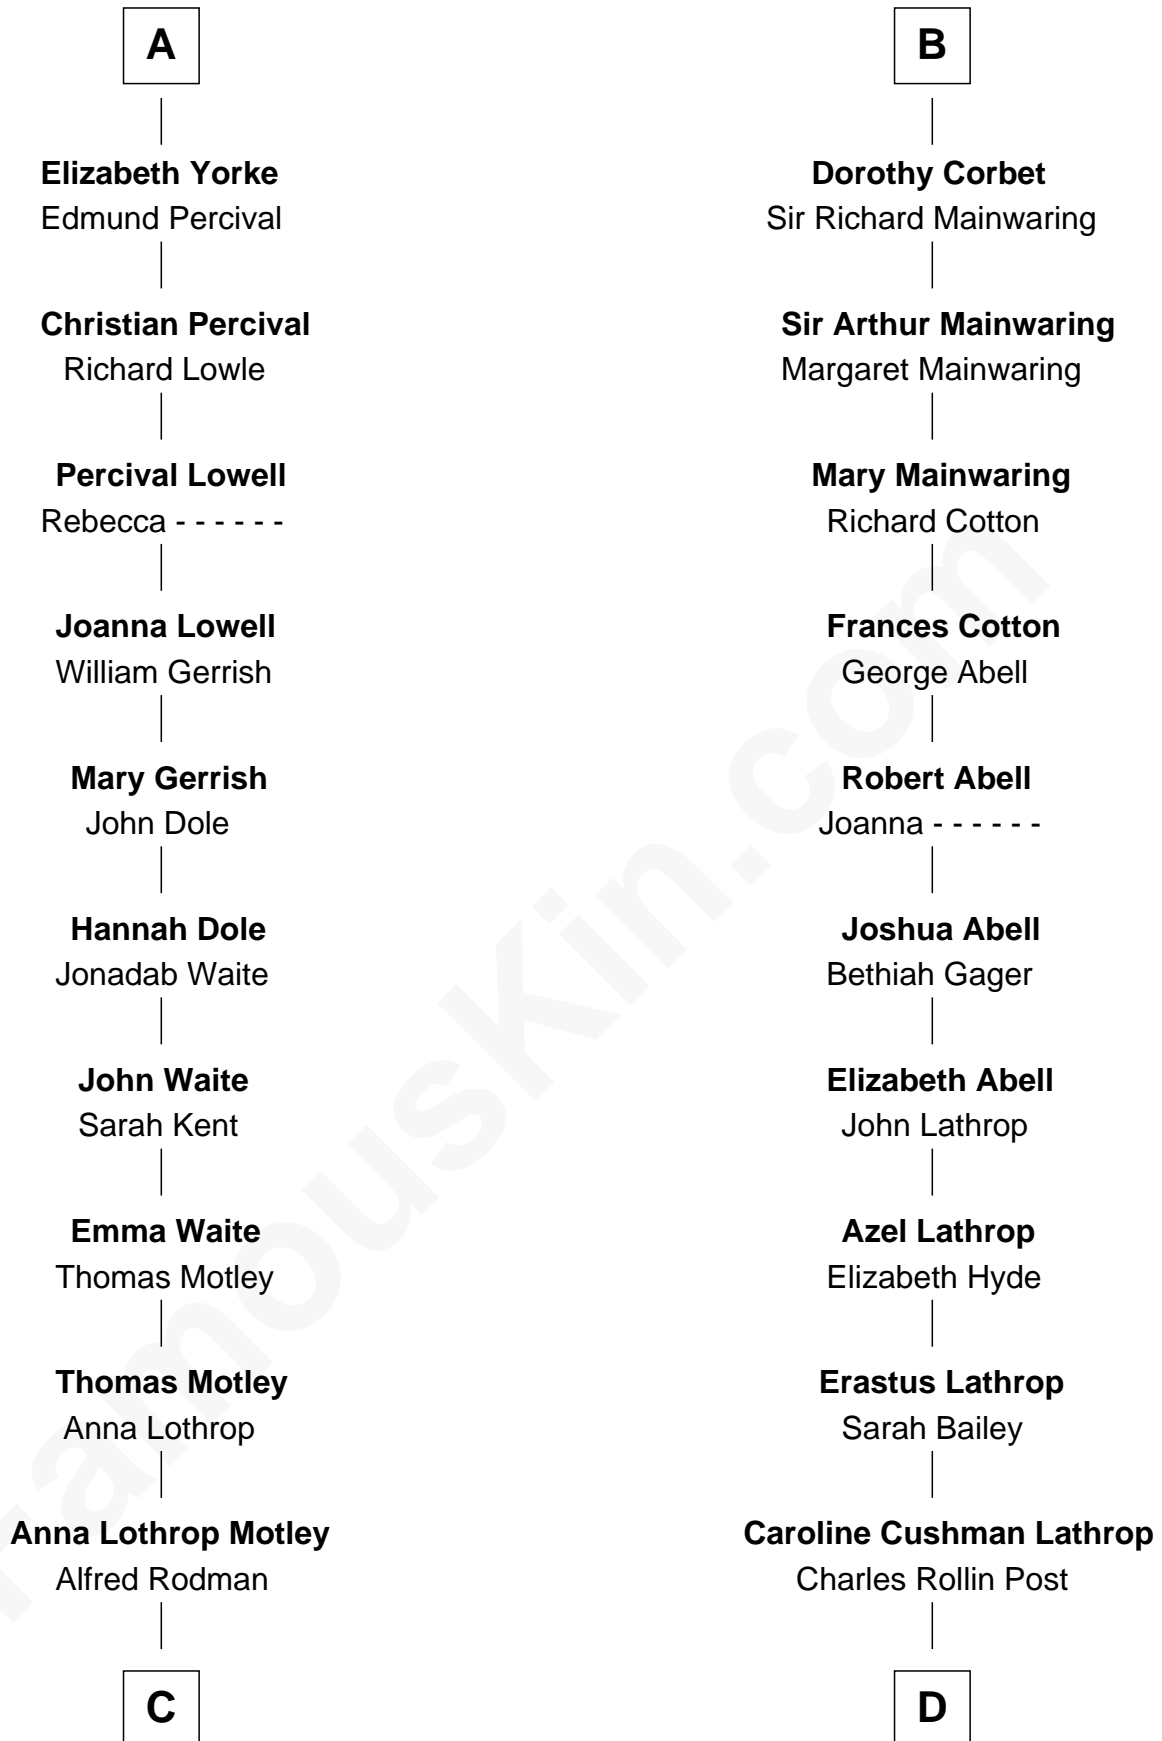

# FamousKin.com Relationship Chart of

**Tuesday Weld**

*TV and Movie Actress*

18th cousin 2 times removed of

**Marjorie Post**

*Founder of General Foods*

**Humphrey de Bohun**

Elizabeth Plantagenet

**C**

**Eloise Rodman**  
Stephen Minot Weld

**Edward Motley Weld**  
Sarah Lothrop King

**Lothrop Motley Weld**  
Yosene Balfour Ker

**Tuesday Weld**  
*TV and Movie Actress*

**D**

**Charles William Post**  
Elle Letitia Merriweather