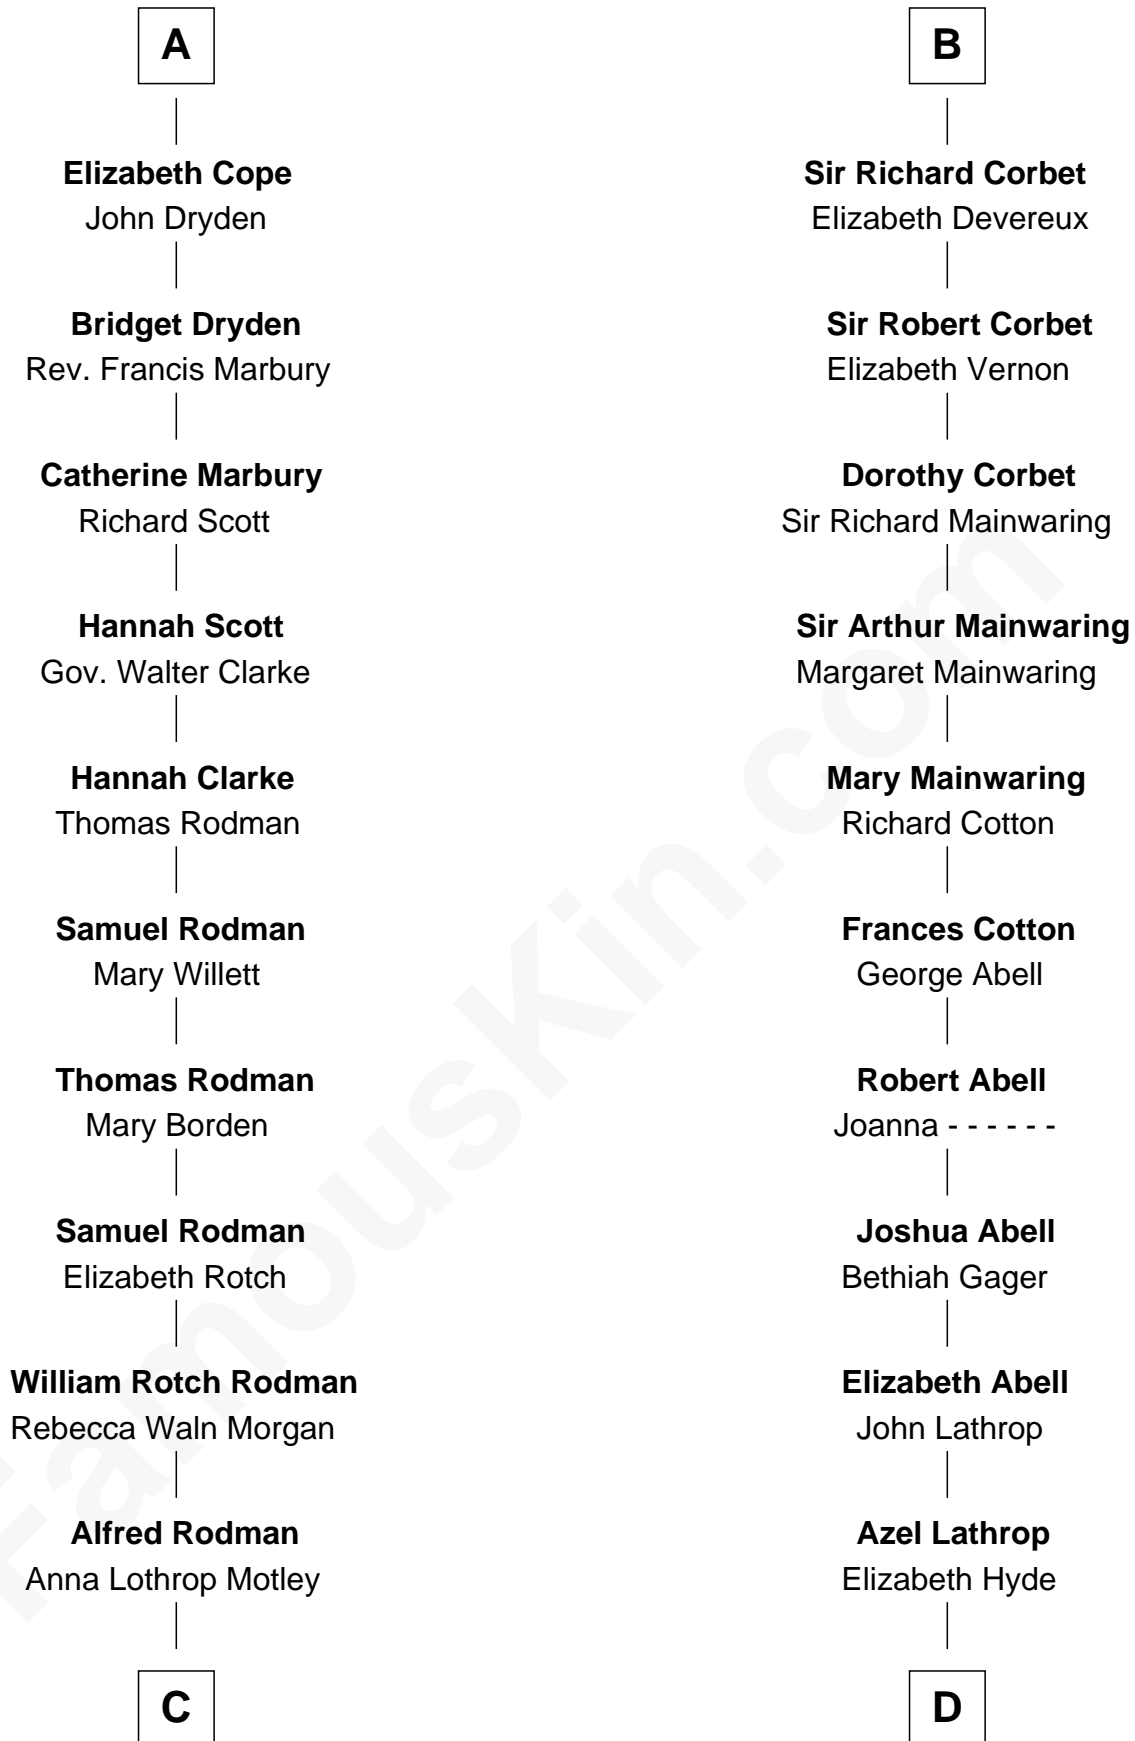

FamousKin.com Relationship Chart of

Tuesday Weld

TV and Movie Actress

20th cousin of

Marjorie Post

Founder of General Foods

Sir Gilbert Talbot

Pernel le Boteler

Sir Henry de Grey

Richard Grey

Blanche de la Vache

Alice Grey

Sir William Burley

Elizabeth Burley

Sir John Hopton

Sir Walter Hopton

Joan Mortimer

Sir Thomas Hopton

Eleanor Lucy

Elizabeth Hopton

Sir Roger Corbet

B

C

Eloise Rodman
Stephen Minot Weld

Edward Motley Weld
Sarah Lothrop King

Lothrop Motley Weld
Yosene Balfour Ker

Tuesday Weld
TV and Movie Actress

D

Erastus Lathrop
Sarah Bailey

Caroline Cushman Lathrop
Charles Rollin Post

Charles William Post
Elle Letitia Merriweather