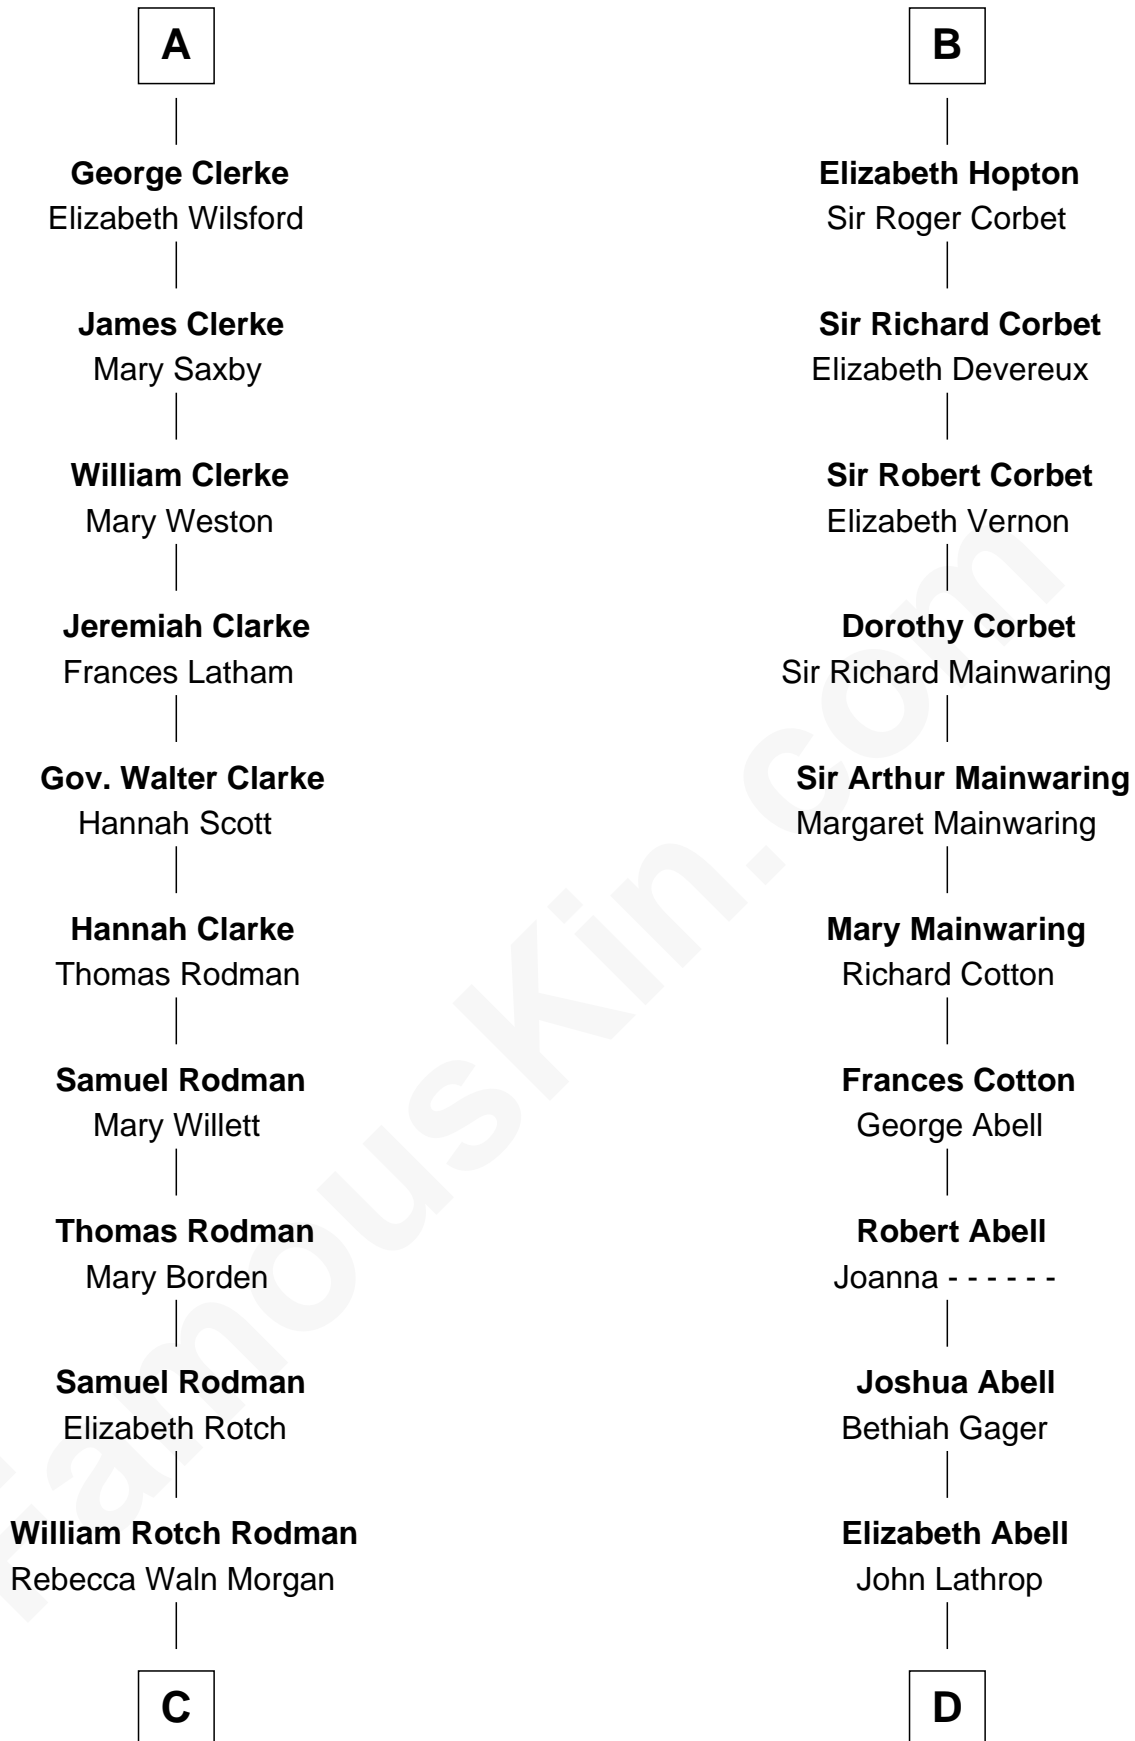

FamousKin.com Relationship Chart of

Tuesday Weld

TV and Movie Actress

20th cousin 1 time removed of

C. W. Post

Founder of Post Cereals

C

Alfred Rodman
Anna Lothrop Motley

Eloise Rodman
Stephen Minot Weld

Edward Motley Weld
Sarah Lothrop King

Lothrop Motley Weld
Yosene Balfour Ker

Tuesday Weld
TV and Movie Actress

D

Azel Lathrop
Elizabeth Hyde

Erastus Lathrop
Sarah Bailey

Caroline Cushman Lathrop
Charles Rollin Post