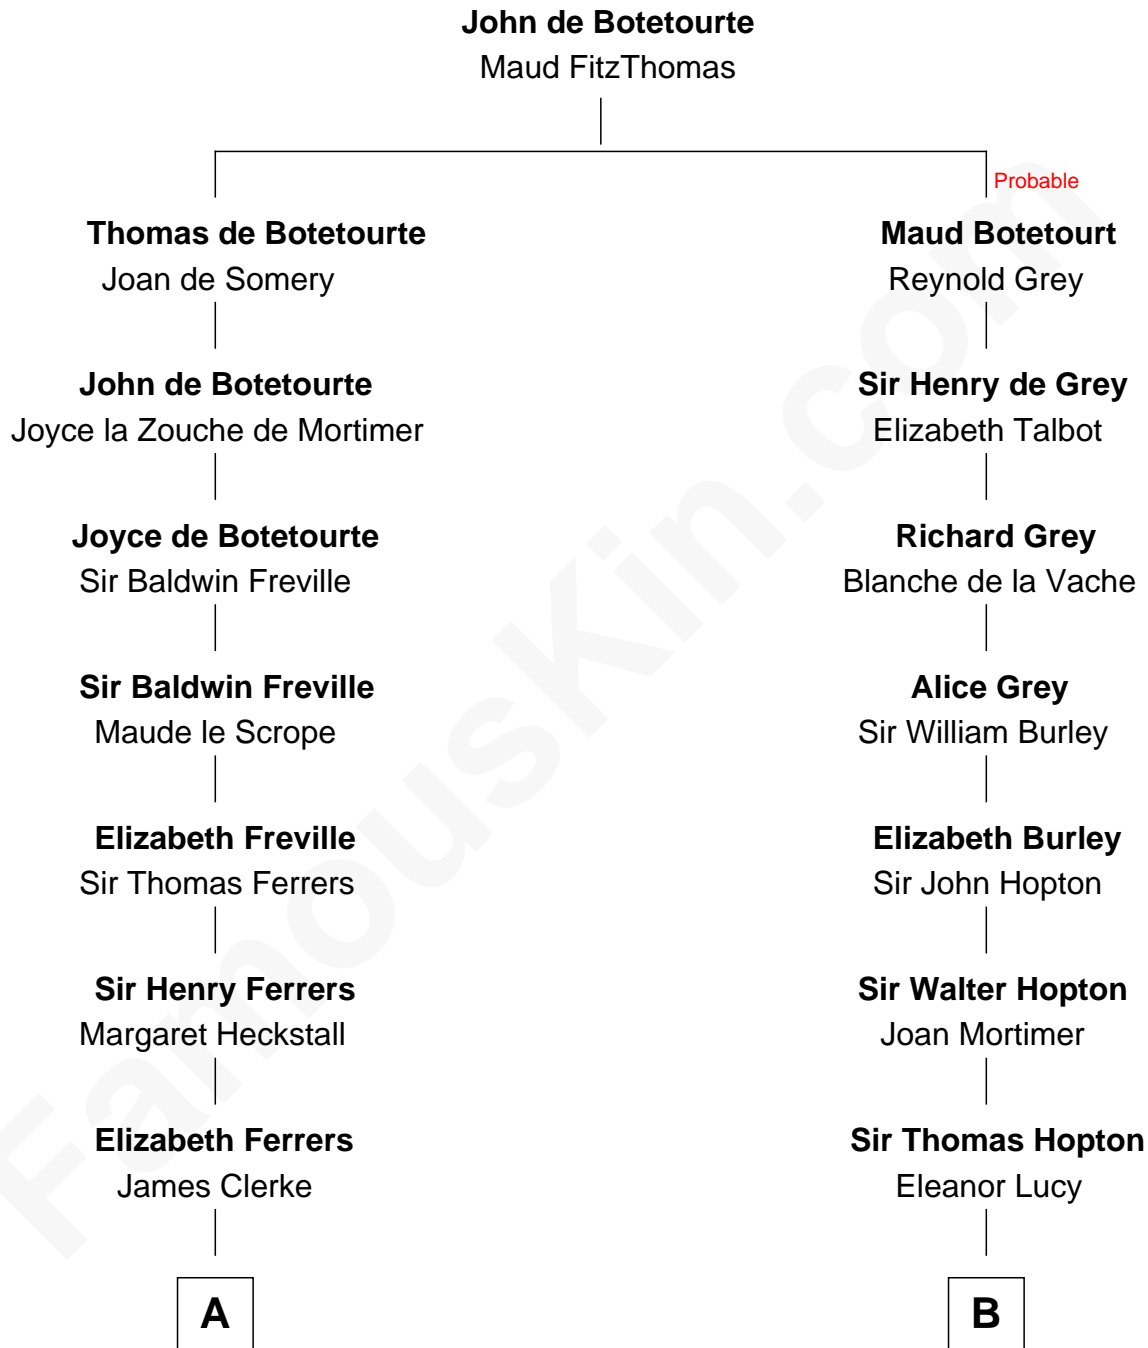

FamousKin.com Relationship Chart of

Tuesday Weld

TV and Movie Actress

20th cousin 1 time removed of

C. W. Post

Founder of Post Cereals

C

Alfred Rodman
Anna Lothrop Motley

Eloise Rodman
Stephen Minot Weld

Edward Motley Weld
Sarah Lothrop King

Lothrop Motley Weld
Yosene Balfour Ker

Tuesday Weld
TV and Movie Actress

D

Azel Lathrop
Elizabeth Hyde

Erastus Lathrop
Sarah Bailey

Caroline Cushman Lathrop
Charles Rollin Post