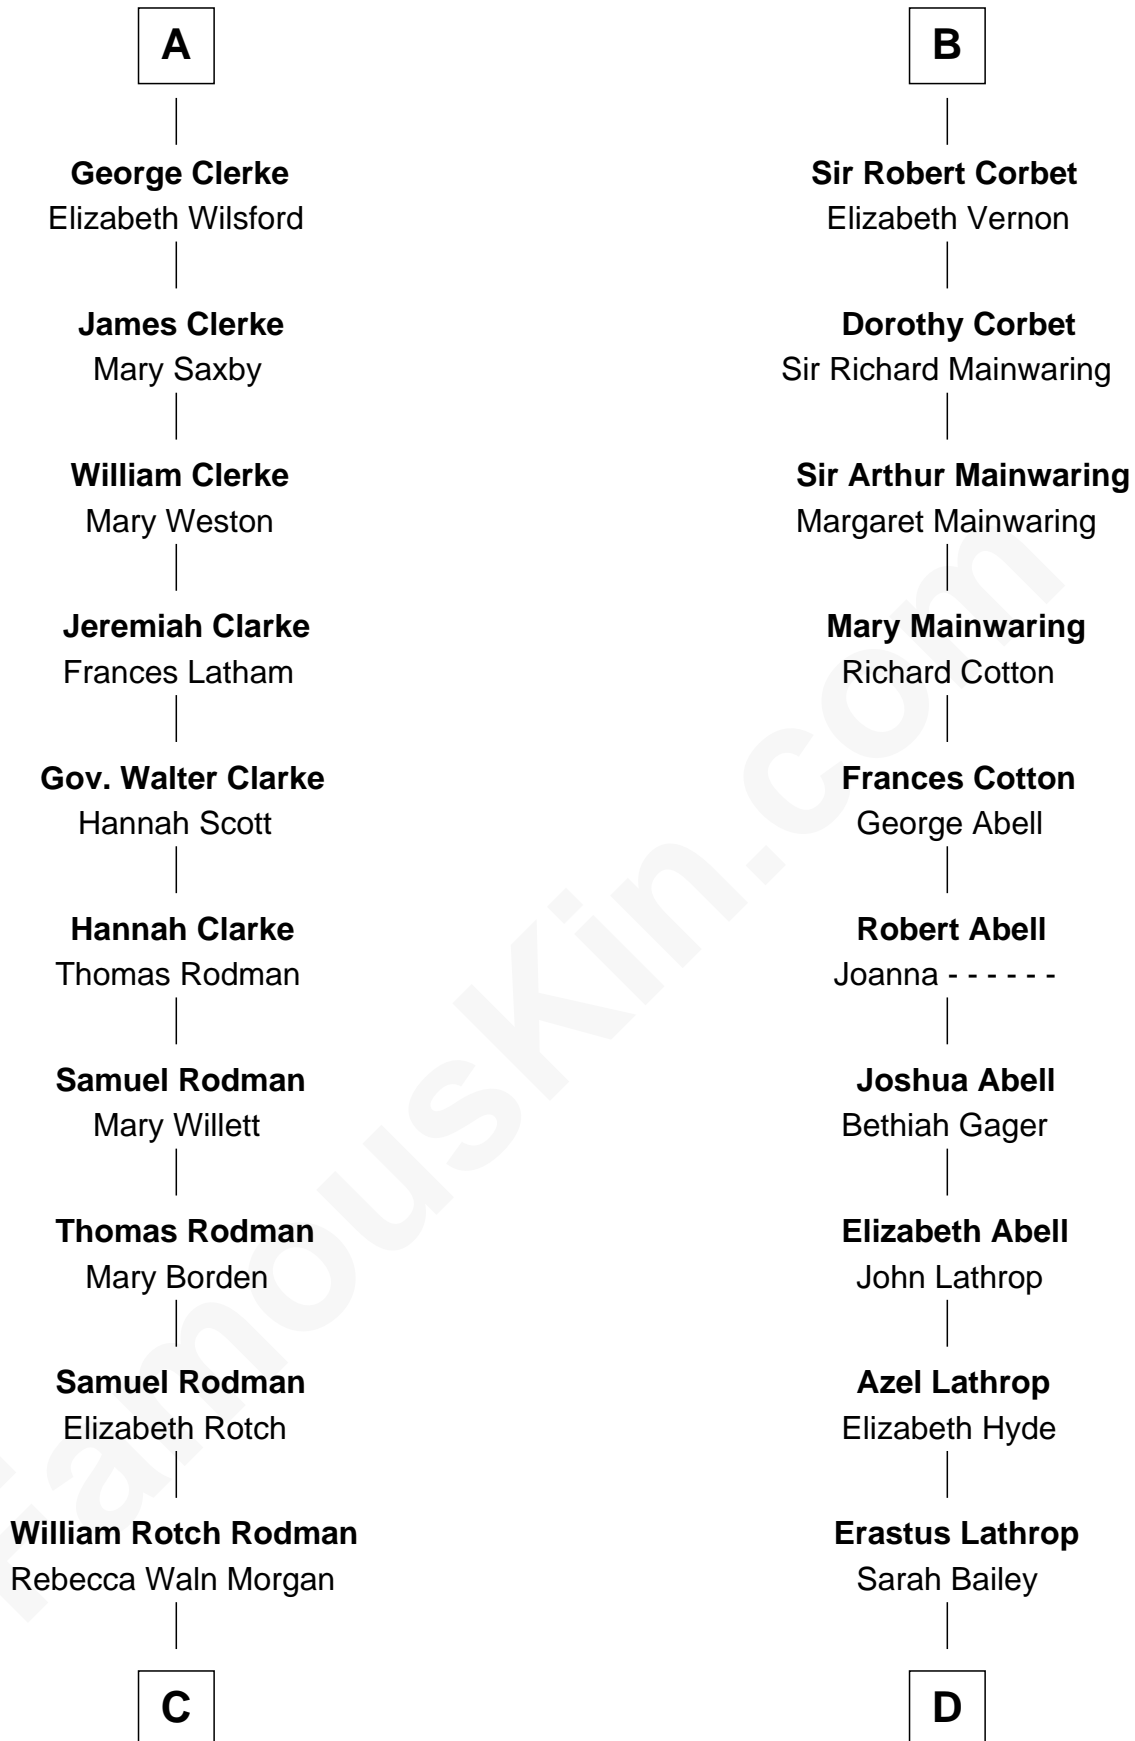

FamousKin.com Relationship Chart of

Tuesday Weld

TV and Movie Actress

18th cousin 3 times removed of

C. W. Post

Founder of Post Cereals

Sir Thebaud de Verdun

*with wife
Elizabeth de Clare*

*with wife
Maud Mortimer*

C

Alfred Rodman
Anna Lothrop Motley

Eloise Rodman
Stephen Minot Weld

Edward Motley Weld
Sarah Lothrop King

Lothrop Motley Weld
Yosene Balfour Ker

Tuesday Weld
TV and Movie Actress

D