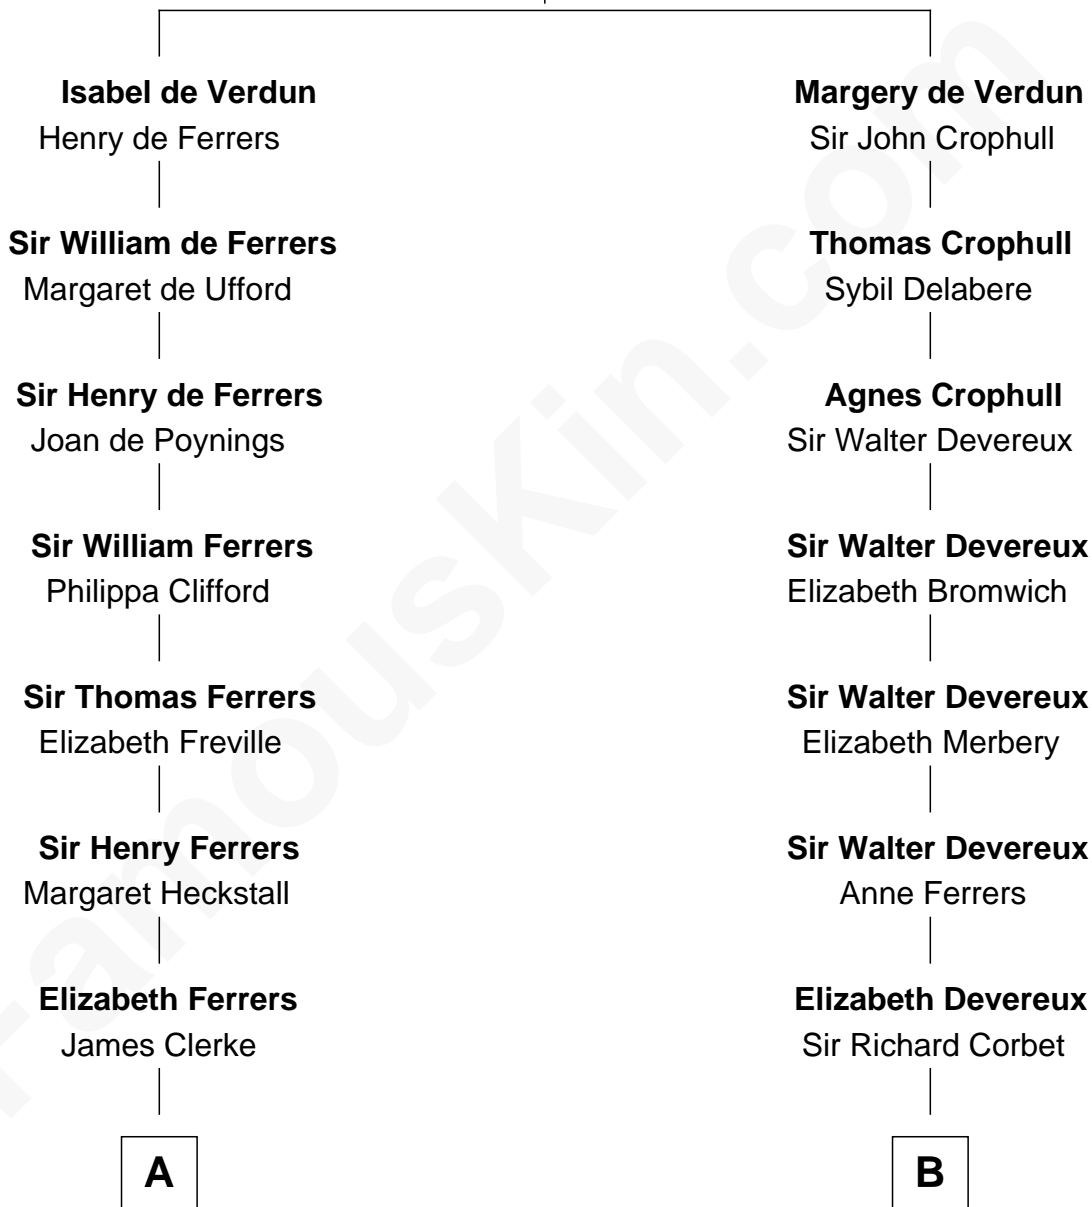

FamousKin.com Relationship Chart of

Tuesday Weld

TV and Movie Actress

18th cousin 3 times removed of

C. W. Post

Founder of Post Cereals

Sir Thebaud de Verdun

*with wife
Elizabeth de Clare*

*with wife
Maud Mortimer*

C

Alfred Rodman
Anna Lothrop Motley

Eloise Rodman
Stephen Minot Weld

Edward Motley Weld
Sarah Lothrop King

Lothrop Motley Weld
Yosene Balfour Ker

Tuesday Weld
TV and Movie Actress

D