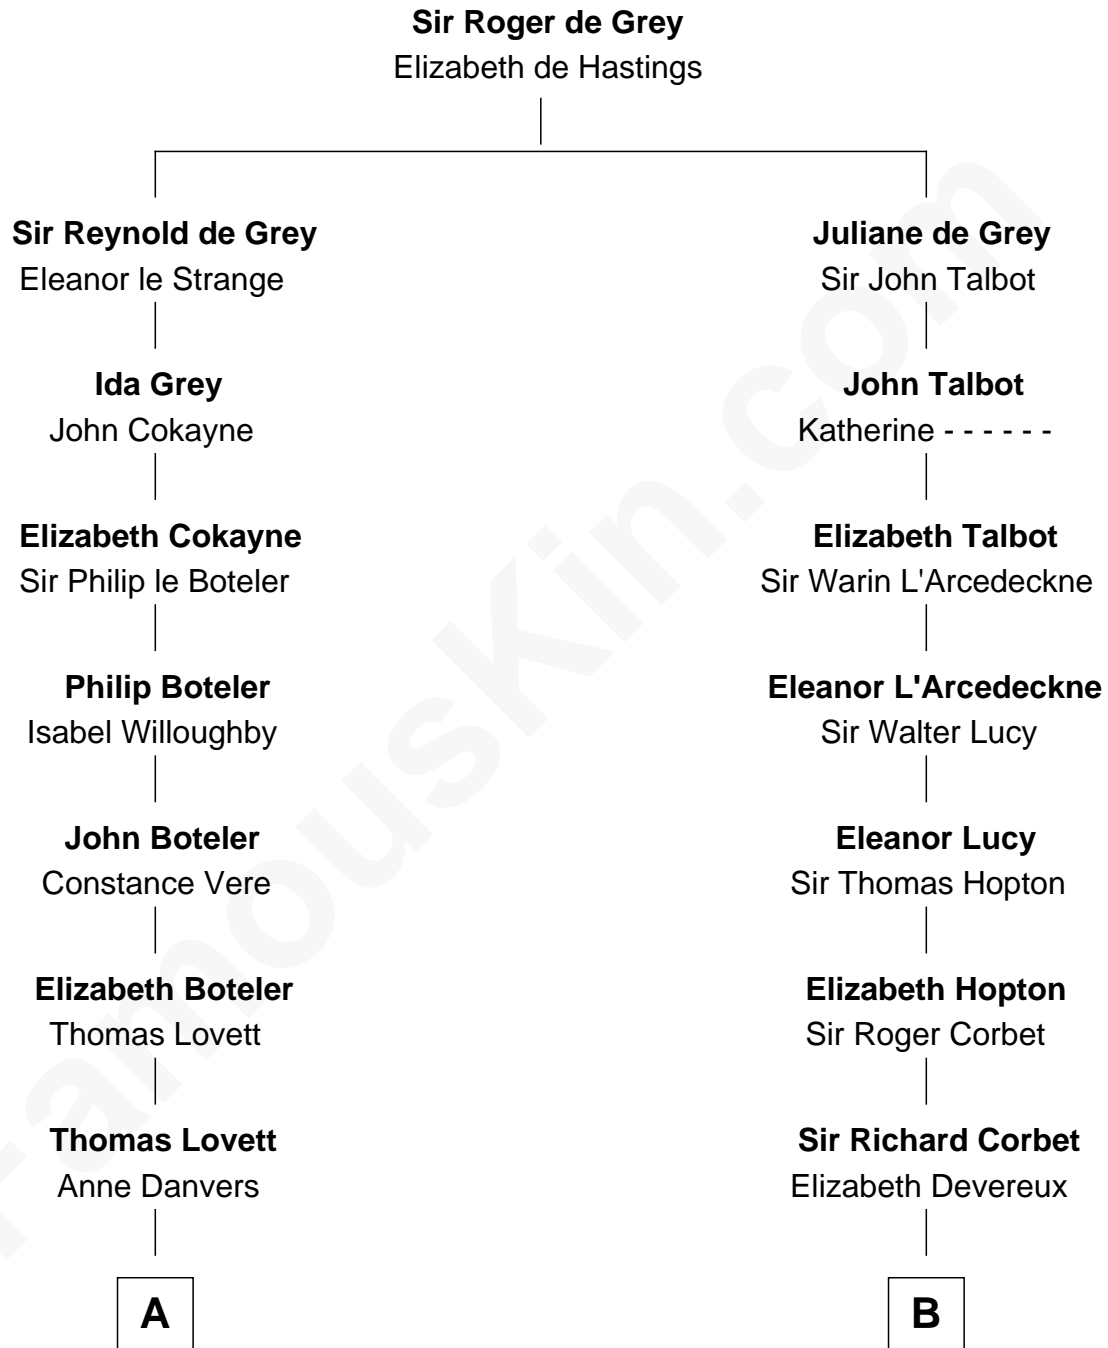

FamousKin.com Relationship Chart of

Tuesday Weld

TV and Movie Actress

18th cousin 3 times removed of

C. W. Post

Founder of Post Cereals

C

Alfred Rodman
Anna Lothrop Motley

Eloise Rodman
Stephen Minot Weld

Edward Motley Weld
Sarah Lothrop King

Lothrop Motley Weld
Yosene Balfour Ker

Tuesday Weld
TV and Movie Actress

D

Caroline Cushman Lathrop
Charles Rollin Post

C. W. Post
Founder of Post Cereals