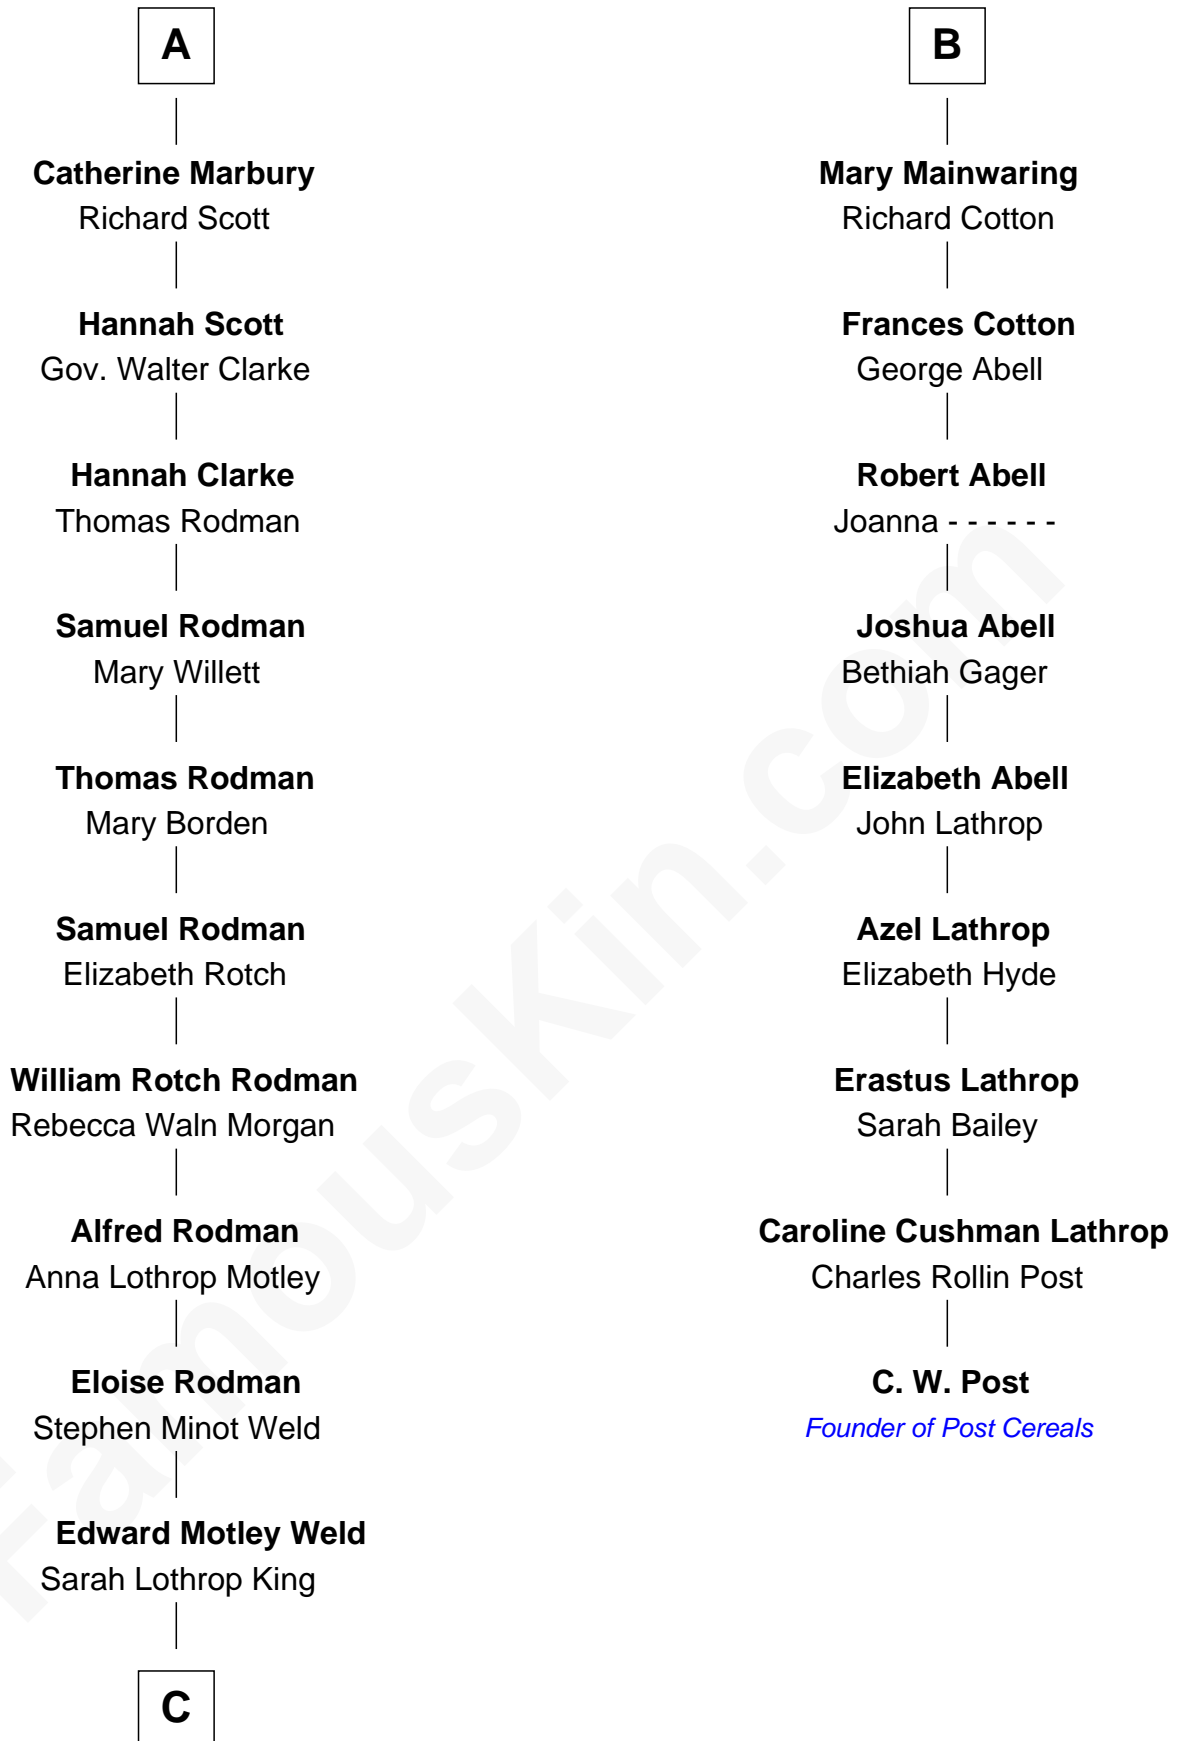

## Relationship Chart of

**Tuesday Weld**

*TV and Movie Actress*

15th cousin 3 times removed of

**C. W. Post**

*Founder of Post Cereals*

**Robert de Ferrers**  
Margaret Despencer

**C**

—  
**Lothrop Motley Weld**

Yosene Balfour Ker

—  
**Tuesday Weld**

*TV and Movie Actress*

FamousKin.com