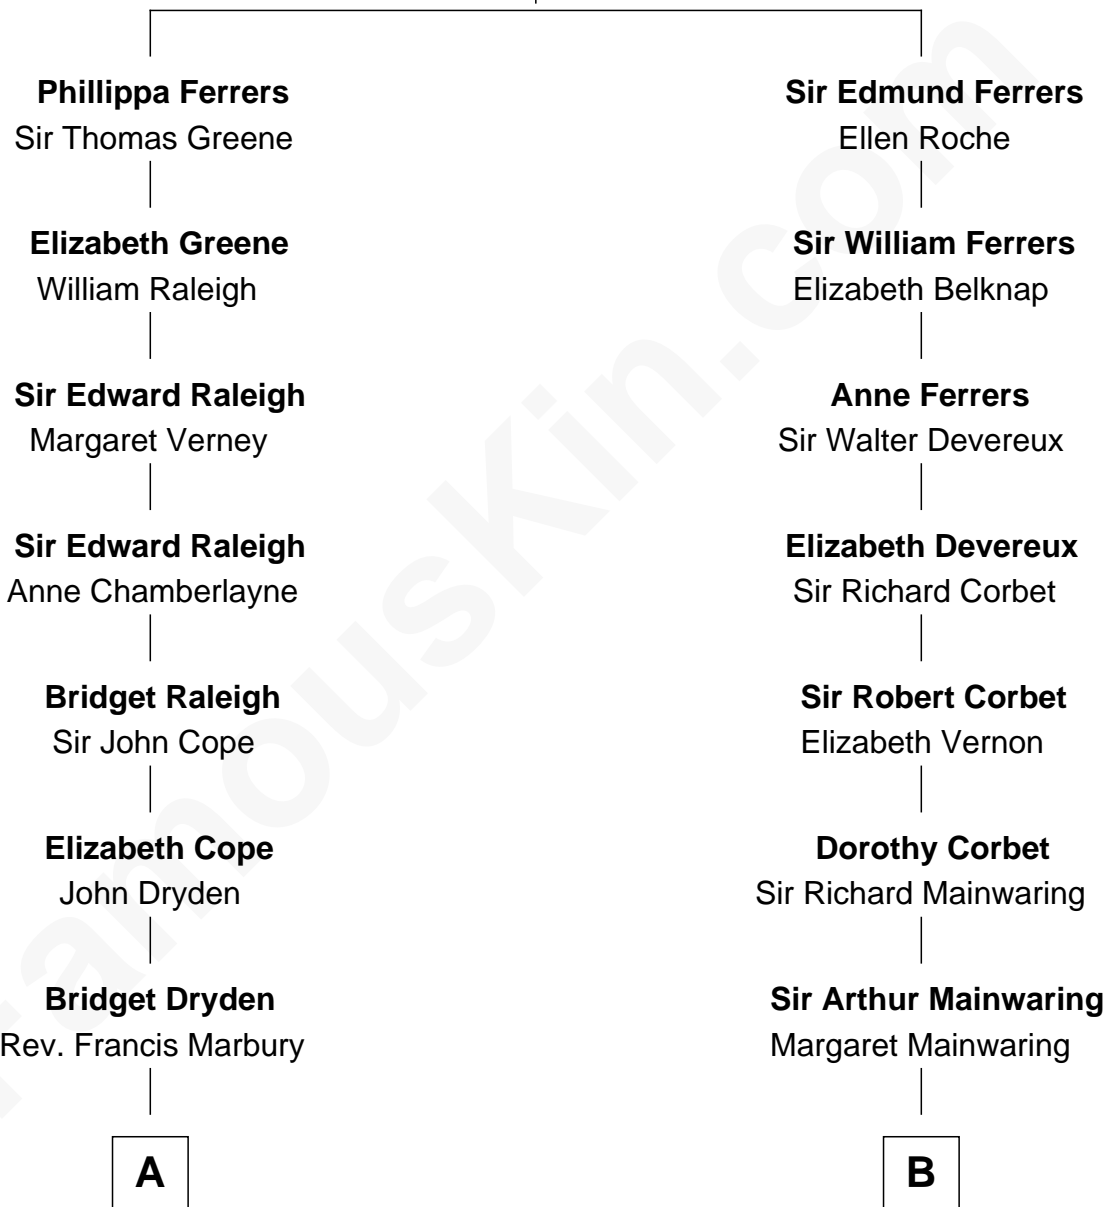

## Relationship Chart of

**Tuesday Weld**

*TV and Movie Actress*

15th cousin 3 times removed of

**C. W. Post**

*Founder of Post Cereals*

**Robert de Ferrers**  
Margaret Despencer

**C**

—  
**Lothrop Motley Weld**

Yosene Balfour Ker

—  
**Tuesday Weld**

*TV and Movie Actress*

FamousKin.com