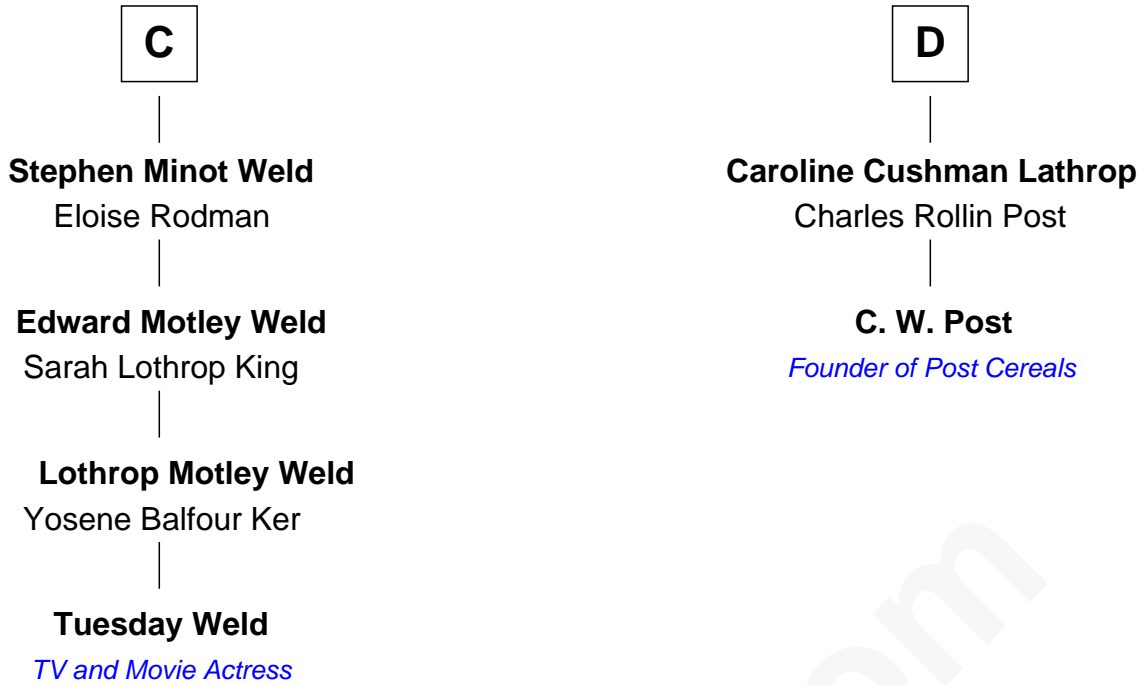

# FamousKin.com Relationship Chart of

**Tuesday Weld**

*TV and Movie Actress*

18th cousin 2 times removed of

**C. W. Post**

*Founder of Post Cereals*

**Sir Robert de Ros**

Isabel de Aubeney