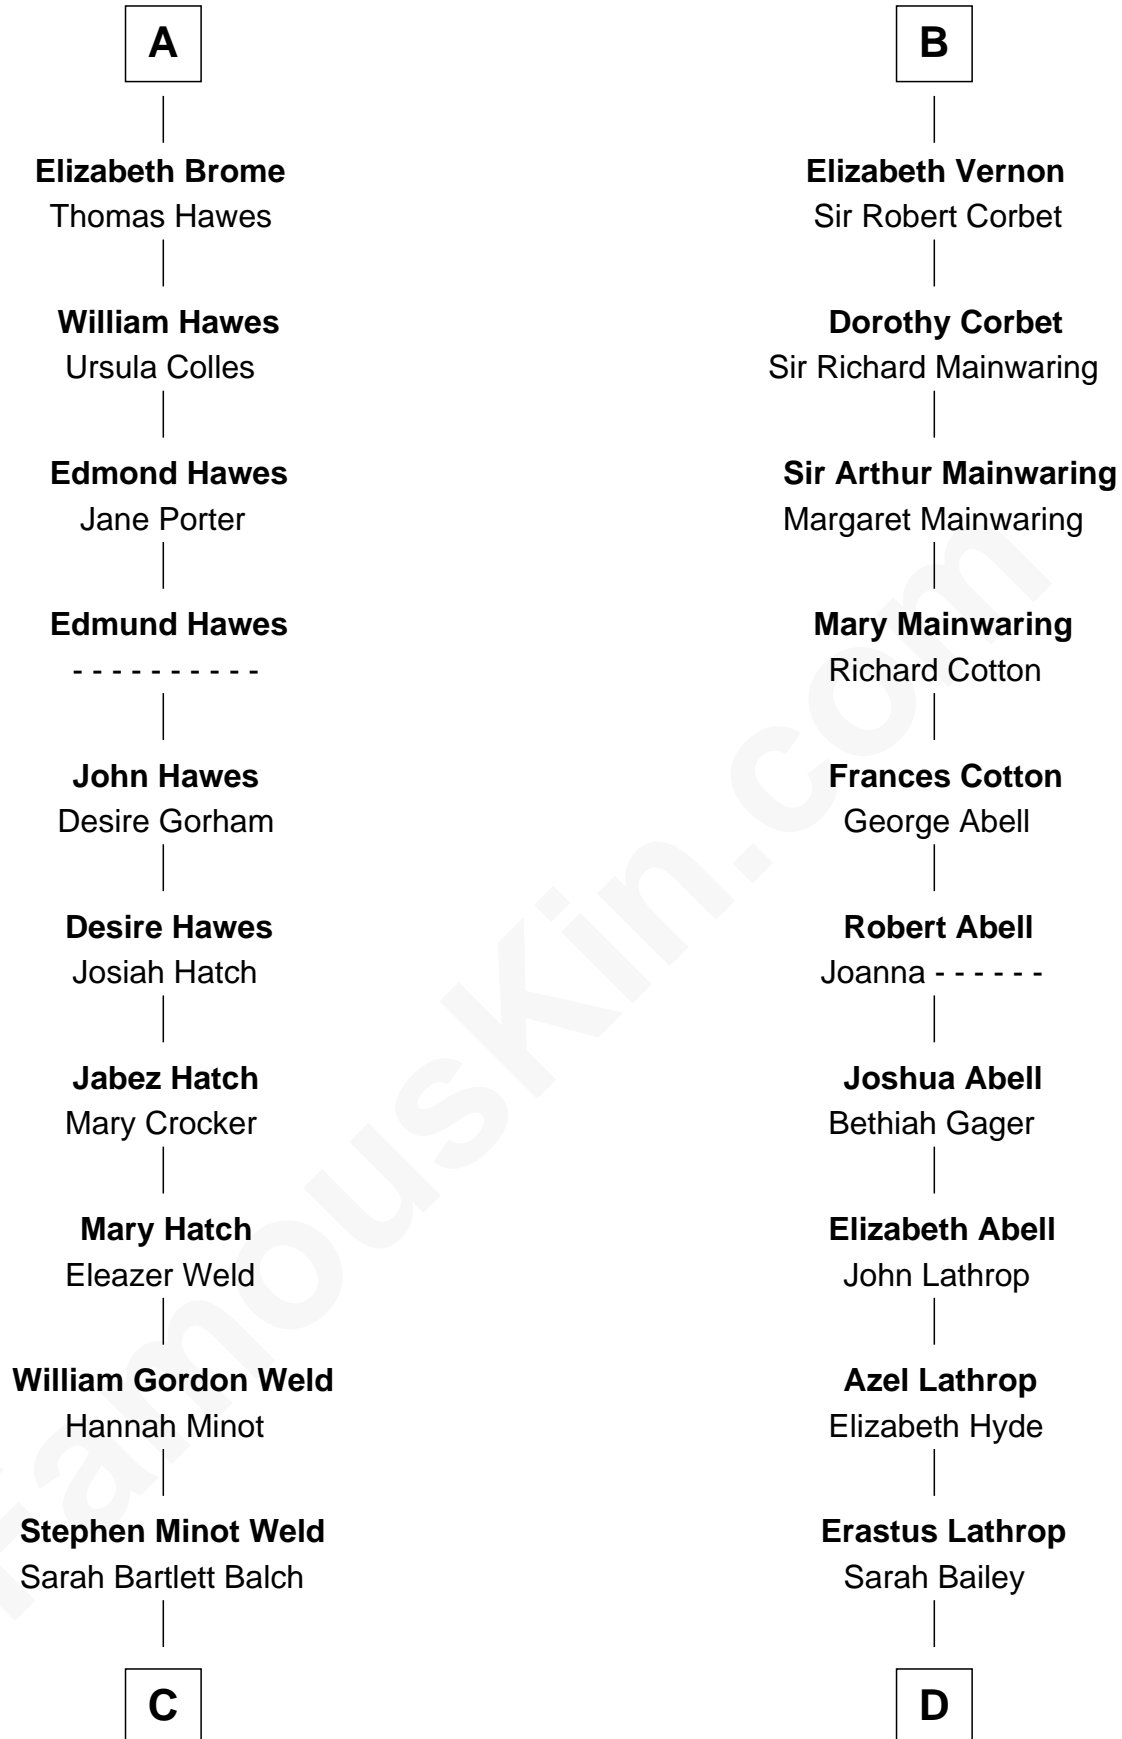

# FamousKin.com Relationship Chart of

**Tuesday Weld**

*TV and Movie Actress*

18th cousin 2 times removed of

**C. W. Post**

*Founder of Post Cereals*

**Sir Robert de Ros**

Isabel de Aubeney

FamousKin.com