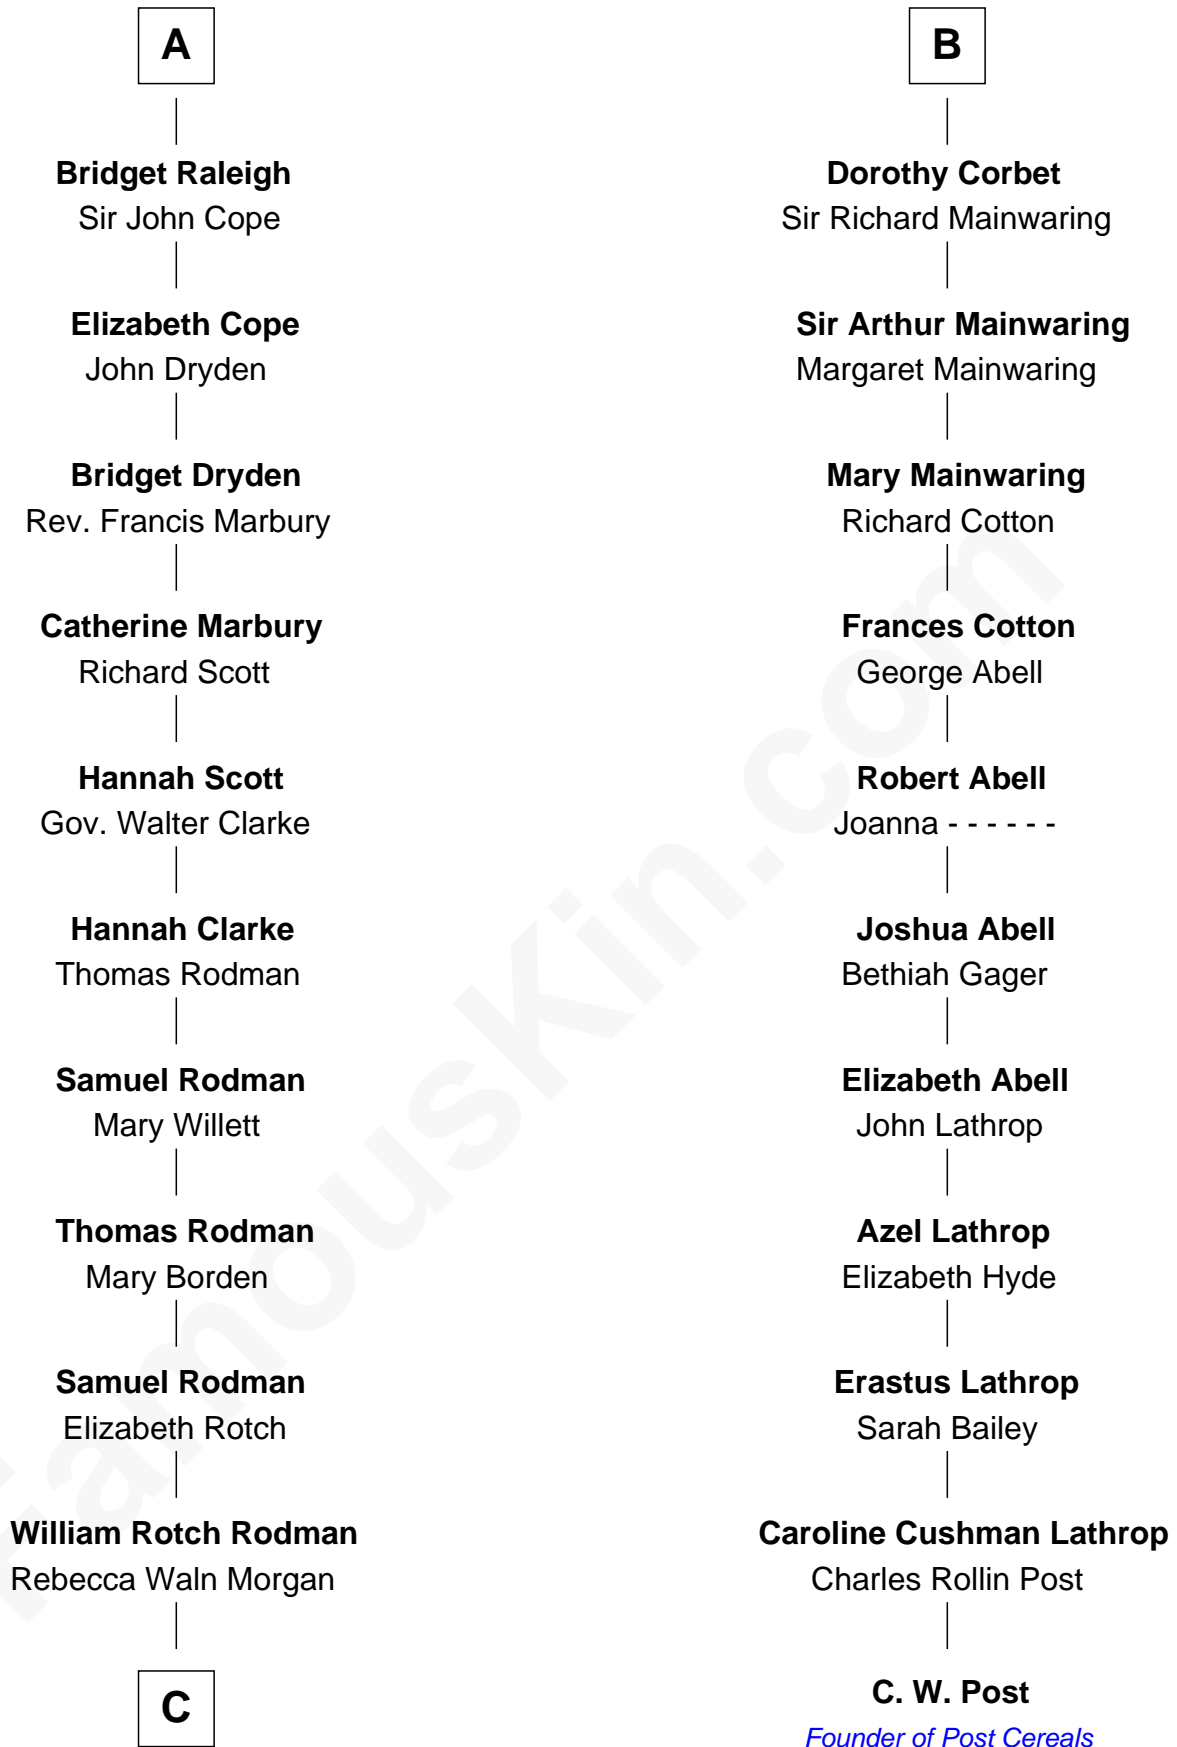

FamousKin.com

Relationship Chart of

Tuesday Weld

TV and Movie Actress

17th cousin 4 times removed of

C. W. Post

Founder of Post Cereals

Edmund Fitzalan

Alice de Warenne

C

—
Alfred Rodman
Anna Lothrop Motley

—
Eloise Rodman
Stephen Minot Weld

—
Edward Motley Weld
Sarah Lothrop King

—
Lothrop Motley Weld
Yosene Balfour Ker

—
Tuesday Weld
TV and Movie Actress