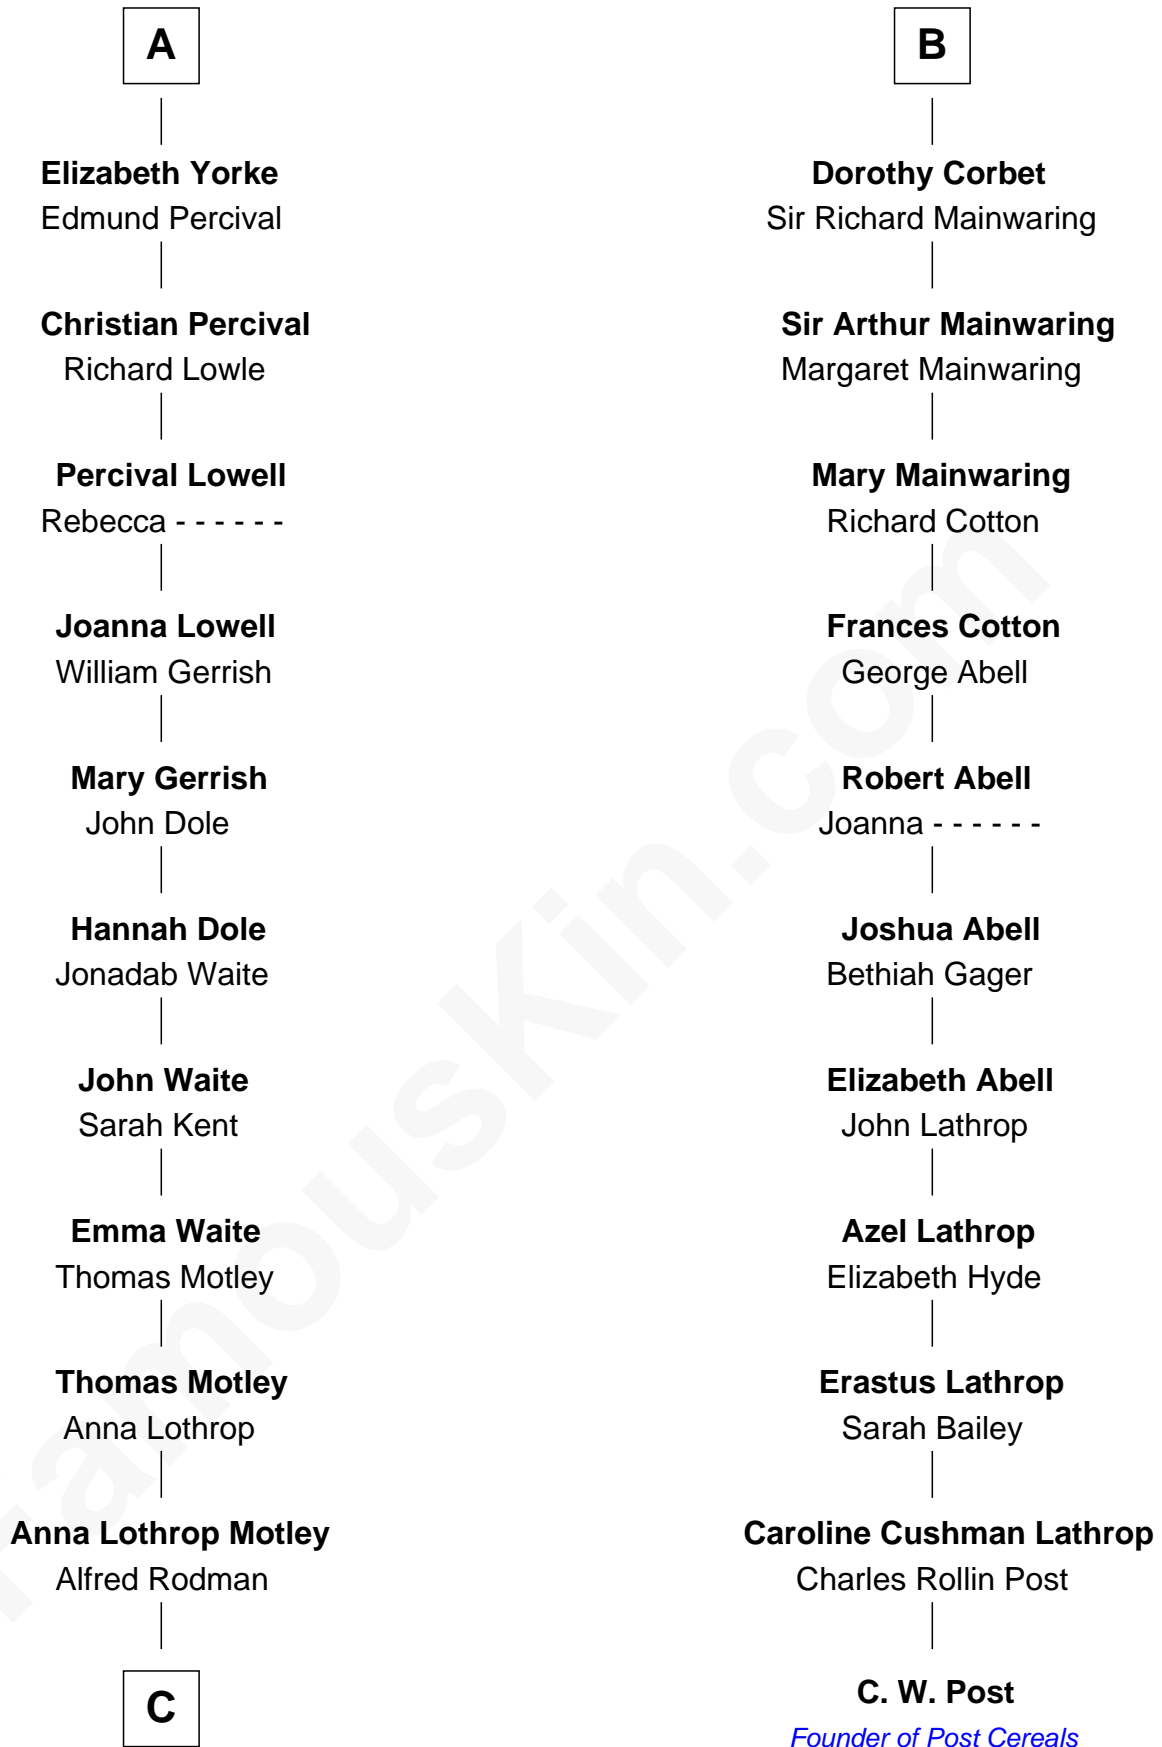

FamousKin.com Relationship Chart of

Tuesday Weld

TV and Movie Actress

17th cousin 3 times removed of

C. W. Post

Founder of Post Cereals

Humphrey de Bohun
Elizabeth Plantagenet

C

—
Eloise Rodman
Stephen Minot Weld

—
Edward Motley Weld
Sarah Lothrop King

—
Lothrop Motley Weld
Yosene Balfour Ker

—
Tuesday Weld
TV and Movie Actress

FamousKin.com