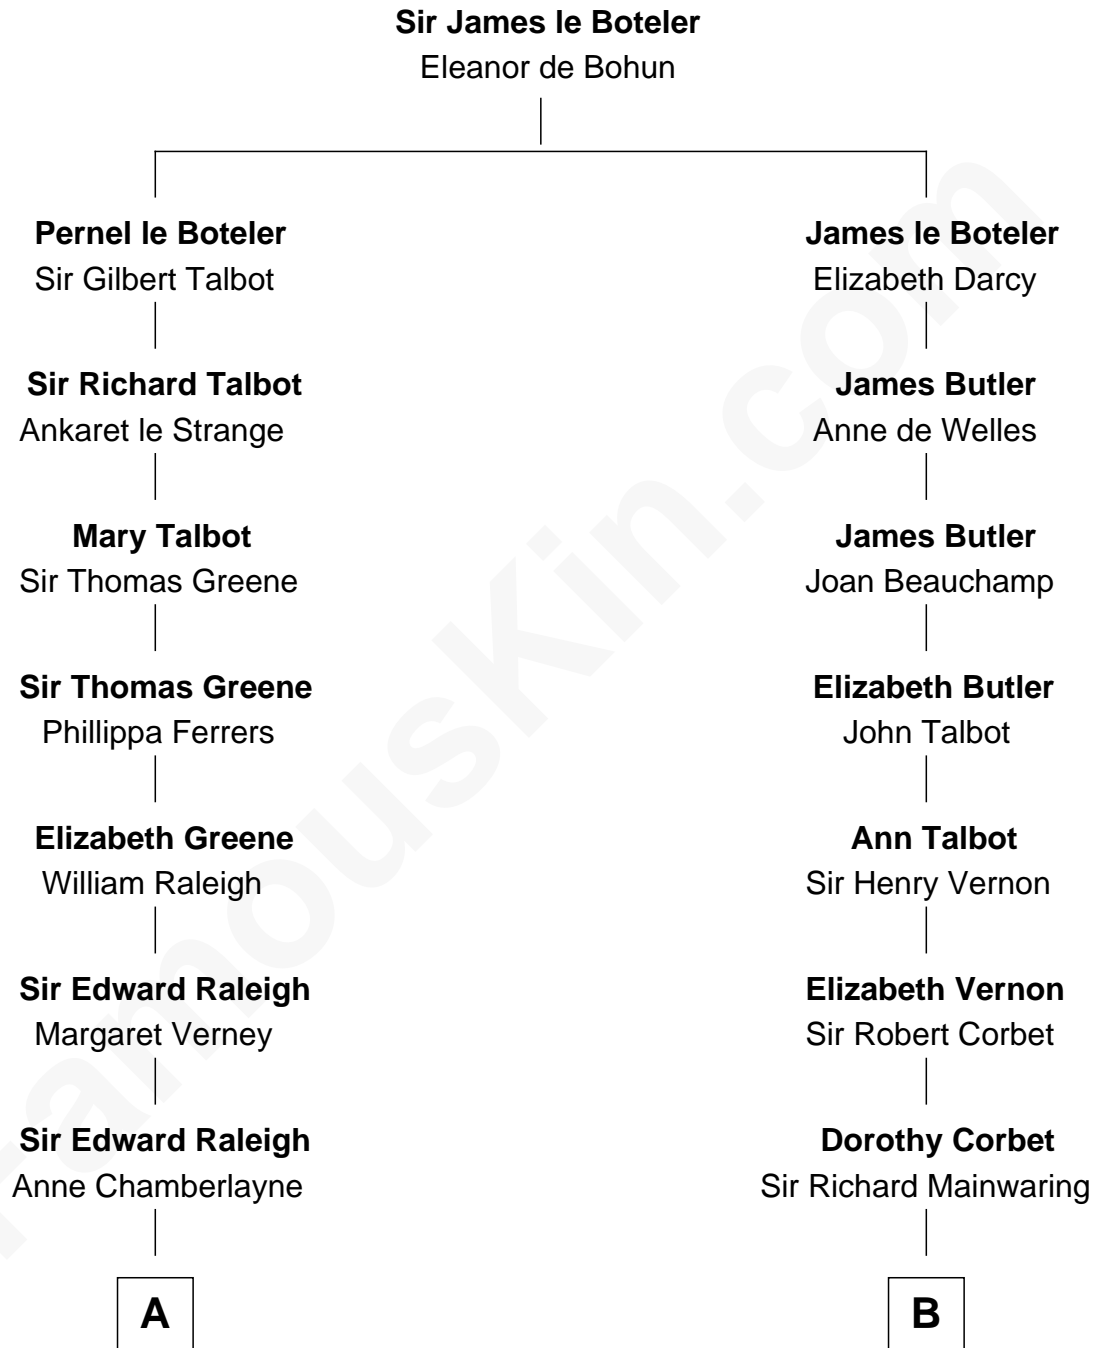

FamousKin.com Relationship Chart of

Tuesday Weld

TV and Movie Actress

16th cousin 5 times removed of

C. W. Post

Founder of Post Cereals

C

—
Alfred Rodman
Anna Lothrop Motley

—
Eloise Rodman
Stephen Minot Weld

—
Edward Motley Weld
Sarah Lothrop King

—
Lothrop Motley Weld
Yosene Balfour Ker

—
Tuesday Weld
TV and Movie Actress

FamousKin.com