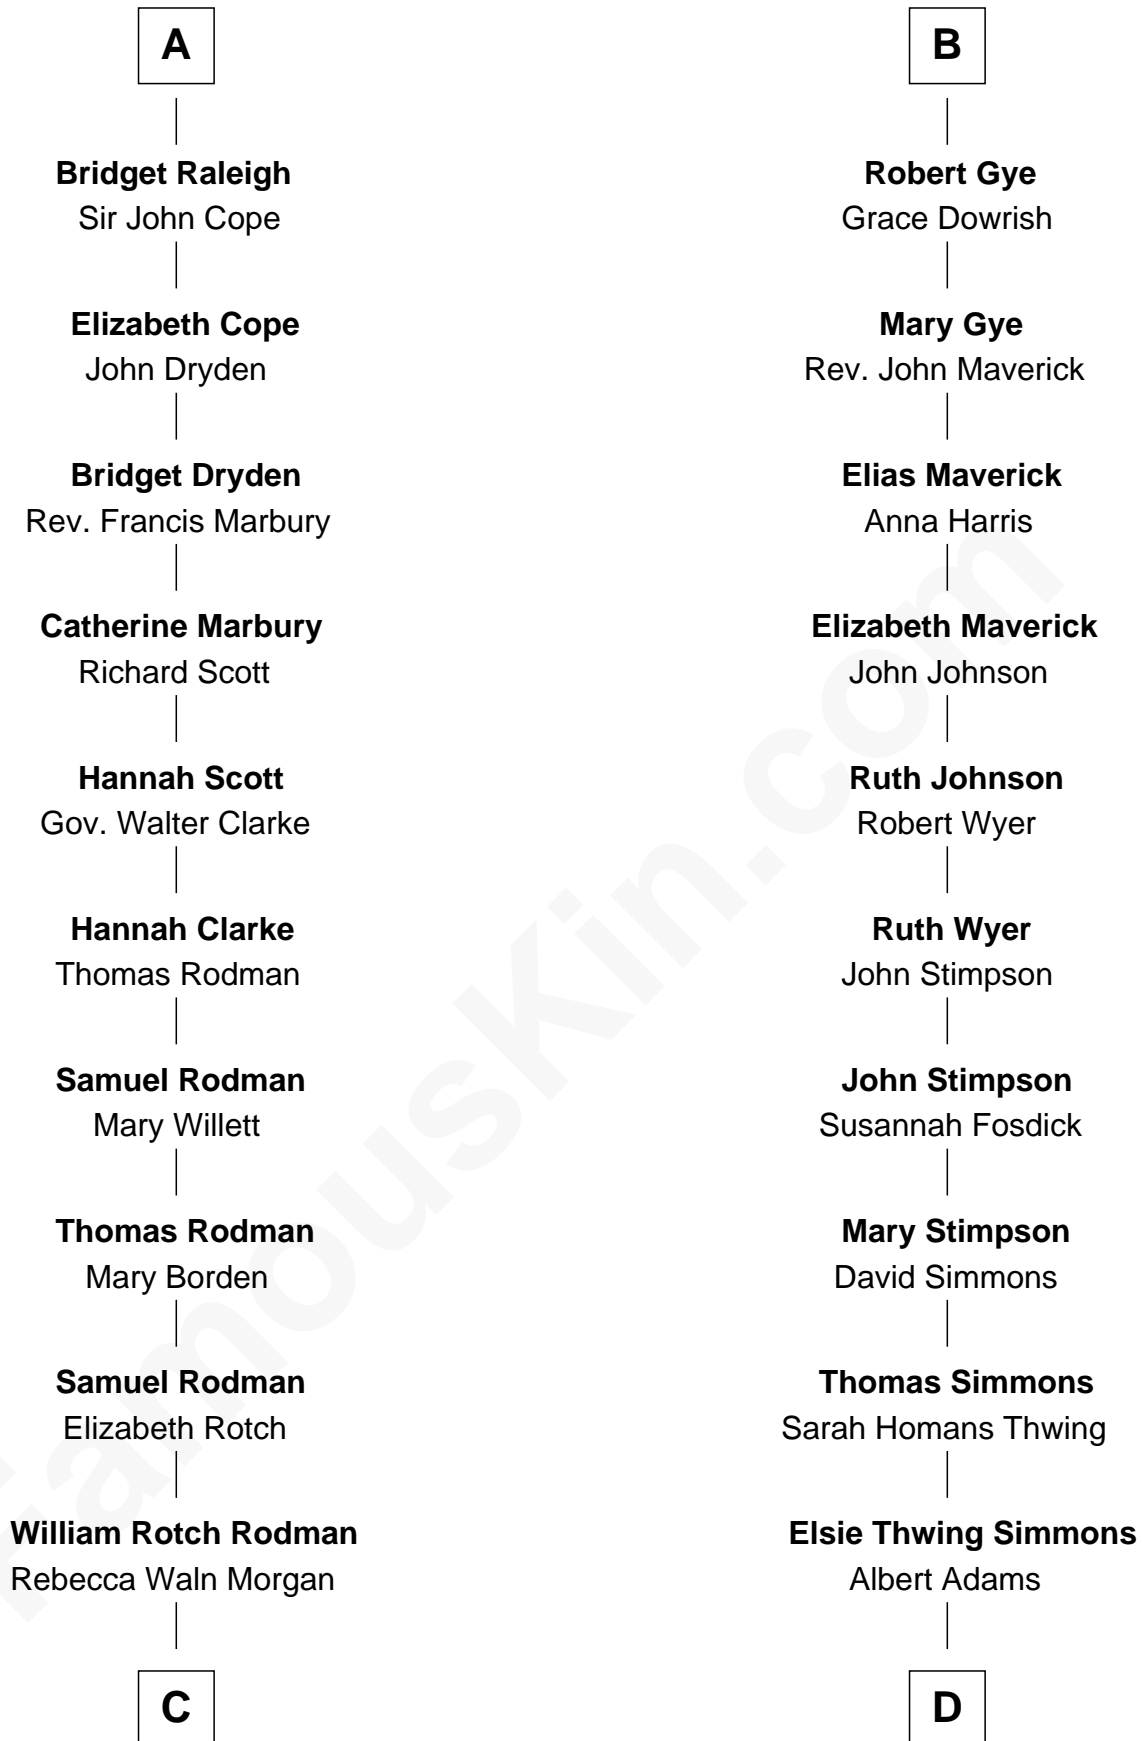

FamousKin.com Relationship Chart of

Tuesday Weld

TV and Movie Actress

19th cousin 2 times removed of

Pete Seeger

American Folk Singer

Edmund Fitzalan

Alice de Warenne

C

Alfred Rodman
Anna Lothrop Motley

Eloise Rodman
Stephen Minot Weld

Edward Motley Weld
Sarah Lothrop King

Lothrop Motley Weld
Yosene Balfour Ker

Tuesday Weld
TV and Movie Actress

D

Elsie Simmons Adams
Charles Louis Seeger

Charles Louis Seeger
Constance de Clyver Edson

Pete Seeger
American Folk Singer

FamousKin.com