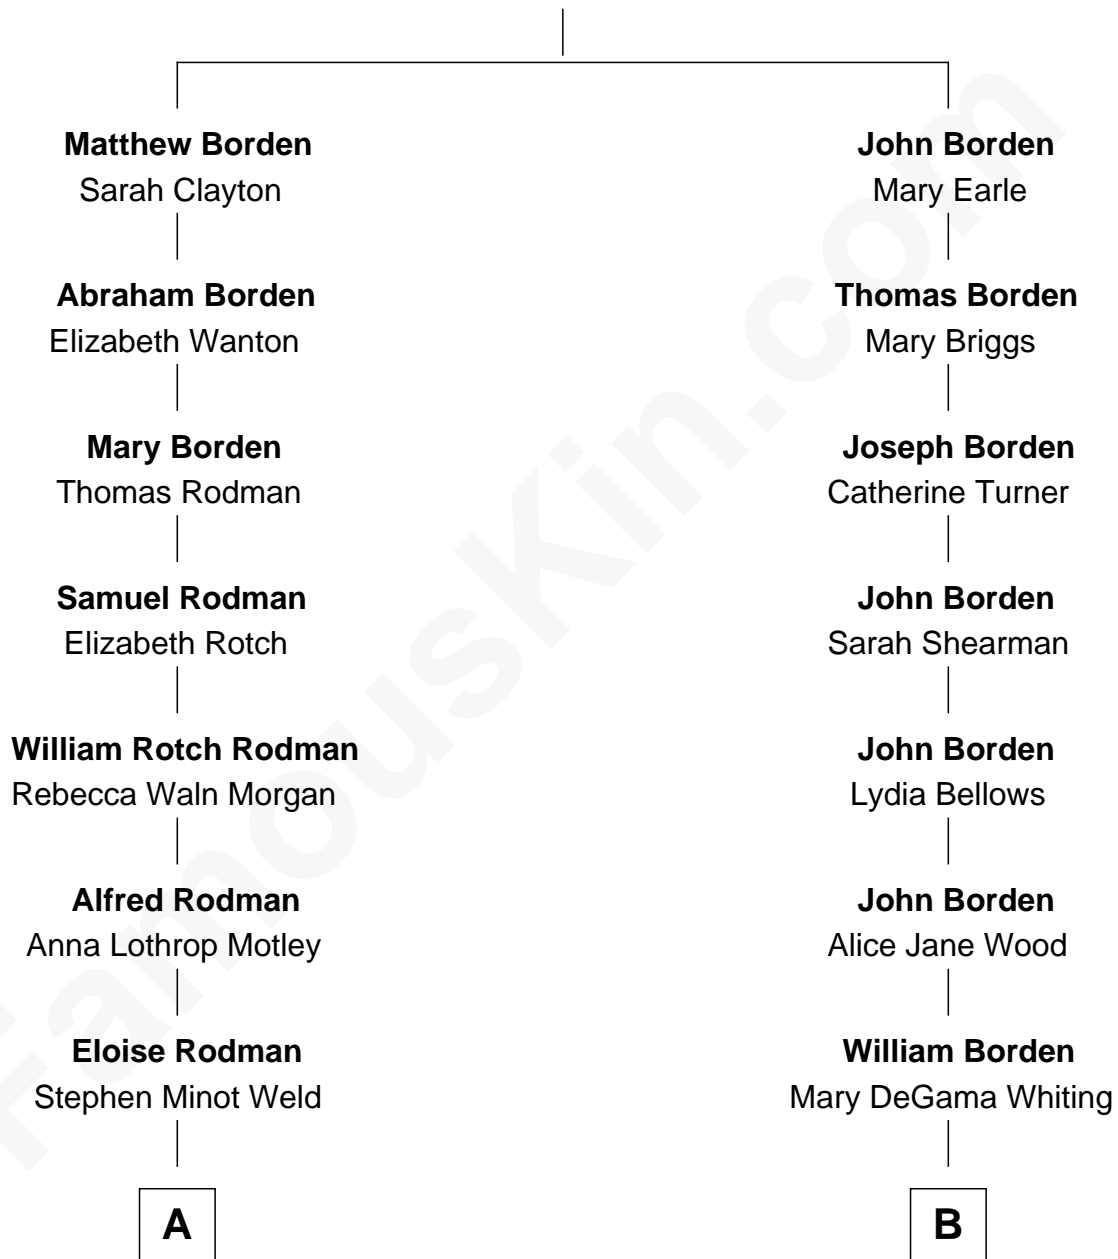

FamousKin.com Relationship Chart of

Tuesday Weld

TV and Movie Actress

9th cousin of

Adlai Stevenson III

U.S. Senator from Illinois

Richard Borden

Joane Fowle

FamousKin.com