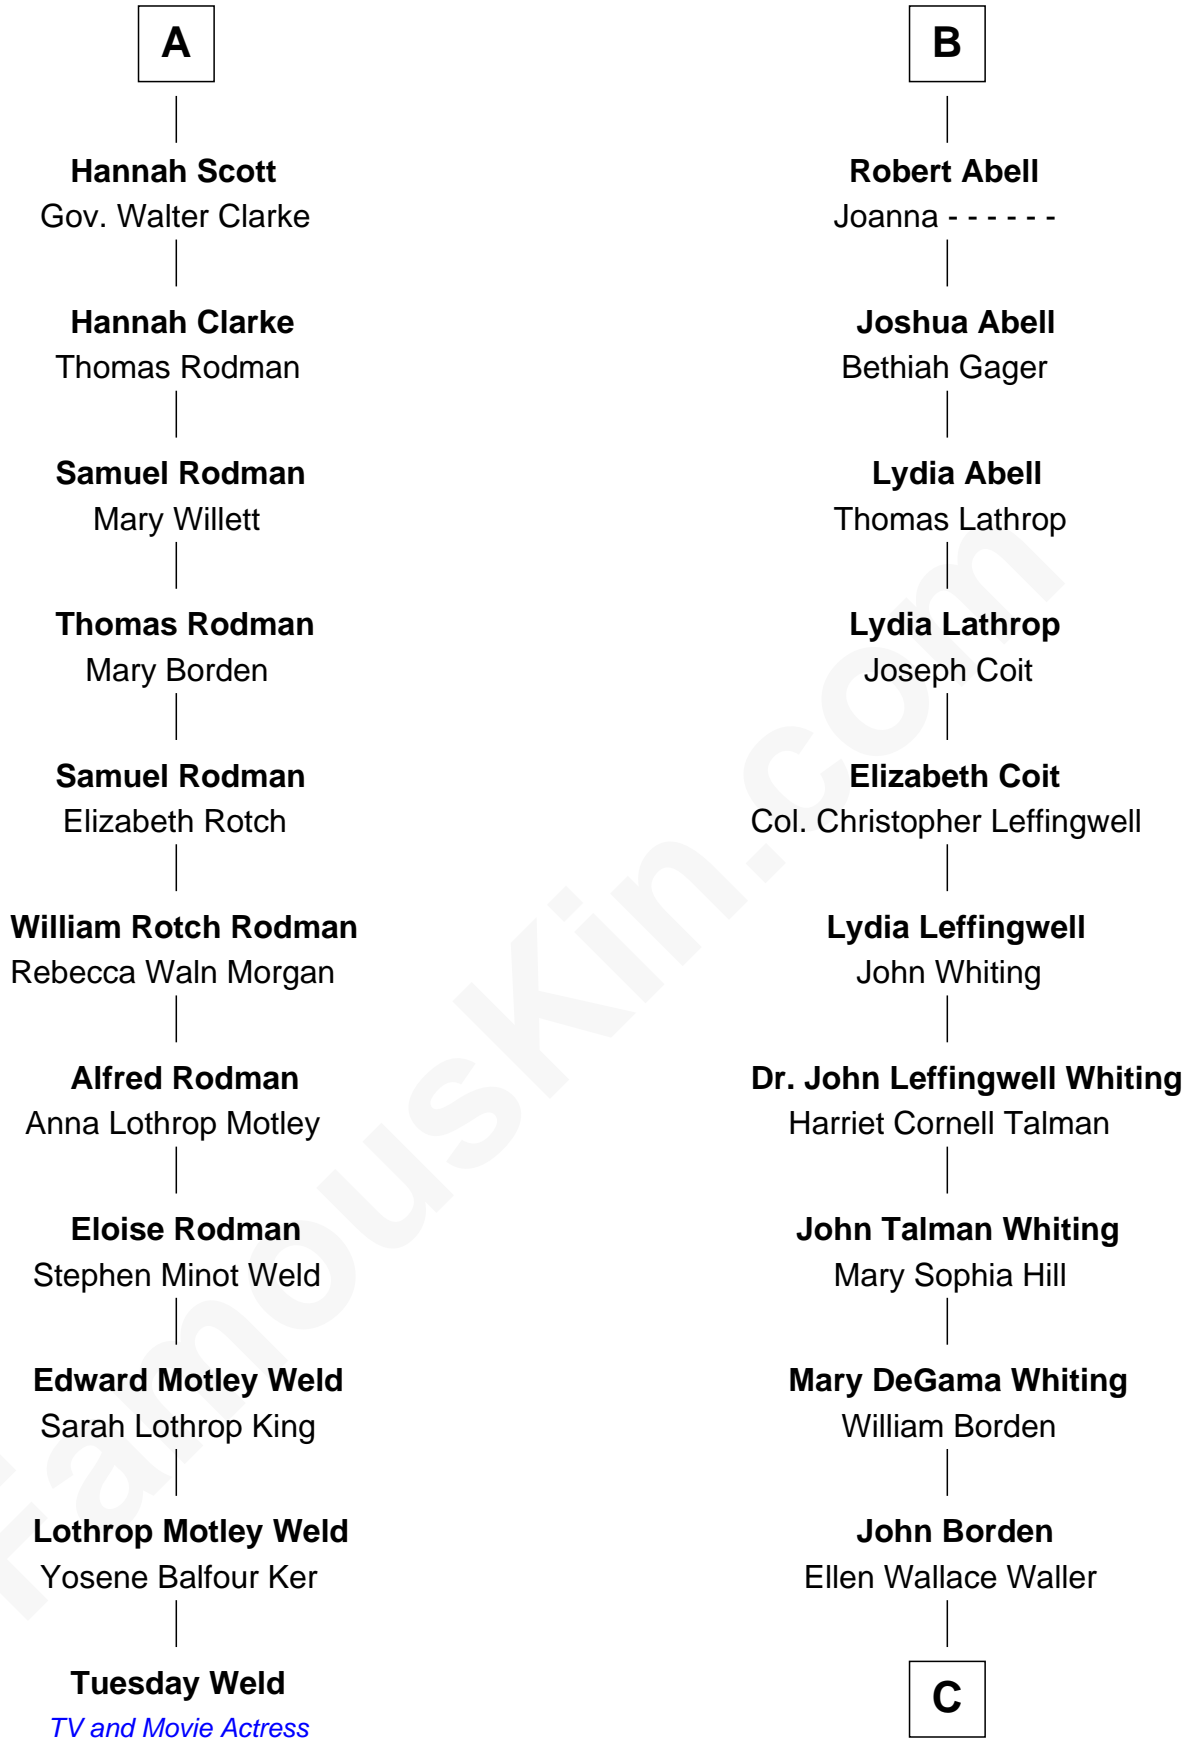

FamousKin.com Relationship Chart of

Tuesday Weld

TV and Movie Actress

17th cousin 1 time removed of

Adlai Stevenson III

U.S. Senator from Illinois

Sir Walter Blount

Sancha de Ayala

Mary Onley

Richard Cotton

Mary Mainwaring

Frances Cotton

George Abell

B

C

Ellen Borden