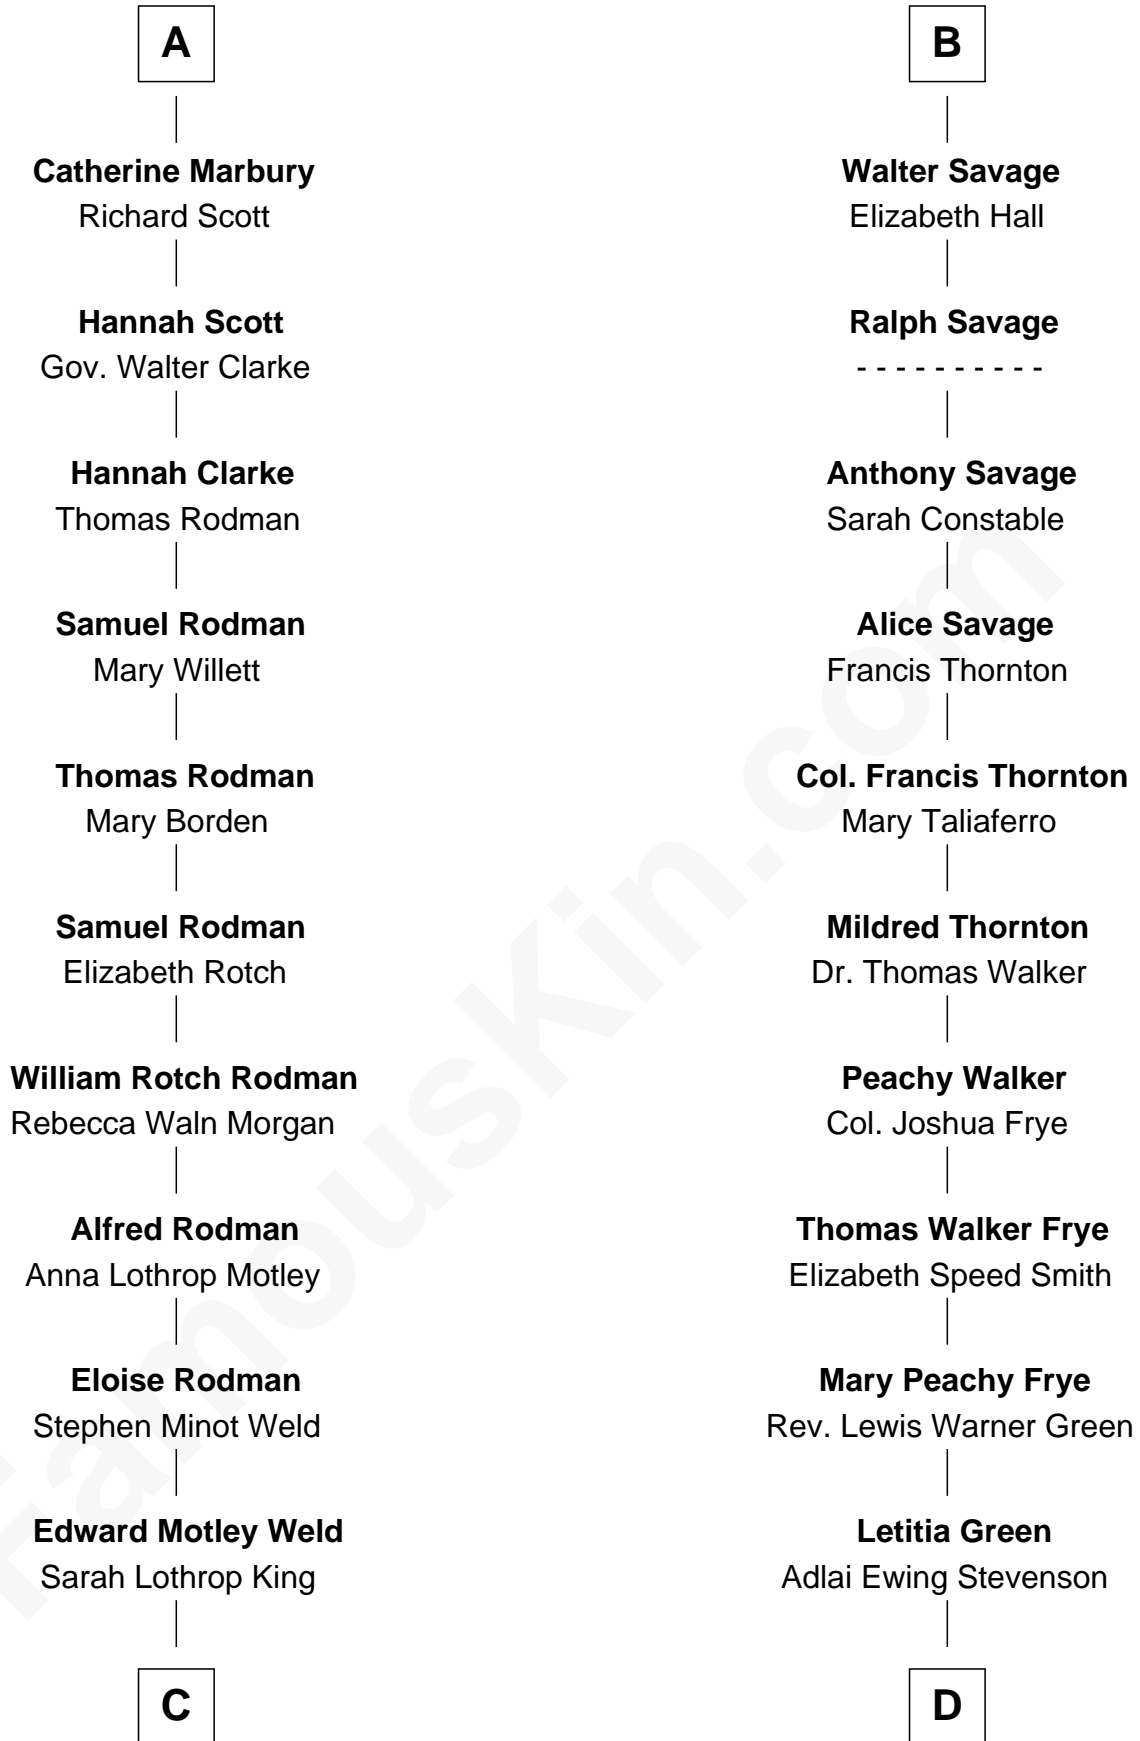

FamousKin.com Relationship Chart of

Tuesday Weld

TV and Movie Actress

18th cousin 1 time removed of

Adlai Stevenson III

U.S. Senator from Illinois

Robert de Ferrers
Margaret Despencer

C

Lothrop Motley Weld

Yosene Balfour Ker

Tuesday Weld

TV and Movie Actress

D

Lewis Green Stevenson

Helen Louise Davis

Adlai Ewing Stevenson

Ellen Borden

Adlai Stevenson III

U.S. Senator from Illinois

FamousKin.com