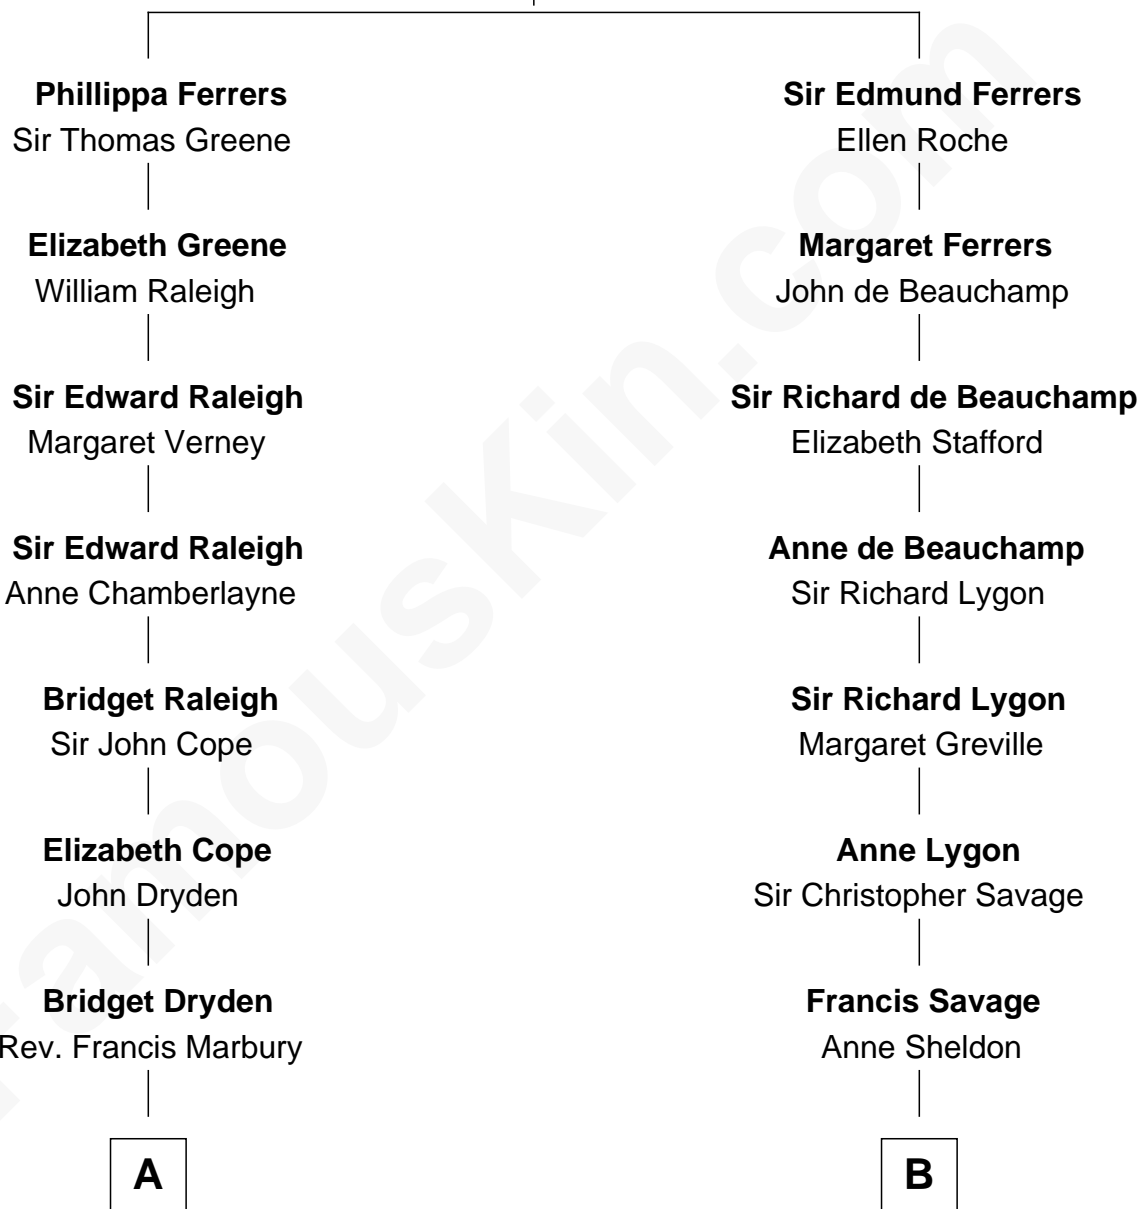

FamousKin.com Relationship Chart of

Tuesday Weld

TV and Movie Actress

18th cousin 1 time removed of

Adlai Stevenson III

U.S. Senator from Illinois

Robert de Ferrers
Margaret Despencer

C

Lothrop Motley Weld

Yosene Balfour Ker

Tuesday Weld

TV and Movie Actress

D

Lewis Green Stevenson

Helen Louise Davis

Adlai Ewing Stevenson

Ellen Borden

Adlai Stevenson III

U.S. Senator from Illinois

FamousKin.com