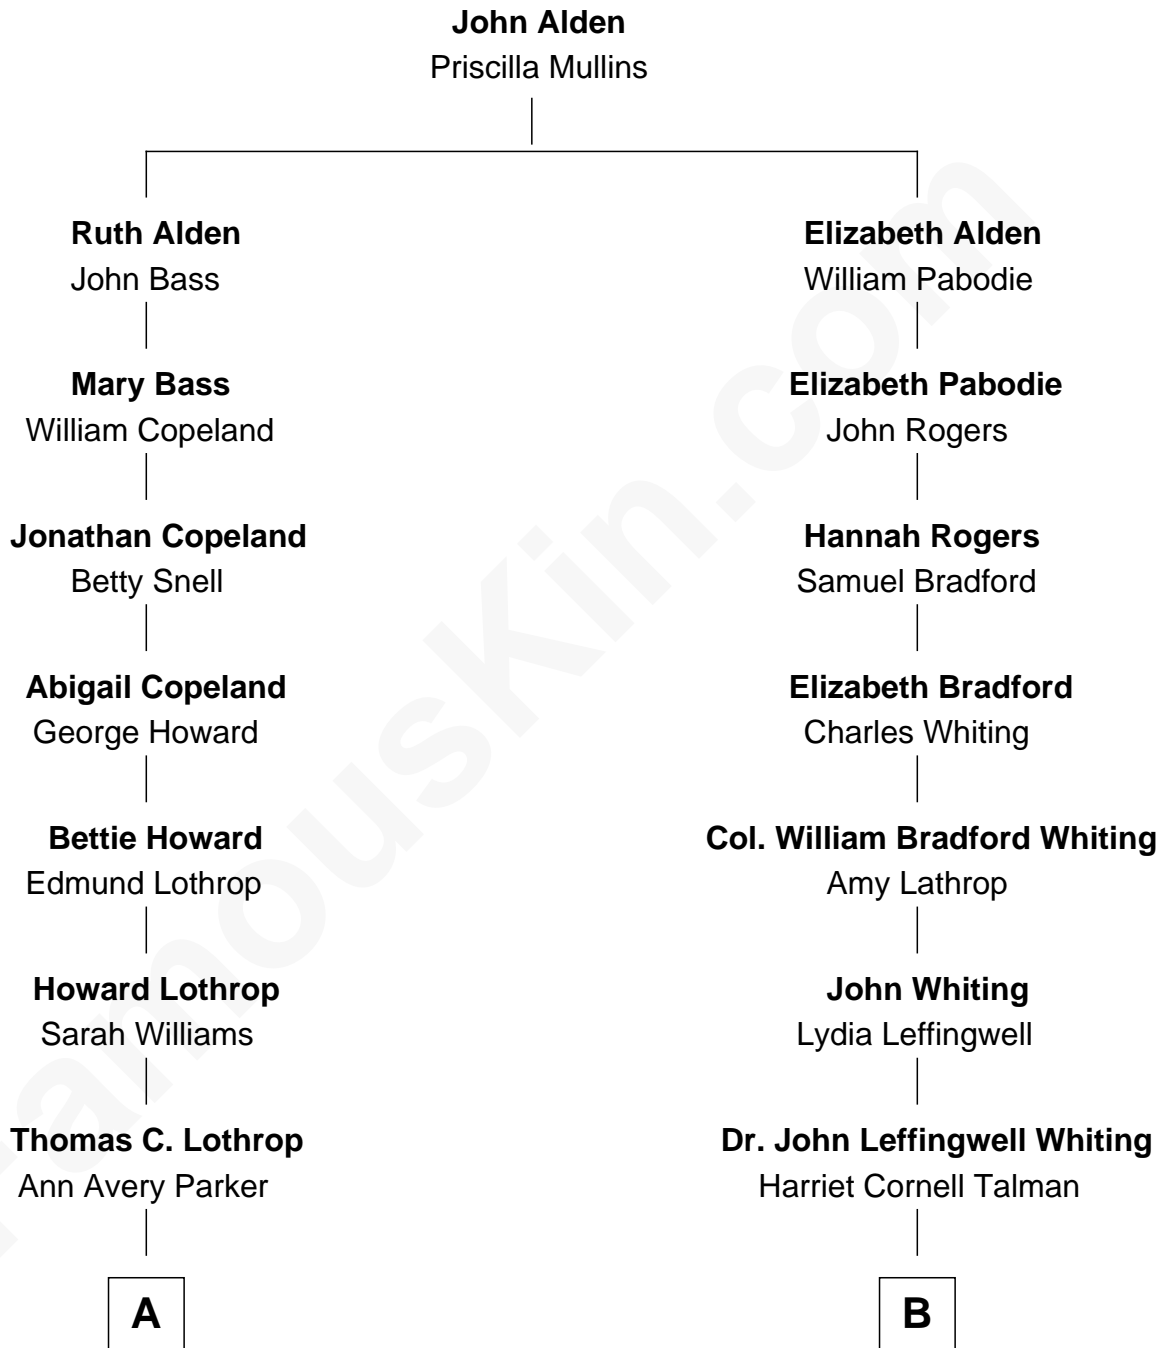

# FamousKin.com Relationship Chart of

**Tuesday Weld**

*TV and Movie Actress*

10th cousin 1 time removed of

**Adlai Stevenson III**

*U.S. Senator from Illinois*

**A**

**Sarah Williams Lothrop**

George Parsons King

**Sarah Lothrop King**

Edward Motley Weld

**Lothrop Motley Weld**

Yosene Balfour Ker

**Tuesday Weld**

*TV and Movie Actress*

**B**

**John Talman Whiting**

Mary Sophia Hill

**Mary DeGama Whiting**

William Borden

**John Borden**

Ellen Wallace Waller

**Ellen Borden**

Adlai Ewing Stevenson