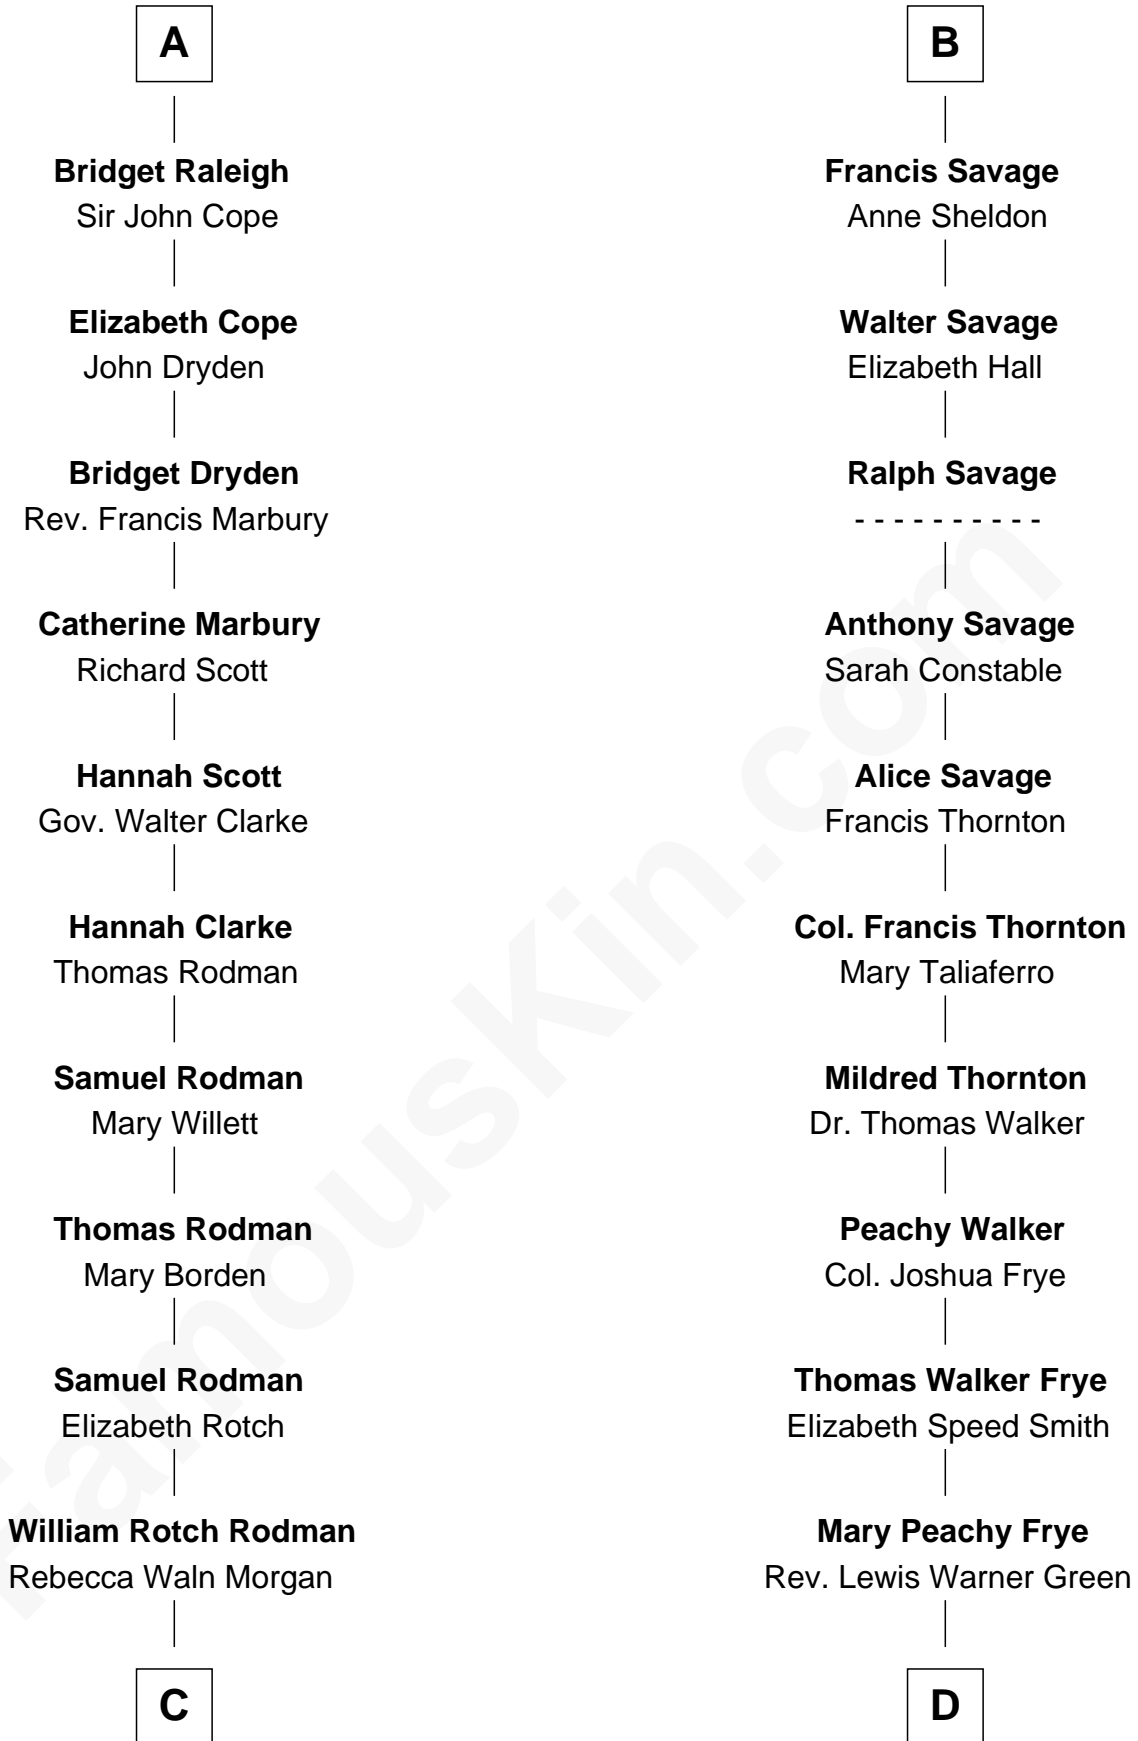

FamousKin.com Relationship Chart of

Tuesday Weld

TV and Movie Actress

20th cousin 1 time removed of

Adlai Stevenson III

U.S. Senator from Illinois

Edmund Fitzalan

Alice de Warenne

C

Alfred Rodman
Anna Lothrop Motley

Eloise Rodman
Stephen Minot Weld

Edward Motley Weld
Sarah Lothrop King

Lothrop Motley Weld
Yosene Balfour Ker

Tuesday Weld
TV and Movie Actress

D

Letitia Green
Adlai Ewing Stevenson

Lewis Green Stevenson
Helen Louise Davis

Adlai Ewing Stevenson
Ellen Borden

Adlai Stevenson III
U.S. Senator from Illinois